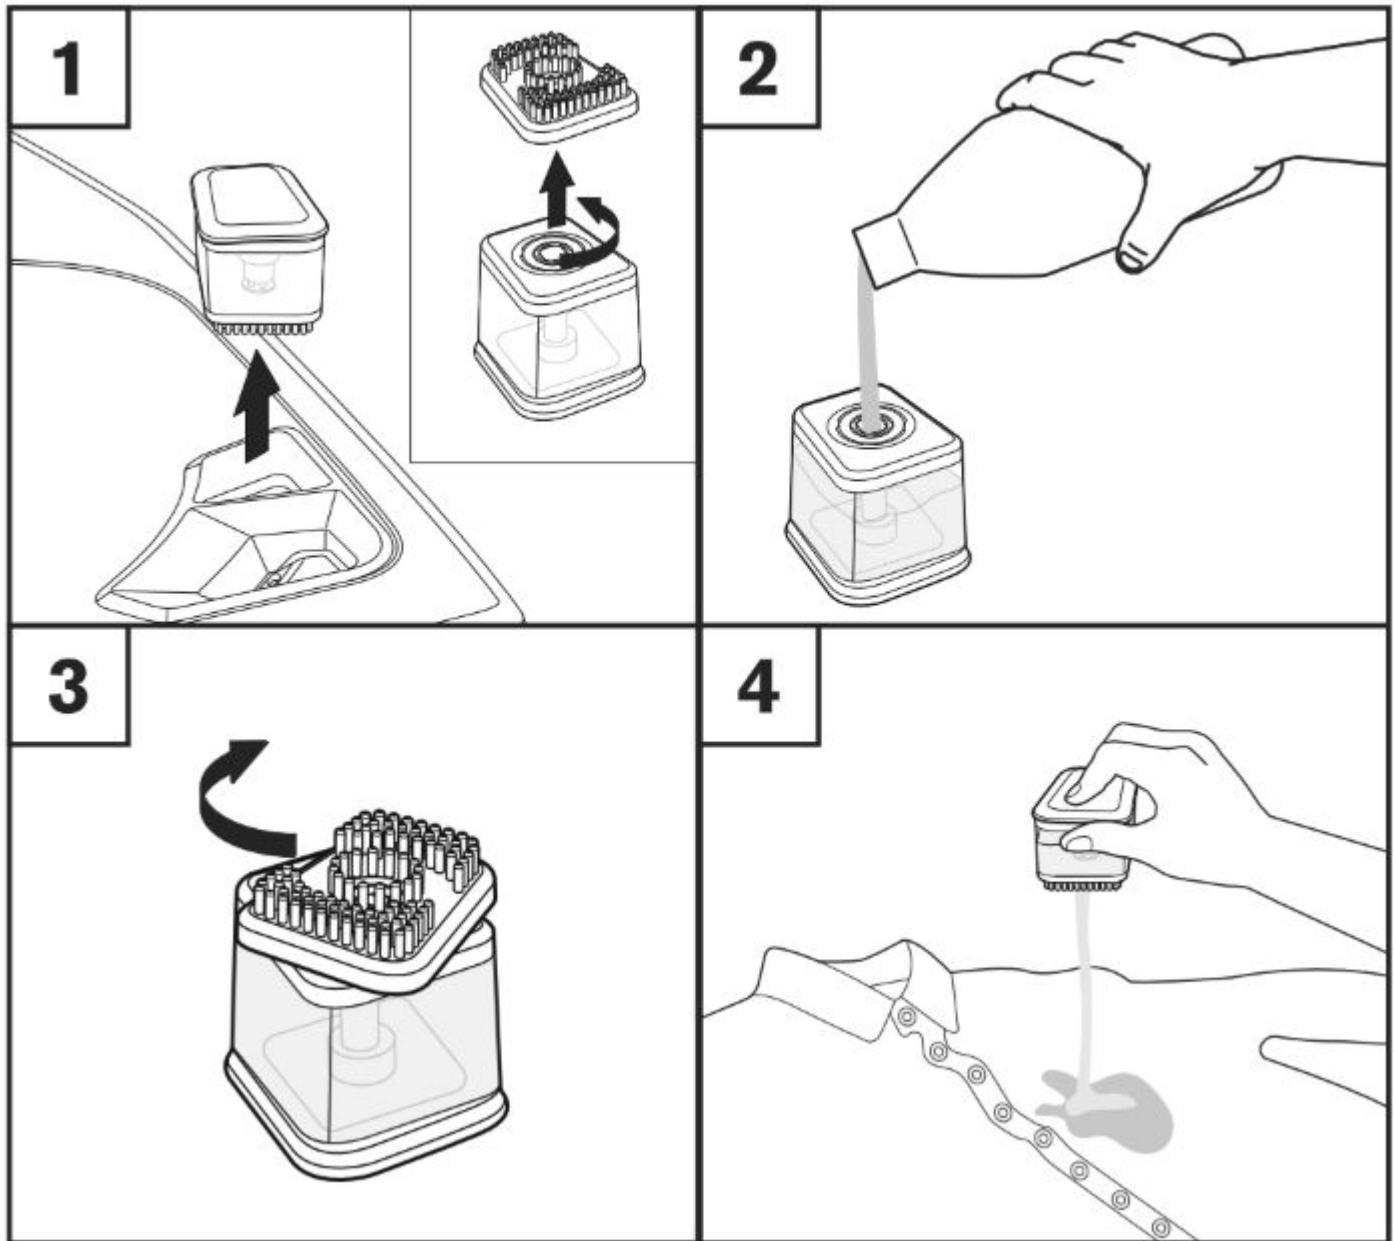

Instruction Sheet

Fabric Brush Instructions

1. Turn brush end of fabric brush counterclockwise to remove.
2. Add liquid laundry detergent.
3. Turn brush end of fabric brush clockwise to close.
4. Push down on button located on top of the fabric brush to dispense detergent.