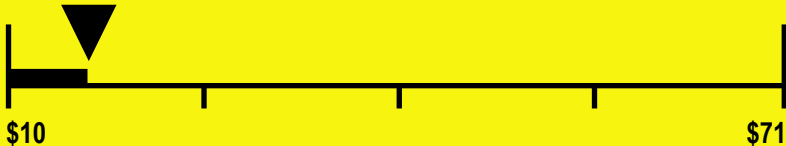

## Estimated Yearly Operating Cost (when used with an electric water heater)

**\$16**

Cost Range of Similar Models

**151** kWh

Estimated Yearly Electricity Use

**\$11**

Estimated Yearly Operating Cost  
(when used with a natural gas water heater)