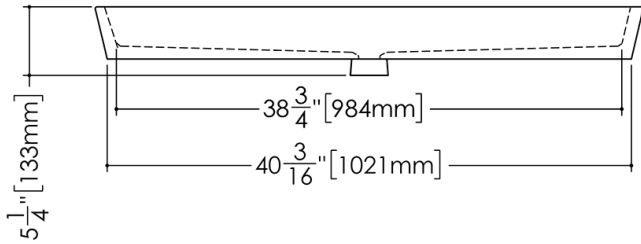

TECHNICAL DETAILS

- **Width:** 15"
- **Length:** 42"
- **Height:** 4"
- **Weight:** 34 lbs / 15 kg

Top View

Perspective view
Esc: 1:20

Front View

Side View

VC 842

WETSTYLE cannot be held responsible for any technical errors and reserves the right to make revisions without notice. Approximate measurement. The manufacturer accepts 1/4" (6.35mm) variance.