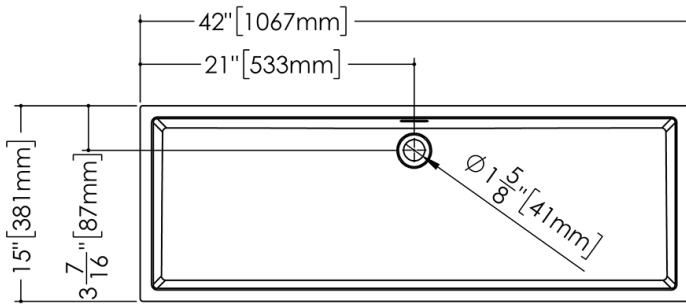

TECHNICAL DETAILS

- **Width:** 15"
- **Length:** 42"
- **Height:** 4"
- **Weight:** 34 lbs / 15 kg

Top View

Perspective view
Esc: 1:20

Front View

Side View

VC 842

WETSTYLE cannot be held responsible for any technical errors and reserves the right to make revisions without notice. Approximate measurement. The manufacturer accepts 1/4" (6.35mm) variance.