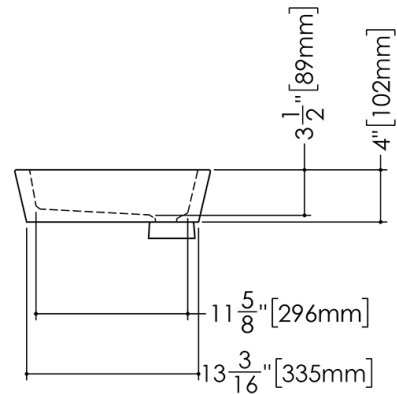

TECHNICAL DETAILS

- **Width:** 15"
- **Length:** 42"
- **Height:** 4"
- **Weight:** 34 lbs / 15 kg

Top View

Perspective view
Esc: 1:20

Front View

Side View

VC 842

WETSTYLE cannot be held responsible for any technical errors and reserves the right to make revisions without notice. Approximate measurement. The manufacturer accepts 1/4" (6.35mm) variance.