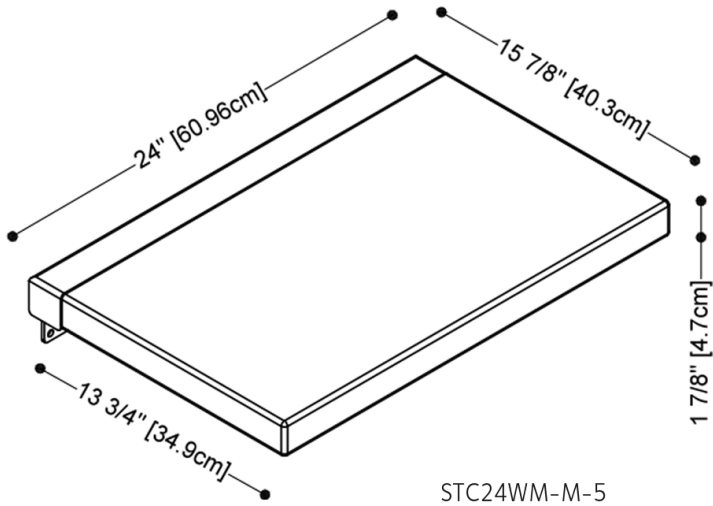

Complements

CUBE SEAT 24 IN.

COMPLEMENTS

Design Wetstyle Design Lab

FEATURES

- ADA-compliant
- Water-resistant
- Seat made of soft polyurethane foam
- Base made of stainless steel
- Weight rating: up to 400 lb/180 kg
- Made in Italy

TECHNICAL DETAILS

- **Length:** 24"

side view, open

side view, closed

WETSTYLE cannot be held responsible for any technical errors and reserves the right to make revisions without notice. Approximate measurement. The manufacturer accepts 1/4" (6.35mm) variance.

OPTIONS

Model

- Cube Wall-mounted Shower Seat - 24" Width

color

- Grey (#6)
- White (#5)

Stainless Steel Finish

- Mirror (#M)

NOTES