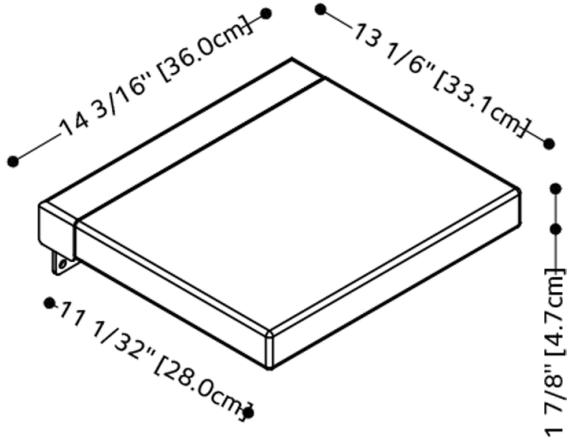

Complements

CUBE SEAT 14 IN.

COMPLEMENTS

Design Wetstyle Design Lab

FEATURES

Water-resistant

Seat made of soft polyurethane foam

Base made of stainless steel

Weight rating: up to 285 lb/130 kg

Made in Italy

TECHNICAL DETAILS

- Length: 14"

STC14WM-M-5

side view, open

side view, closed

WETSTYLE cannot be held responsible for any technical errors and reserves the right to make revisions without notice. Approximate measurement. The manufacturer accepts 1/4" (6.35mm) variance.

OPTIONS

Model

- Cube Wall-mounted Shower Seat - 14" Width

color

- Grey (#6)
- White (#5)

Stainless Steel Finish

- Brushed (#B)
- Mirror (#M)

NOTES