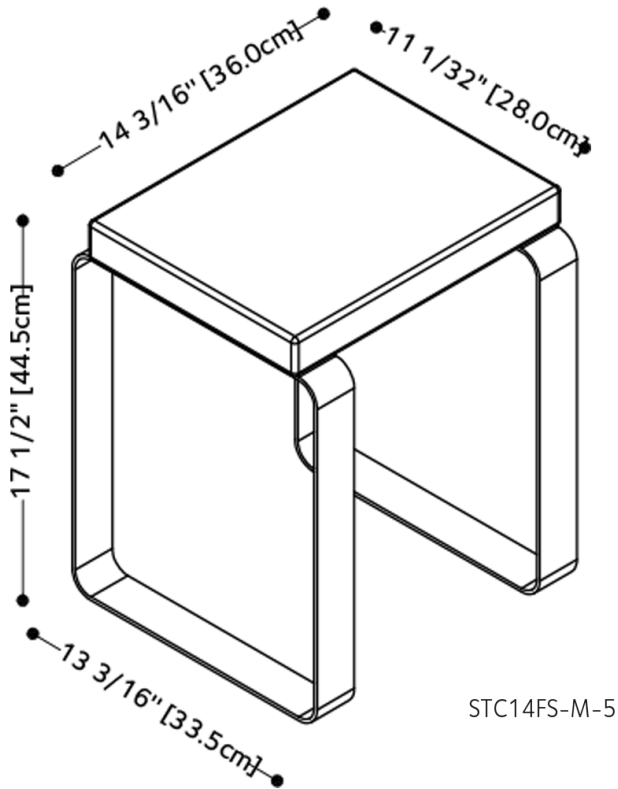

Complements

CUBE BENCH

CUBE COLLECTION

Design Wetstyle Design Lab

FEATURES

Water-resistant

Seat made of soft polyurethane foam

Base made of stainless steel

Made in Italy

TECHNICAL DETAILS

- **Width:** 13.19"
- **Length:** 14.19"
- **Height:** 14.5"

WETSTYLE cannot be held responsible for any technical errors and reserves the right to make revisions without notice. Approximate measurement. The manufacturer accepts $\frac{1}{4}$ " (6.35mm) variance.

OPTIONS

Model

- Cube Shower Bench

color

- White (#5)

Stainless Steel Finish

- Brushed (#B)
- Mirror (#M)