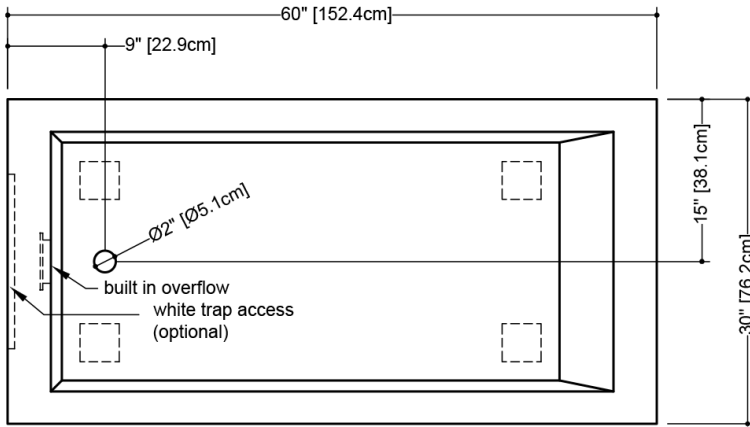

Bathtubs

BC 14

CUBE COLLECTION

Design Wetstyle Design Lab

FEATURES

- Handcrafted in Montreal, Canada
- Integrated overflow
- Soft toe touch drain
- Plug & Bathe drain connection for quick install
- Wood bridge in Wenge shade included
- Bathtub/Shower: can be used as a bathtub/shower combination

TECHNICAL DETAILS

- **Width:** 30"
- **Length:** 60"
- **Height:** 18"
- **Weight:** 210 lbs / 95 kg

plan view

front view

side view

WETSTYLE Plug & Bathe™ overflow and drain connection system includes:

- Soft-touch pop-up drain, for built-in overflow. Fits both 1-1/2" ABS drain waste and 1-1/2" tubular brass
- 1-1/2" ABS Direct vertical drain waste fitting (copper/brass option also available)
- 1-1/2" ABS 90° Elbow drain waste fitting (copper/brass option also available)

BC 14

WETSTYLE cannot be held responsible for any technical errors and reserves the right to make revisions without notice. Approximate measurement. The manufacturer accepts 1/4" (6.35mm) variance.

AVAILABLE CONFIGURATIONS