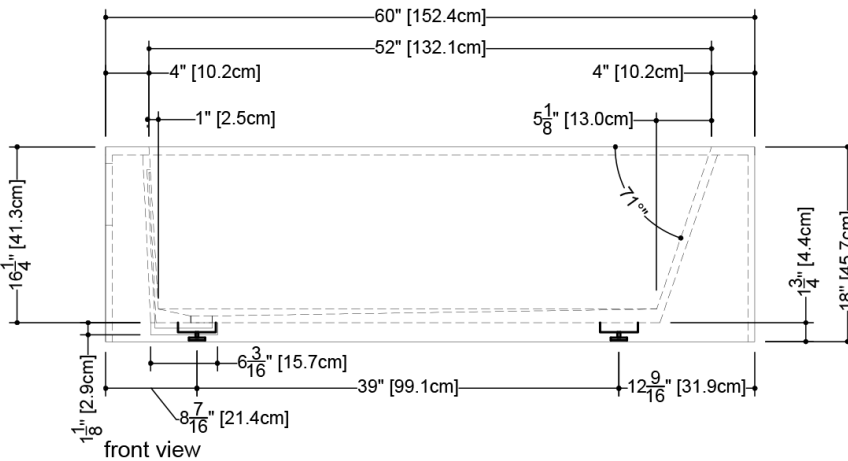

Bathtubs

BC 14

CUBE COLLECTION

Design Wetstyle Design Lab

FEATURES

- Handcrafted in Montreal, Canada
- Integrated overflow
- Soft toe touch drain
- Plug & Bathe drain connection for quick install
- Wood bridge in Wenge shade included
- Bathtub/Shower: can be used as a bathtub/shower combination

TECHNICAL DETAILS

- **Width:** 30"
- **Length:** 60"
- **Height:** 18"
- **Weight:** 210 lbs / 95 kg

plan view

front view

side view

WETSTYLE Plug & Bathe™ overflow and drain connection system includes:

- Soft-touch pop-up drain, for built-in overflow. Fits both 1-1/2" ABS drain waste and 1-1/2" tubular brass
- 1-1/2" ABS Direct vertical drain waste fitting (copper/brass option also available)
- 1-1/2" ABS 90° Elbow drain waste fitting (copper/brass option also available)

BC 14

WETSTYLE cannot be held responsible for any technical errors and reserves the right to make revisions without notice. Approximate measurement. The manufacturer accepts 1/4" (6.35mm) variance.

AVAILABLE CONFIGURATIONS