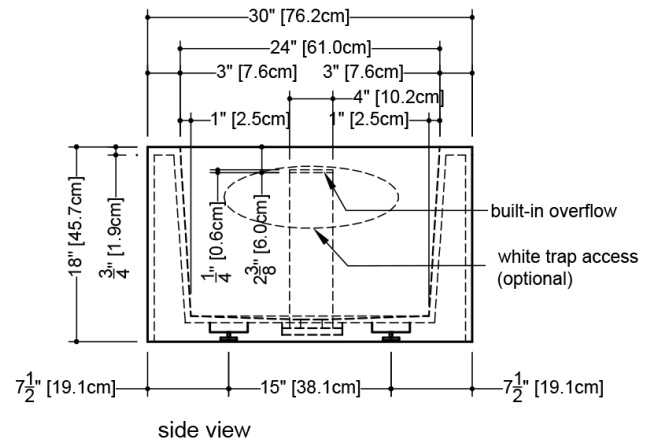

TECHNICAL DETAILS

- **Width:** 30"
- **Length:** 60"
- **Height:** 18"
- **Weight:** 210 lbs / 95 kg

plan view

front view

side view

WETSTYLE Plug & Bathe™ overflow and drain connection system includes:

- Soft-touch pop-up drain, for built-in overflow. Fits both 1-1/2" ABS drain waste and 1-1/2" tubular brass
- 1-1/2" ABS Direct vertical drain waste fitting (copper/brass option also available)
- 1-1/2" ABS 90° Elbow drain waste fitting (copper/brass option also available)

BC 14

WETSTYLE cannot be held responsible for any technical errors and reserves the right to make revisions without notice. Approximate measurement. The manufacturer accepts 1/4" (6.35mm) variance.

AVAILABLE CONFIGURATIONS