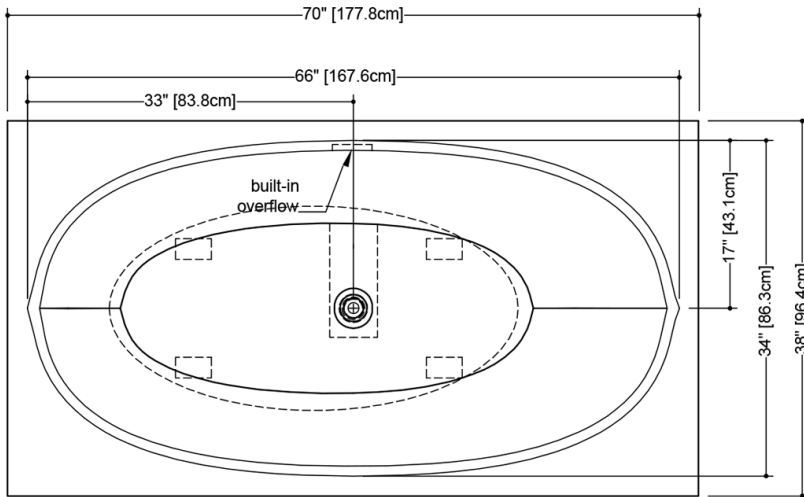

## TECHNICAL DETAILS

- **Width:** 38"
- **Length:** 70"
- **Height:** 22"
- **Weight:** 208 lbs / 94 kg

plan view

- WETSTYLE Plug & Bathe™ overflow and drain connection system includes:**
- Soft-touch pop-up drain, for built-in overflow. Fits both 1-1/2" ABS drain waste and 1-1/2" tubular brass
  - 1-1/2" ABS Direct vertical drain waste fitting (copper/brass option also available)
  - 1-1/2" ABS 90° Elbow drain waste fitting (copper/brass option also available)

## BBE01-SHELF

WETSTYLE cannot be held responsible for any technical errors and reserves the right to make revisions without notice. Approximate measurement. The manufacturer accepts 1/4" (6.35mm) variance.