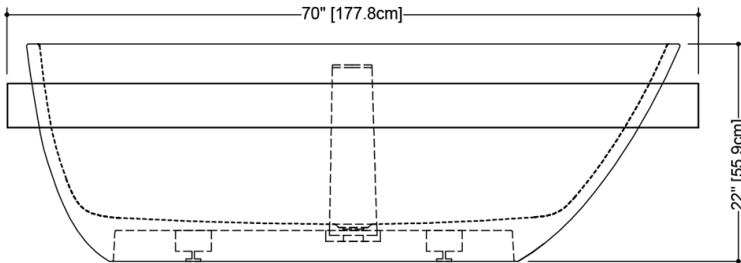

## FEATURES

- Handcrafted in Montreal, Canada
- Wooden surround shelf with moisture-resistant sealant
- Two back rest inclines: seated and reclined
- Integrated overflow
- Soft toe touch drain
- Plug & Bathe drain connection for quick install
- Wood bridge in Wenge shade included

## TECHNICAL DETAILS

- **Width:** 38"
- **Length:** 70"
- **Height:** 22"
- **Weight:** 208 lbs / 94 kg

plan view

- WETSTYLE Plug & Bathe™ overflow and drain connection system includes:**
- Soft-touch pop-up drain, for built-in overflow. Fits both 1-1/2" ABS drain waste and 1-1/2" tubular brass
  - 1-1/2" ABS Direct vertical drain waste fitting (copper/brass option also available)
  - 1-1/2" ABS 90° Elbow drain waste fitting (copper/brass option also available)

front view

side view