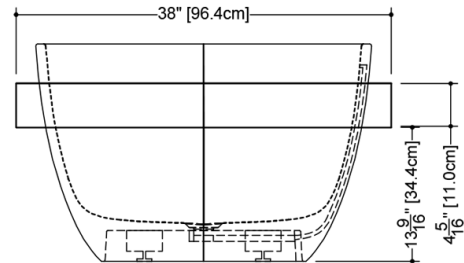

## TECHNICAL DETAILS

- **Width:** 38"
- **Length:** 70"
- **Height:** 22"
- **Weight:** 208 lbs / 94 kg

plan view

- WETSTYLE Plug & Bathe™ overflow and drain connection system includes:**
- Soft-touch pop-up drain, for built-in overflow. Fits both 1-1/2" ABS drain waste and 1-1/2" tubular brass
  - 1-1/2" ABS Direct vertical drain waste fitting (copper/brass option also available)
  - 1-1/2" ABS 90° Elbow drain waste fitting (copper/brass option also available)

front view

side view

## BBE01-SHELF

WETSTYLE cannot be held responsible for any technical errors and reserves the right to make revisions without notice. Approximate measurement. The manufacturer accepts 1/4" (6.35mm) variance.