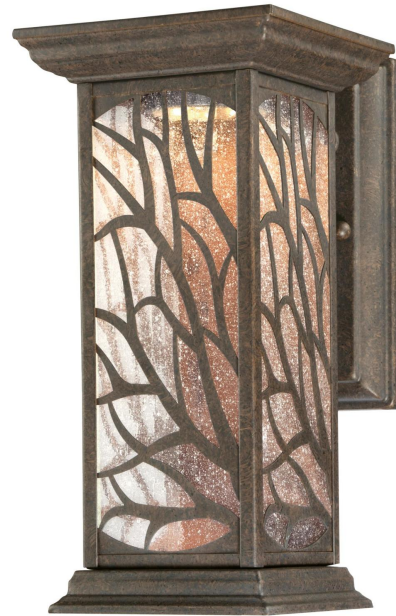

Item Number 6312000**Glenwillow**

Dimmable LED Wall Fixture Victorian Bronze
Finish Clear Seeded Glass

Specifications

- Height: 10.75"
- Width: 5.50"
- Extends: 7"
- Height from Center of Outlet Box: 3.50"
- Back Plate: H: 6.97" W: 4.33"
- Includes 8.5 Watt Integrated LED
- Hours: 20000
- Life (years)*: 18.2
- Fixture Lumens: 640
- Color Temperature (Kelvin): 2700
- Equivalent Incandescent Wattage: 40W
- Color Designation: Warm White