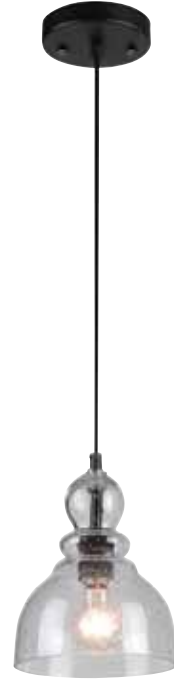

SPECIFICATION SHEET

1 Light Adjustable Mini Pendant

Item Number **61008**

Specifications

- Oil Rubbed Bronze Finish
- Clear Seeded Glass
- Adjustable Height
- Height: 60 in.
- Diameter: 7 in.
- Cord Length: 50 in.
- Use (1) Medium Base Lamp, 60 Watt Maximum (not included)
- Made in China
- For Interior Use

Installation

Refer to instruction manual for installation and additional warnings.
Consult a qualified electrician if unsure how to proceed.

Warranty Information - 5 Year Limited Warranty

This Westinghouse Lighting Fixture is warranted against defects in material and workmanship for a period of Five Years from purchase date. This warranty is in lieu of all other warranties expressed or implied.

This warranty does not cover acts of nature such as lightning damage, or corrosion and discoloration of components, nor does it cover damages caused through abuse, improper installation, surges in electric current, or acts of third parties.

This warranty does not cover broken glass. If fixture is received with broken glass, please call Westinghouse Lighting for free replacement.

This warranty does not cover costs of removing and re-installing the light fixture.

Specifications are subject to change without notice, please visit www.westinghouselighting.com for latest information.

Call 1-800-999-2226 or visit www.westinghouselighting.com.

™, WESTINGHOUSE, and INNOVATION YOU CAN BE SURE OF are trademarks of Westinghouse Electric Corporation.
Used under license by Westinghouse Lighting. All Rights Reserved.