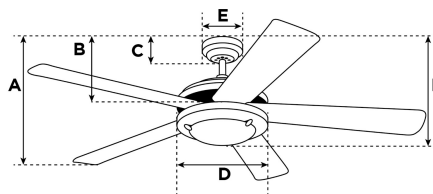

Size	42"
Blades	Reversible MDF Blades (White/White Washed Pine)
Blade Pitch	12°
Approved Location	Indoor
Suggested Room Size	Small Room (10x10) or smaller
Down Rod	N/A
Installation	Hugger
Max. Ceiling Angle	N/A
Lead Wire	12"
Light Bulb Usage	Includes (1) Candelabra (E12) Base, 60 Watt G16-1/2 Lamp
Control	Not Adaptable
Motor Finish	White
Motor Material	Cold Rolled Steel Motor 153mm x 10mm
Reverse Airflow	Yes
Capacitor	Dual
Switch Housing Cap	Included

A. Top of Canopy to Bottom of Blades	7.3"
B. Top of Canopy to Bottom of Switch House	8.5"
C. Top of Canopy to Bottom of Canopy	N/A
D. Width of Motor Housing	8.8"
E. Width of Canopy	N/A
F. Top of Canopy to Bottom of Glass	12.5"