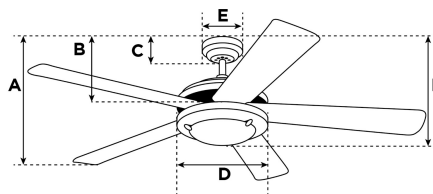

Item Number 7209200

Turbo Swirl LED Ceiling Fan

30" Gun Metal Finish Black Blades Includes Light Kit with Opal Frosted Glass

Specifications

Size	30"
Blades.....	MDF Blades (Black)
Blade Pitch.....	18°
Approved Location	Indoor
Suggested Room Size.....	Small Room (10x10) or smaller
Down Rod.....	3/4" x 4"
Installation.....	Combo
Max. Ceiling Angle.....	18°
Lead Wire	24"
Light Bulb Usage.....	Includes (1) Medium (E26) Base 9 Watt Omni LED Lamp
Control.....	Remote Control Adaptable
Motor Finish.....	Gun Metal
Motor Material	Cold Rolled Steel Motor 153mm x 12mm
Reverse Airflow.....	Yes
Capacitor	Dual
Switch Housing Cap.....	Not Included

A. Top of Canopy to Bottom of Blades	10"
B. Top of Canopy to Bottom of Switch House	11.5"
C. Top of Canopy to Bottom of Canopy	2.3"
D. Width of Motor Housing.....	7"
E. Width of Canopy.....	5"
F. Top of Canopy to Bottom of Glass	16.5"