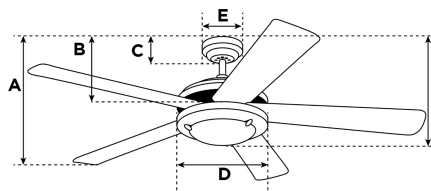

Item Number 7201100

Zander Ceiling Fan

52" Gun Metal Finish Reversible Blades
(Applewood/Black) Includes Light Fixture with Opal
Frosted Glass

Specifications

Size	52"
Blades	Reversible MDF Blades (Applewood/Black)
Blade Pitch	12°
Approved Location	Indoor
Suggested Room Size	Great Room (20x20) or larger
Down Rod	1/2" x 6"
Installation	Down Rod Only
Max. Ceiling Angle	20°
Lead Wire	54"
Light Bulb Usage	Includes (2) Medium (E26) Base, 13 Watt CFL Mini-Twists
Control	Remote Control Included
Motor Finish	Gun Metal
Motor Material	Silicon Steel Motor 153mm x 17mm
Reverse Airflow	Yes
Capacitor	Single
Switch Housing Cap	Included

A. Top of Canopy to Bottom of Blades	11.9"
B. Top of Canopy to Bottom of Switch House	14.3"
C. Top of Canopy to Bottom of Canopy	2.2"
D. Width of Motor Housing	10.3"
E. Width of Canopy	6"
F. Top of Canopy to Bottom of Glass	16.5"