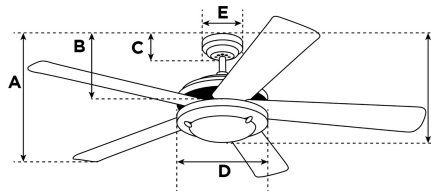

Item Number 7201400

Goodwin Ceiling Fan

52" Oil Brushed Bronze Finish Reversible Plywood
Blades (Applewood with Shaded Edge/Dark Walnut)
Includes Light Fixture with Amber Mist Glass

Specifications

Size	52"
Blades.....	Reversible Plywood Blades (Applewood with Shaded Edge/Dark Walnut)
Blade Pitch.....	13°
Approved Location	Indoor
Suggested Room Size.....	Great Room (20x20) or larger
Down Rod.....	3/4" x 4.5"
Installation.....	Down Rod Only
Max. Ceiling Angle.....	21°
Lead Wire	54"
Light Bulb Usage.....	Includes (2) Medium (E26) Base, 13 Watt CFL Mini-Twists
Control	Remote Control Adaptable
Motor Finish.....	Oil Brushed Bronze
Motor Material	Silicon Steel Motor 172mm x 17mm
Reverse Airflow.....	Yes
Capacitor	Triple
Switch Housing Cap.....	Not Included

Reversible Dark Walnut
Finish Blades

Energy Information

Airflow Efficiency.....	84 Cubic Feet Per Minute Per Watt
Electricity Use.....	59 Watts (excludes lights)
Airflow.....	5015 Cubic Feet per Minute
Max rpm	163

Warranty

Ceiling fans backed by our Limited Lifetime Warranty have a lifetime motor warranty and a 2-year warranty on all other parts.

A. Top of Canopy to Bottom of Blades	11.5"
B. Top of Canopy to Bottom of Switch House	13.4"
C. Top of Canopy to Bottom of Canopy	2.1"
D. Width of Motor Housing.....	9.5"
E. Width of Canopy.....	5.8"
F. Top of Canopy to Bottom of Glass	17.3"