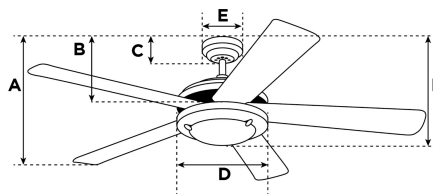

Item Number 7200800

Comet Ceiling Fan

52" White Finish White ABS Resin Blades Includes Light Fixture with Frosted Glass

Specifications

Size	52"
Blades.....	ABS Blades (White)
Blade Pitch.....	10°
Approved Location	Indoor/Outdoor
Suggested Room Size.....	Great Room (20x20) or larger
Down Rod.....	3/4" x 4"
Installation.....	Combo
Max. Ceiling Angle.....	18°
Lead Wire	54"
Light Bulb Usage.....	Includes (2) Candelabra (E12) Base, 40 Watt Torpedo Lamps
Control	Remote Control Adaptable
Motor Finish.....	White
Motor Material	Cold Rolled Steel Motor 153mm x 18mm
Reverse Airflow.....	Yes
Capacitor	Triple
Switch Housing Cap.....	Not Included

A. Top of Canopy to Bottom of Blades	11"
B. Top of Canopy to Bottom of Switch House	12.6"
C. Top of Canopy to Bottom of Canopy	2.4"
D. Width of Motor Housing.....	11.3"
E. Width of Canopy.....	5.1"
F. Top of Canopy to Bottom of Glass	14.4"