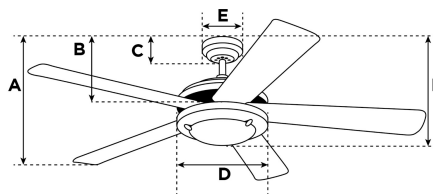

Item Number 7200700

Comet Ceiling Fan

52" Espresso Finish Espresso ABS Resin Blades Includes Light Fixture with Frosted Glass

Specifications

Size	52"
Blades.....	ABS Blades (Espresso)
Blade Pitch.....	10°
Approved Location	Indoor/Outdoor
Suggested Room Size.....	Great Room (20x20) or larger
Down Rod.....	3/4" x 4"
Installation.....	Combo
Max. Ceiling Angle.....	18°
Lead Wire	54"
Light Bulb Usage.....	Includes (2) Candelabra (E12) Base, 40 Watt Torpedo Lamps
Control	Remote Control Adaptable
Motor Finish.....	Espresso
Motor Material	Cold Rolled Steel Motor 153mm x 18mm
Reverse Airflow.....	Yes
Capacitor	Triple
Switch Housing Cap.....	Not Included

A. Top of Canopy to Bottom of Blades	11"
B. Top of Canopy to Bottom of Switch House	12.6"
C. Top of Canopy to Bottom of Canopy	2.4"
D. Width of Motor Housing.....	11.3"
E. Width of Canopy.....	5.1"
F. Top of Canopy to Bottom of Glass	14.4"