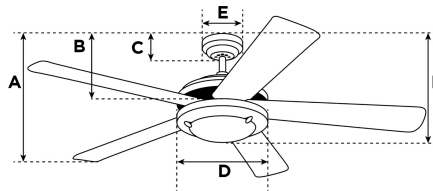

Item Number 7877865

Lafayette Ceiling Fan

52" Weathered Iron Finish Light Oak ABS Resin Blades
Includes Light Fixture with Yellow Alabaster Glass

Specifications

Size	52"
Blades.....	ABS Blades (Light Oak)
Blade Pitch.....	12°
Approved Location	Indoor/Outdoor
Suggested Room Size.....	Great Room (20x20) or larger
Down Rod.....	3/4" x 6"
Installation.....	Combo
Max. Ceiling Angle.....	11°
Lead Wire	54"
Light Bulb Usage.....	Includes (1) Medium (E26) Base, 13 Watt CFL Mini-Twist
Control	Remote Control Adaptable
Motor Finish.....	Weathered Iron
Motor Material	Silicon Steel Motor 153mm x 15mm
Reverse Airflow.....	Yes
Capacitor	Triple
Switch Housing Cap.....	Included

A. Top of Canopy to Bottom of Blades	15.5"
B. Top of Canopy to Bottom of Switch House	16.1"
C. Top of Canopy to Bottom of Canopy	2.4"
D. Width of Motor Housing.....	12.3"
E. Width of Canopy.....	5.1"
F. Top of Canopy to Bottom of Glass	24"