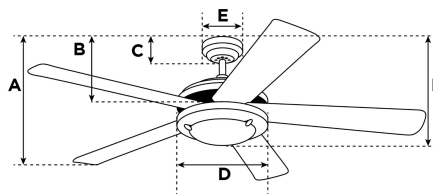

Item Number 7871600

Contempra IV Ceiling Fan

52" Polished Brass Finish Reversible Blades
(Walnut/Oak) Includes Light Fixture with Clear Ribbed
Glass Shades

Specifications

| | |
|---------------------------|--|
| Size | 52" |
| Blades | Reversible MDF Blades (Walnut/Oak) |
| Blade Pitch | 11° |
| Approved Location | Indoor |
| Suggested Room Size | Great Room (20x20) or larger |
| Down Rod | N/A |
| Installation | Hugger |
| Max. Ceiling Angle | N/A |
| Lead Wire | 12" |
| Light Bulb Usage | Use (4) Candelabra (E12) Base Lamps, 60 Watt Maximum (not included) |
| Control | Not Adaptable |
| Motor Finish | Polished Brass |
| Motor Material | Cold Rolled Steel Motor 153mm x 15mm |
| Reverse Airflow | Yes |
| Capacitor | Triple |
| Switch Housing Cap | Not Included |

Reversible Oak
Finish Blades

Energy Information

| | |
|--------------------------|-----------------------------------|
| Airflow Efficiency | 70 Cubic Feet Per Minute Per Watt |
| Electricity Use | 63 Watts (excludes lights) |
| Airflow | 4410 Cubic Feet per Minute |
| Max rpm | 165 |

Warranty

Ceiling fans backed by our Limited Lifetime Warranty have a lifetime motor warranty and a 2-year warranty on all other parts.

| | |
|--|-------|
| A. Top of Canopy to Bottom of Blades | 7.1" |
| B. Top of Canopy to Bottom of Switch House | 8.1" |
| C. Top of Canopy to Bottom of Canopy | N/A |
| D. Width of Motor Housing | 11.5" |
| E. Width of Canopy | N/A |
| F. Top of Canopy to Bottom of Glass | 13" |