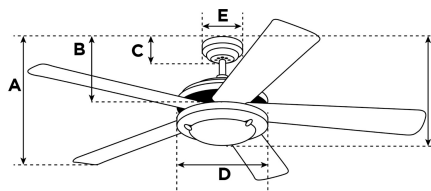

Item Number 7850900

Contempra Trio Ceiling Fan

42" Satin Brass Finish Reversible Blades
(Walnut/Maple) Includes Light Fixture with Frosted
Glass Shades

Specifications

Size	42"
Blades	Reversible MDF Blades (Walnut/Maple)
Blade Pitch	12°
Approved Location	Indoor
Suggested Room Size	Small Room (10x10) or smaller
Down Rod	N/A
Installation	Hugger
Max. Ceiling Angle	N/A
Lead Wire	12"
Light Bulb Usage	Use (3) Candelabra (E12) Base Lamps, 60 Watt Maximum (not included)
Control	Not Adaptable
Motor Finish	Satin Brass
Motor Material	Cold Rolled Steel Motor 153mm x 10mm
Reverse Airflow	Yes
Capacitor	Dual
Switch Housing Cap	Included

Reversible Maple
Finish Blades

Energy Information

Airflow Efficiency	82 Cubic Feet Per Minute Per Watt
Electricity Use	54 Watts (excludes lights)
Airflow	4410 Cubic Feet per Minute
Max rpm	220

Warranty

Ceiling fans backed by our Limited Lifetime Warranty have a lifetime motor warranty and a 2-year warranty on all other parts.

A. Top of Canopy to Bottom of Blades	5.9"
B. Top of Canopy to Bottom of Switch House	7.5"
C. Top of Canopy to Bottom of Canopy	N/A
D. Width of Motor Housing	10.4"
E. Width of Canopy	N/A
F. Top of Canopy to Bottom of Glass	13.4"