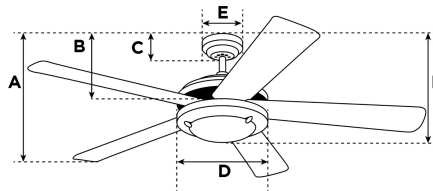

Item Number 7824865

Turbo Swirl Ceiling Fan

30" Antique Brass Finish Walnut Blades Includes Light Fixture with Opal Frosted Glass

Specifications

Size	30"
Blades.....	MDF Blades (Walnut)
Blade Pitch.....	18°
Approved Location	Indoor
Suggested Room Size.....	Small Room (10x10) or smaller
Down Rod.....	3/4" x 4"
Installation.....	Combo
Max. Ceiling Angle.....	18°
Lead Wire	78"
Light Bulb Usage.....	Includes (1) Candelabra (E12) Base, 60 Watt G16 1/2 Lamp
Control	Remote Control Adaptable
Motor Finish.....	Antique Brass
Motor Material	Silicon Steel Motor 153mm x 10mm
Reverse Airflow.....	Yes
Capacitor	Dual
Switch Housing Cap.....	Not Included

A. Top of Canopy to Bottom of Blades	10"
B. Top of Canopy to Bottom of Switch House	11.5"
C. Top of Canopy to Bottom of Canopy	2.3"
D. Width of Motor Housing.....	7"
E. Width of Canopy.....	5"
F. Top of Canopy to Bottom of Glass	14.5"