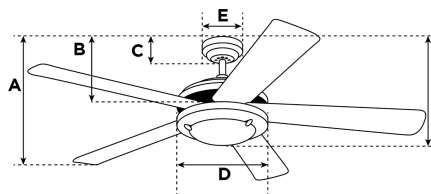

Item Number 7802400

52" White Finish White Blades

Contractor's Choice Ceiling Fan

Specifications

Size	52"
Blades.....	MDF Blades (White)
Blade Pitch.....	12°
Approved Location	Indoor
Suggested Room Size.....	Great Room (20x20) or larger
Down Rod.....	3/4" x 4"
Installation.....	Combo
Max. Ceiling Angle.....	11°
Lead Wire	78"
Light Bulb Usage.....	N/A
Control	Remote Control Adaptable
Motor Finish.....	White
Motor Material	Silicon Steel Motor 153mm x 15mm
Reverse Airflow.....	Yes
Capacitor	Triple
Switch Housing Cap.....	Not Included

A. Top of Canopy to Bottom of Blades	10.3"
B. Top of Canopy to Bottom of Switch House	11.3"
C. Top of Canopy to Bottom of Canopy	2.3"
D. Width of Motor Housing.....	9"
E. Width of Canopy.....	5.3"
F. Top of Canopy to Bottom of Glass	N/A