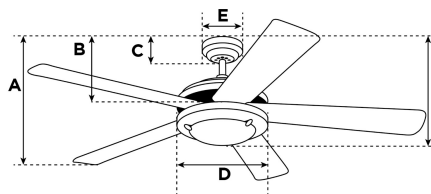

Item Number 7247200

Wengue Ceiling Fan

30" White Finish Reversible Blades (White/Beech)
Includes Light Fixture with Opal Frosted Glass

Specifications

Size	30"
Blades	Reversible MDF Blades (White/Beech)
Blade Pitch	18°
Approved Location	Indoor
Suggested Room Size	Small Room (10x10) or smaller
Down Rod	3/4" x 4"
Installation	Down Rod Only
Max. Ceiling Angle	18°
Lead Wire	78"
Light Bulb Usage	Includes (2) Candelabra (E12) Base, 40 Watt G16 1/2 Lamps
Control	Remote Control Adaptable
Motor Finish	White
Motor Material	Silicon Steel Motor 153mm x 9mm
Reverse Airflow	Yes
Capacitor	Dual
Switch Housing Cap	Not Included

Reversible Beech
Finish Blades

Energy Information

Airflow Efficiency	65 Cubic Feet Per Minute Per Watt
Electricity Use	39 Watts (excludes lights)
Airflow	2543 Cubic Feet per Minute
Max rpm	280

Warranty

Ceiling fans backed by our Limited Lifetime Warranty have a lifetime motor warranty and a 2-year warranty on all other parts.

A. Top of Canopy to Bottom of Blades	9"
B. Top of Canopy to Bottom of Switch House	10.4"
C. Top of Canopy to Bottom of Canopy	2.5"
D. Width of Motor Housing	6.8"
E. Width of Canopy	5.1"
F. Top of Canopy to Bottom of Glass	12.1"