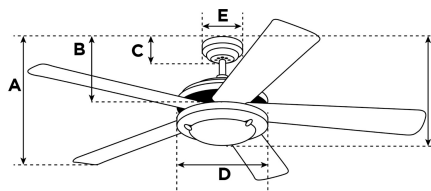

#### Specifications

Size .....	52"
Blades.....	Reversible MDF Blades (Dark Cherry/Walnut)
Blade Pitch.....	11°
Approved Location .....	Indoor
Suggested Room Size.....	Great Room (20x20) or larger
Down Rod.....	N/A
Installation.....	Hugger
Max. Ceiling Angle.....	N/A
Lead Wire .....	12"
Light Bulb Usage.....	Use (4) Candelabra (E12) Base Lamps, 60 Watt Maximum (not included)
Control .....	Not Adaptable
Motor Finish.....	Oil Rubbed Bronze
Motor Material .....	Cold Rolled Steel Motor 153mm x 15mm
Reverse Airflow.....	Yes
Capacitor .....	Triple
Switch Housing Cap.....	Not Included

#### Warranty

Ceiling fans backed by our Limited Lifetime Warranty have a lifetime motor warranty and a 2-year warranty on all other parts.

A. Top of Canopy to Bottom of Blades .....	7.1"
B. Top of Canopy to Bottom of Switch House .....	8.1"
C. Top of Canopy to Bottom of Canopy .....	N/A
D. Width of Motor Housing.....	11.5"
E. Width of Canopy.....	N/A
F. Top of Canopy to Bottom of Glass .....	13"