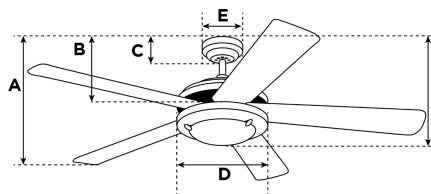

Item Number 7805300

Casanova Ceiling Fan

52" White Finish Reversible Blades (White/White Washed Pine)

Specifications

Size	52"
Blades	Reversible MDF Blades (White/White Washed Pine)
Blade Pitch	11°
Approved Location	Indoor
Suggested Room Size	Great Room (20x20) or larger
Down Rod	N/A
Installation	Hugger
Max. Ceiling Angle	N/A
Lead Wire	12"
Light Bulb Usage	N/A
Control	Not Adaptable
Motor Finish	White
Motor Material	Cold Rolled Steel Motor 153mm x 15mm
Reverse Airflow	Yes
Capacitor	Triple
Switch Housing Cap	Not Included

Reversible White Washed Pine Finish Blades

Energy Information

Airflow Efficiency	58 Cubic Feet Per Minute Per Watt
Electricity Use	59 Watts (excludes lights)
Airflow	3427 Cubic Feet per Minute
Max rpm	165

Warranty

Ceiling fans backed by our Limited Lifetime Warranty have a lifetime motor warranty and a 2-year warranty on all other parts.

A. Top of Canopy to Bottom of Blades	8"
B. Top of Canopy to Bottom of Switch House	8.5"
C. Top of Canopy to Bottom of Canopy	N/A
D. Width of Motor Housing	11"
E. Width of Canopy	N/A
F. Top of Canopy to Bottom of Glass	N/A