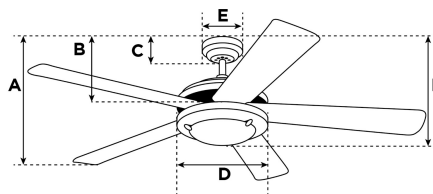

Item Number 7800200

Techno Ceiling Fan

52" Brushed Aluminum Finish Gray ABS Resin Blades
Includes Light Fixture with Opal Frosted Glass

Specifications

Size	52"
Blades.....	ABS Blades (Gray)
Blade Pitch.....	13°
Approved Location	Indoor
Suggested Room Size.....	Great Room (20x20) or larger
Down Rod.....	3/4" x 4"
Installation.....	Down Rod Only
Max. Ceiling Angle.....	20°
Lead Wire	78"
Light Bulb Usage.....	Includes 17 Watt Integrated LED
Control	Remote Control Included
Motor Finish.....	Brushed Aluminum
Motor Material	Silicon Steel Motor 153mm x 17mm
Reverse Airflow.....	Yes
Capacitor	Triple
Switch Housing Cap.....	Not Included

A. Top of Canopy to Bottom of Blades	9.1"
B. Top of Canopy to Bottom of Switch House	11"
C. Top of Canopy to Bottom of Canopy	2.1"
D. Width of Motor Housing.....	8.4"
E. Width of Canopy.....	6.1"
F. Top of Canopy to Bottom of Glass	12.4"