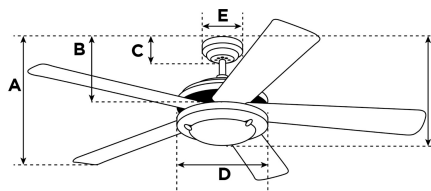

### Specifications

Size .....	52"
Blades.....	Reversible MDF Blades (Applewood with Shaded Edge/Dark Cherry)
Blade Pitch.....	12°
Approved Location .....	Indoor
Suggested Room Size.....	Great Room (20x20) or larger
Down Rod.....	N/A
Installation.....	Hugger
Max. Ceiling Angle.....	N/A
Lead Wire .....	12"
Light Bulb Usage.....	Use (2) Candelabra (E12) Base Lamps, 60 Watt Maximum (not included)
Control.....	Not Adaptable
Motor Finish.....	Classic Bronze
Motor Material .....	Cold Rolled Steel Motor 153mm x 15mm
Reverse Airflow.....	Yes
Capacitor .....	Triple
Switch Housing Cap.....	Not Included

### Warranty

Ceiling fans backed by our Limited Lifetime Warranty have a lifetime motor warranty and a 2-year warranty on all other parts.

A. Top of Canopy to Bottom of Blades .....	6"
B. Top of Canopy to Bottom of Switch House .....	7.9"
C. Top of Canopy to Bottom of Canopy .....	N/A
D. Width of Motor Housing.....	11.4"
E. Width of Canopy.....	N/A
F. Top of Canopy to Bottom of Glass .....	14.2"