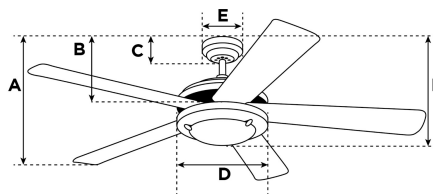

Item Number 7226100

Turbo Swirl CFL Ceiling Fan

30" Gun Metal Finish Black Blades Includes Light Fixture with Opal Frosted Glass

Specifications

Size	30"
Blades.....	MDF Blades (Black)
Blade Pitch.....	18°
Approved Location	Indoor
Suggested Room Size.....	Small Room (10x10) or smaller
Down Rod.....	3/4" x 4"
Installation.....	Combo
Max. Ceiling Angle.....	18°
Lead Wire	78"
Light Bulb Usage.....	Includes (1) Medium (E26) Base, 13 Watt CFL Mini-Twist
Control.....	Remote Control Adaptable
Motor Finish.....	Gun Metal
Motor Material	Cold Rolled Steel Motor 153mm x 12mm
Reverse Airflow.....	Yes
Capacitor	Dual
Switch Housing Cap.....	Not Included

A. Top of Canopy to Bottom of Blades	10"
B. Top of Canopy to Bottom of Switch House	11.5"
C. Top of Canopy to Bottom of Canopy	2.3"
D. Width of Motor Housing.....	7"
E. Width of Canopy.....	5"
F. Top of Canopy to Bottom of Glass	16.5"