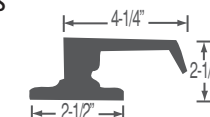

ACCESS™ (A) NON-HANDED LEVERSETS

- 600 Passage (Hall & Closet)
- 605 Dummy Lever
- 610 Privacy (Bed & Bath)
- 640 Keylock (Lever x Lever)