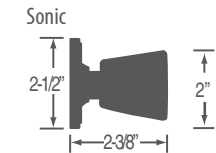

SONIC™ (O) KNOB

- 401 Passage (Hall & Closet)
- 405 Dummy Knob
- 411 Privacy (Bed & Bath)
- 441 Keylock (Keyed Entry)