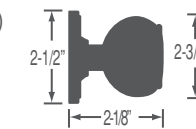

SAVANNAH™ (Z) KNOB

- 600 Passage (Hall & Closet)
- 605 Dummy Knob
- 610 Privacy (Bed & Bath)
- 640 Keylock (Keyed Entry)