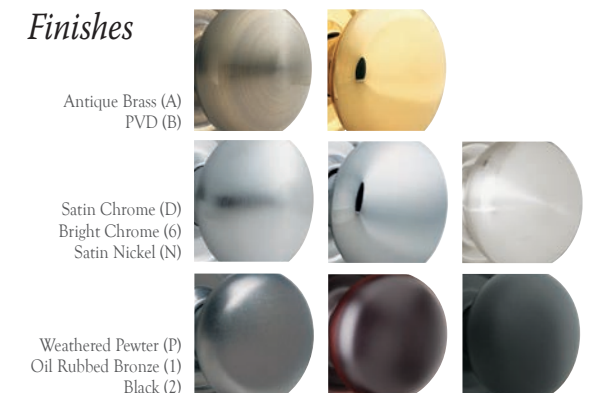

### Deadbolt Specifications

- Adjustable latches 2-3/8" or 2-3/4" with removable faceplates
- Fits doors prepared with 2-1/8" cross holes and 1" edge hole
- Adjusts to door thickness from 1-3/8" to 2"
- Optional door thickness from 2" to 2-1/4"

### Deadbolt Warranty

- Limited Lifetime Mechanical Warranty
- Limited 10 Year Finish Warranty
- Lifetime PVD Finish on exterior Polished Brass

OVAL

MODEL 371

MODEL 372

### Finishes

Antique Brass (A)  
PVD (B)  
  
Satin Chrome (D)  
Bright Chrome (6)  
Satin Nickel (N)  
  
Weathered Pewter (P)  
Oil Rubbed Bronze (1)  
Black (2)