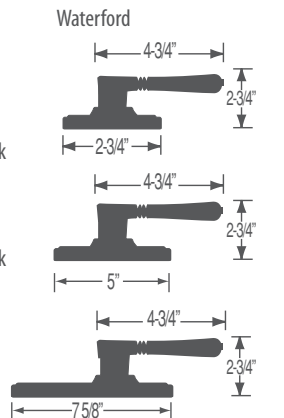

WATERFORD (Q) NON-HANDED LEVERSET

ROUND	7000	Passage (Hall & Closet)
	7005	Dummy Knob
	7010	Privacy (Bed & Bath)
	7040	Not Available in Keylock
PREMIERE	7100	Passage (Hall & Closet)
	7105	Dummy Knob
	7110	Privacy (Bed & Bath)
	7140	Not Available in Keylock
SUTTON	R/L7200	Passage (Hall & Closet)
	7205	Dummy Knob
	R/L7210	Privacy (Bed & Bath)