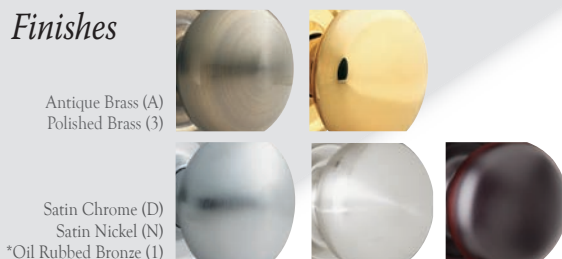

Reliant Collection

TUBULAR LOCKSETS

2008

Collection Features

- Tubular design meeting Grade 3 lock standards
- Weslock® keyway (optional Schlage and Kwikset keyways)
- 5-pin cylinder with special keying capabilities
- Turn button locking in knob/lever
- Non-concealed installation screws

Collection Specifications

- Adjustable backset (2-3/8" to 2-3/4") with fixed radius or square faceplate
- Adjusts to door thickness from 1-3/8" to 2"
- Entry Handle fits doors prepared with 1-5/8" top and 2-1/8" bottom cross hole and 1" edge hole
- Knob/Lever/Deadbolt fits doors prepared with 2-1/8" cross hole and 1" edge hole

Collection Warranty

- Limited 10 Year Mechanical Warranty
- Limited 3 Year Finish Warranty

Finishes