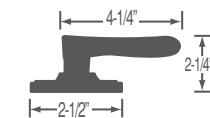

BORDEAU™ (U) HANDED LEVERSETS

(specify Right or Left when ordering)

- R/L 600 Passage (Hall & Closet)
- R/L 605 Dummy Knob
- R/L 610 Privacy (Bed & Bath)
- R/L 640 Keylock (Knob x Lever)
- R/L 640 Keylock (Lever x Lever)