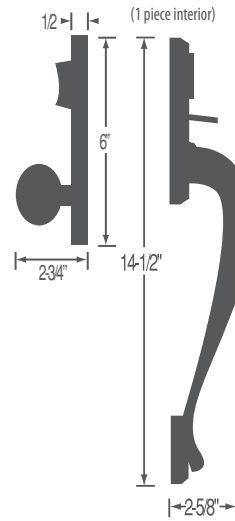

Colonial™

(1 piece interior)

COLONIAL™

- 1414 Interconnected key operation outside w/ inside thumbturn upper & locking panic-proof lower (deadlatch)
- 1415 Dummy Handle

UNIGARD® RECTANGULAR

- 1501 Key operated ext., interconnected int. w/ thumbturn upper & passage, panic-proof lower knob. (Springlatch)
- 1510 With combined faceplate & ASA strikes (square only)