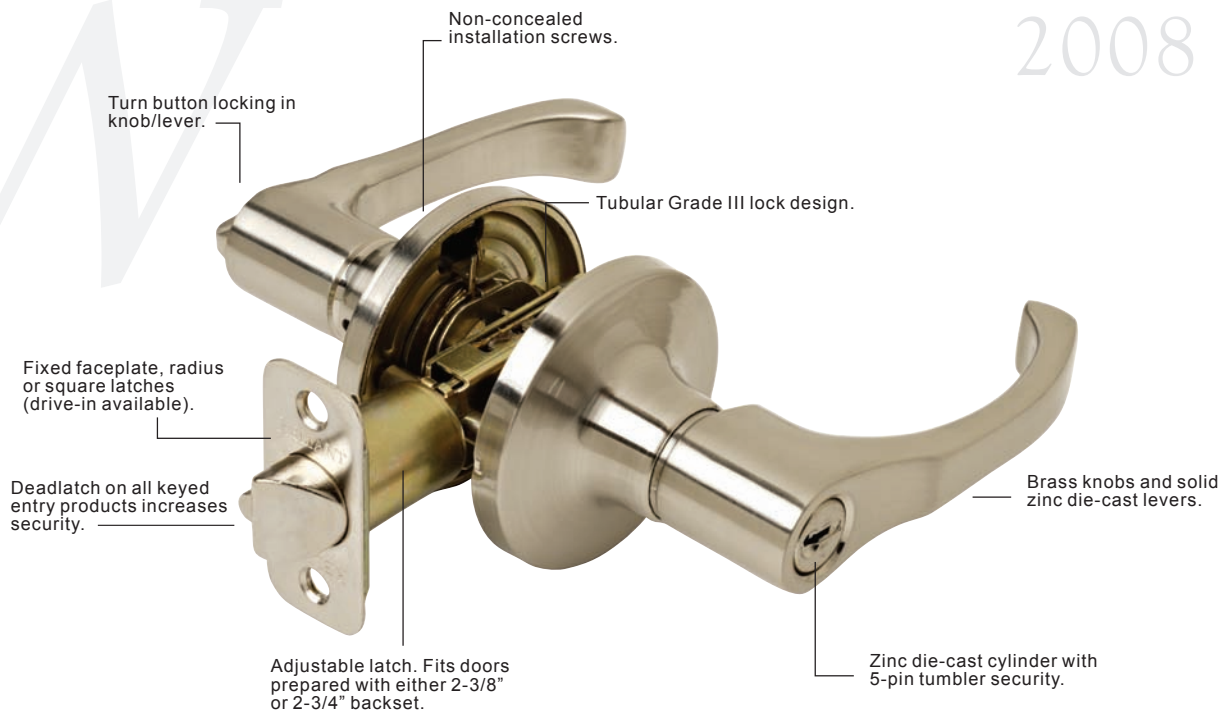

Reliant Collection

TUBULAR LOCKSETS

2008

1810 ENTRY HANDLE

- 1810 Single Cylinder Deadbolt
- 1815 Dummy Handle & Deadbolt

TULIP (T), SALEM (S), HUDSON (G) KNOBS

- 100 Passage (Hall & Closet)
- 105 Dummy Knob
- 110 Privacy (Bed & Bath)
- 140 Keylock (Keyed Entry)

NEWPORT (X), BRISTOL (W), CENTURY (C), SOMERSET (V) NON-HANDED LEVERSETS

- 100 Passage (Hall & Closet)
- 105 Dummy Knob
- 110 Privacy (Bed & Bath)
- 140 Keylock (Keyed Entry)

DEADBOLTS

- 167 Non Cylinder
- 171 Single Cylinder
- 172 Double Cylinder

800.575.2658
www.weslock.com