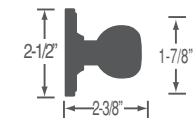

U.L. Rated Collection

ENTRY HANDLES & DEADBOLTS

U.L. Rated Collection

LOCKSETS

2008

8510 U.L. DOOR HANDLE (Rectangular)

8510 Key operated ext., Interconnected w/thumbturn upper & passage, panic proof lower knob (Springlatch) with combo faceplate and ASA strikes.

8510 U.L. Door Handle (1 piece interior)

8530 U.L. Door Handle (1 piece interior)

8530 U.L. DOOR HANDLE (Oval)

8530 Key operated ext., Interconnected w/thumbturn upper & passage, panic proof lower knob (Springlatch) with combo faceplate and ASA strikes.

1844 U.L. DOOR HANDLE

1844 Interconnected key operation outside w/ inside thumbturn upper & locking panic-proof lower (deadlatch)

1844 U.L. Door Handle (1 piece interior)

U.L. DEADBOLTS

871 Single Cylinder

U.L. Single Cylinder

U.L. NON-CYLINDER DEADBOLTS

867 Non-Cylinder
868 Non-Cylinder w/Outside Plate

U.L. Non-Cylinder

HUDSON (G) KNOB

800 Passage (Hall & Closet)
810 Privacy (Bed & Bath)
840 Keylock (Keyed Entry)

Hudson

SALEM (S) KNOB

800 Passage (Hall & Closet)
810 Privacy (Bed & Bath)
840 Keylock (Keyed Entry)

Salem

TULIP (T) KNOB

800 Passage (Hall & Closet)
810 Privacy (Bed & Bath)
840 Keylock (Keyed Entry)

Tulip

NEWPORT (X) NON-HANDED LEVERSETS

800 Passage (Hall & Closet)
810 Privacy (Bed & Bath)
840 Keylock (Keyed Entry)

Newport

CENTURY (C) NON-HANDED LEVERSETS

800 Passage (Hall & Closet)
810 Privacy (Bed & Bath)
840 Keylock (Keyed Entry)

Century

SOMERSET (V) NON-HANDED LEVERSETS

800 Passage (Hall & Closet)
810 Privacy (Bed & Bath)
840 Keylock (Keyed Entry)

Somerset

BRISTOL (W) NON-HANDED LEVERSETS

800 Passage (Hall & Closet)
810 Privacy (Bed & Bath)
840 Keylock (Keyed Entry)

Bristol