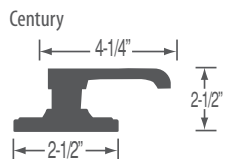

NEWPORT (X), BRISTOL (W), CENTURY (C), SOMERSET (V) NON-HANDED LEVERSETS

- 100 Passage (Hall & Closet)
- 105 Dummy Knob
- 110 Privacy (Bed & Bath)
- 140 Keylock (Keyed Entry)