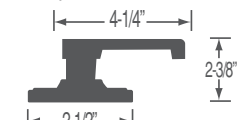

U.L. Rated Collection

ENTRY HANDLES & DEADBOLTS

U.L. Rated Collection

LOCKSETS

2008

8510 U.L. DOOR HANDLE (Rectangular)

8510 Key operated ext., Interconnected w/thumbturn upper & passage, panic proof lower knob (Springlatch) with combo faceplate and ASA strikes.

8510 U.L. Door Handle (1 piece interior)

8530 U.L. Door Handle (1 piece interior)

8530 U.L. DOOR HANDLE (Oval)

8530 Key operated ext., Interconnected w/thumbturn upper & passage, panic proof lower knob (Springlatch) with combo faceplate and ASA strikes.

1844 U.L. DOOR HANDLE

1844 Interconnected key operation outside w/ inside thumbturn upper & locking panic-proof lower (deadlatch)

1844 U.L. Door Handle (1 piece interior)

U.L. DEADBOLTS

871 Single Cylinder

U.L. Single Cylinder

U.L. NON-CYLINDER DEADBOLTS

867 Non-Cylinder
868 Non-Cylinder w/Outside Plate

U.L. Non-Cylinder

HUDSON (G) KNOB

800 Passage (Hall & Closet)
810 Privacy (Bed & Bath)
840 Keylock (Keyed Entry)

Hudson

SALEM (S) KNOB

800 Passage (Hall & Closet)
810 Privacy (Bed & Bath)
840 Keylock (Keyed Entry)

Salem

TULIP (T) KNOB

800 Passage (Hall & Closet)
810 Privacy (Bed & Bath)
840 Keylock (Keyed Entry)

Tulip

NEWPORT (X) NON-HANDED LEVERSETS

800 Passage (Hall & Closet)
810 Privacy (Bed & Bath)
840 Keylock (Keyed Entry)

Newport

CENTURY (C) NON-HANDED LEVERSETS

800 Passage (Hall & Closet)
810 Privacy (Bed & Bath)
840 Keylock (Keyed Entry)

Century

SOMERSET (V) NON-HANDED LEVERSETS

800 Passage (Hall & Closet)
810 Privacy (Bed & Bath)
840 Keylock (Keyed Entry)

Somerset

BRISTOL (W) NON-HANDED LEVERSETS

800 Passage (Hall & Closet)
810 Privacy (Bed & Bath)
840 Keylock (Keyed Entry)

Bristol