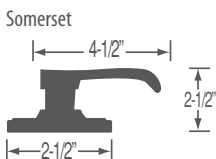

NEWPORT (X), BRISTOL (W), CENTURY (C), SOMERSET (V) NON-HANDED LEVERSETS

- 100 Passage (Hall & Closet)
- 105 Dummy Knob
- 110 Privacy (Bed & Bath)
- 140 Keylock (Keyed Entry)