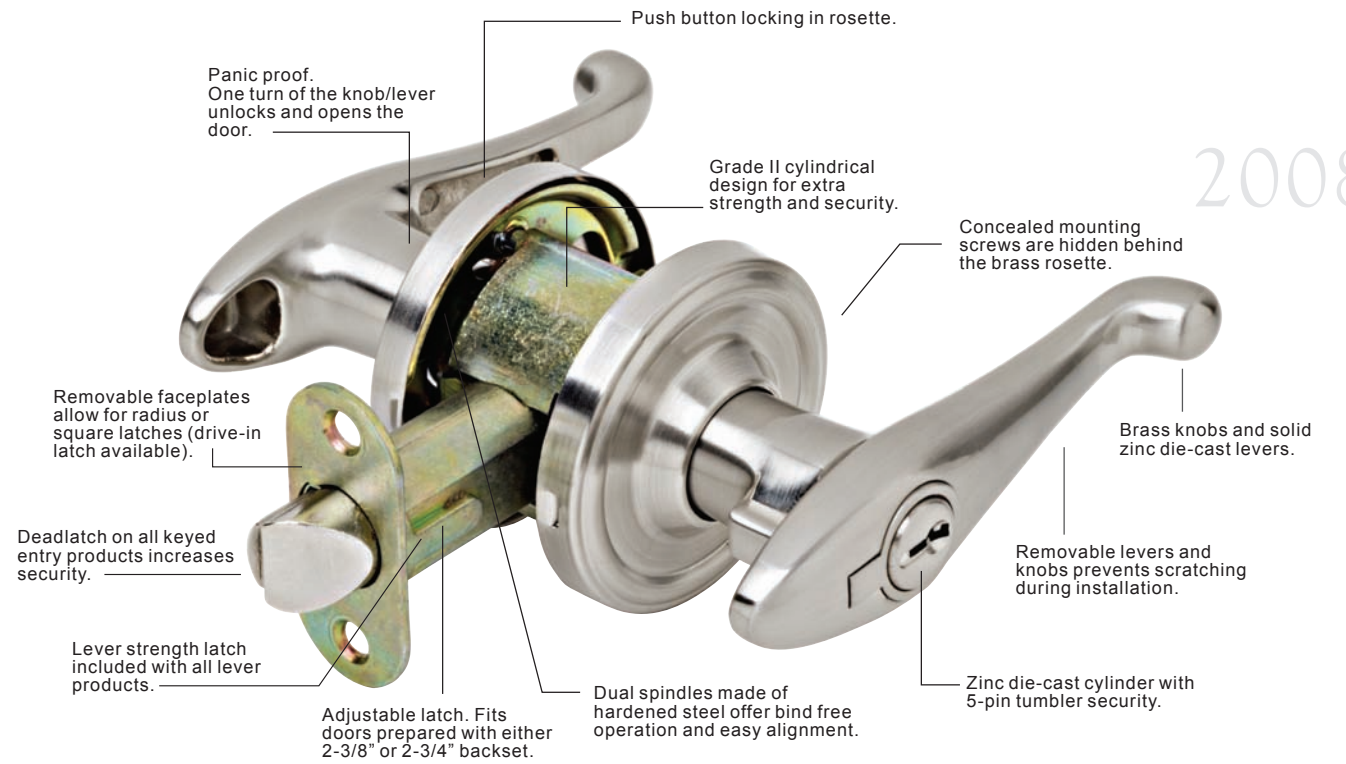

Essentials Collection

KNOBS & LEVERS

BARRINGTON™ (D) KNOB

- 401 Passage (Hall & Closet)
- 405 Dummy Knob
- 411 Privacy (Bed & Bath)
- 441 Keylock (Keyed Entry)

SONIC™ (O) KNOB

- 401 Passage (Hall & Closet)
- 405 Dummy Knob
- 411 Privacy (Bed & Bath)
- 441 Keylock (Keyed Entry)

LEXINGTON™ (L) NON-HANDED LEVERSETS

- 401 Passage (Hall & Closet)
- 405 Dummy Lever
- 411 Privacy (Bed & Bath)
- 441 Keylock (Knob x Lever)
- 441 Keylock (Lever x Lever)

PROVENCE (R) NON-HANDED LEVERSETS

- 401 Passage (Hall & Closet)
- 405 Dummy Lever
- 411 Privacy (Bed & Bath)
- 441 Keylock (Knob / Lever)
- 441 Keylock (Lever / Lever)