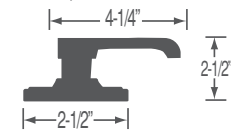

U.L. Rated Collection

ENTRY HANDLES & DEADBOLTS

U.L. Rated Collection

LOCKSETS

2008

8510 U.L. DOOR HANDLE (Rectangular)

8510 Key operated ext., Interconnected w/thumbturn upper & passage, panic proof lower knob (Springlatch) with combo faceplate and ASA strikes.

8510 U.L. Door Handle (1 piece interior)

8530 U.L. Door Handle (1 piece interior)

8530 U.L. DOOR HANDLE (Oval)

8530 Key operated ext., Interconnected w/thumbturn upper & passage, panic proof lower knob (Springlatch) with combo faceplate and ASA strikes.

1844 U.L. DOOR HANDLE

1844 Interconnected key operation outside w/ inside thumbturn upper & locking panic-proof lower (deadlatch)

1844 U.L. Door Handle (1 piece interior)

U.L. DEADBOLTS

871 Single Cylinder

U.L. Single Cylinder

U.L. NON-CYLINDER DEADBOLTS

867 Non-Cylinder
868 Non-Cylinder w/Outside Plate

U.L. Non-Cylinder

HUDSON (G) KNOB

800 Passage (Hall & Closet)
810 Privacy (Bed & Bath)
840 Keylock (Keyed Entry)

Hudson

SALEM (S) KNOB

800 Passage (Hall & Closet)
810 Privacy (Bed & Bath)
840 Keylock (Keyed Entry)

Salem

TULIP (T) KNOB

800 Passage (Hall & Closet)
810 Privacy (Bed & Bath)
840 Keylock (Keyed Entry)

Tulip

NEWPORT (X) NON-HANDED LEVERSETS

800 Passage (Hall & Closet)
810 Privacy (Bed & Bath)
840 Keylock (Keyed Entry)

Newport

CENTURY (C) NON-HANDED LEVERSETS

800 Passage (Hall & Closet)
810 Privacy (Bed & Bath)
840 Keylock (Keyed Entry)

Century

SOMERSET (V) NON-HANDED LEVERSETS

800 Passage (Hall & Closet)
810 Privacy (Bed & Bath)
840 Keylock (Keyed Entry)

Somerset

BRISTOL (W) NON-HANDED LEVERSETS

800 Passage (Hall & Closet)
810 Privacy (Bed & Bath)
840 Keylock (Keyed Entry)

Bristol