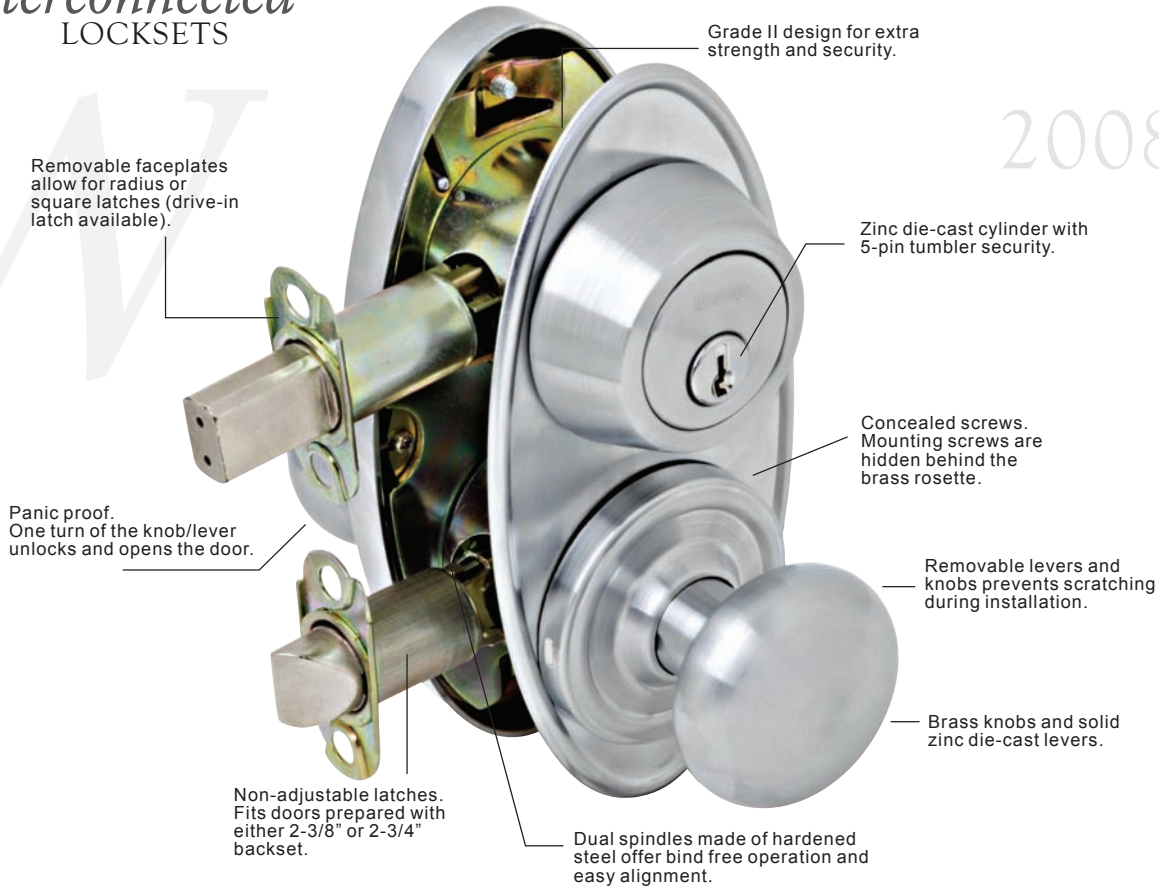

Interconnected LOCKSETS

2008

LEXINGTON™

- 1444 Interconnected key operation outside w/ inside thumbturn upper & locking panic-proof lower (deadlatch)
- 1445 Dummy Handle