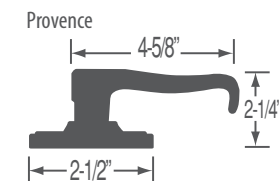

PROVENCE (R) NON-HANDED LEVERSETS

- 401 Passage (Hall & Closet)
- 405 Dummy Lever
- 411 Privacy (Bed & Bath)
- 441 Keylock (Knob / Lever)
- 441 Keylock (Lever / Lever)