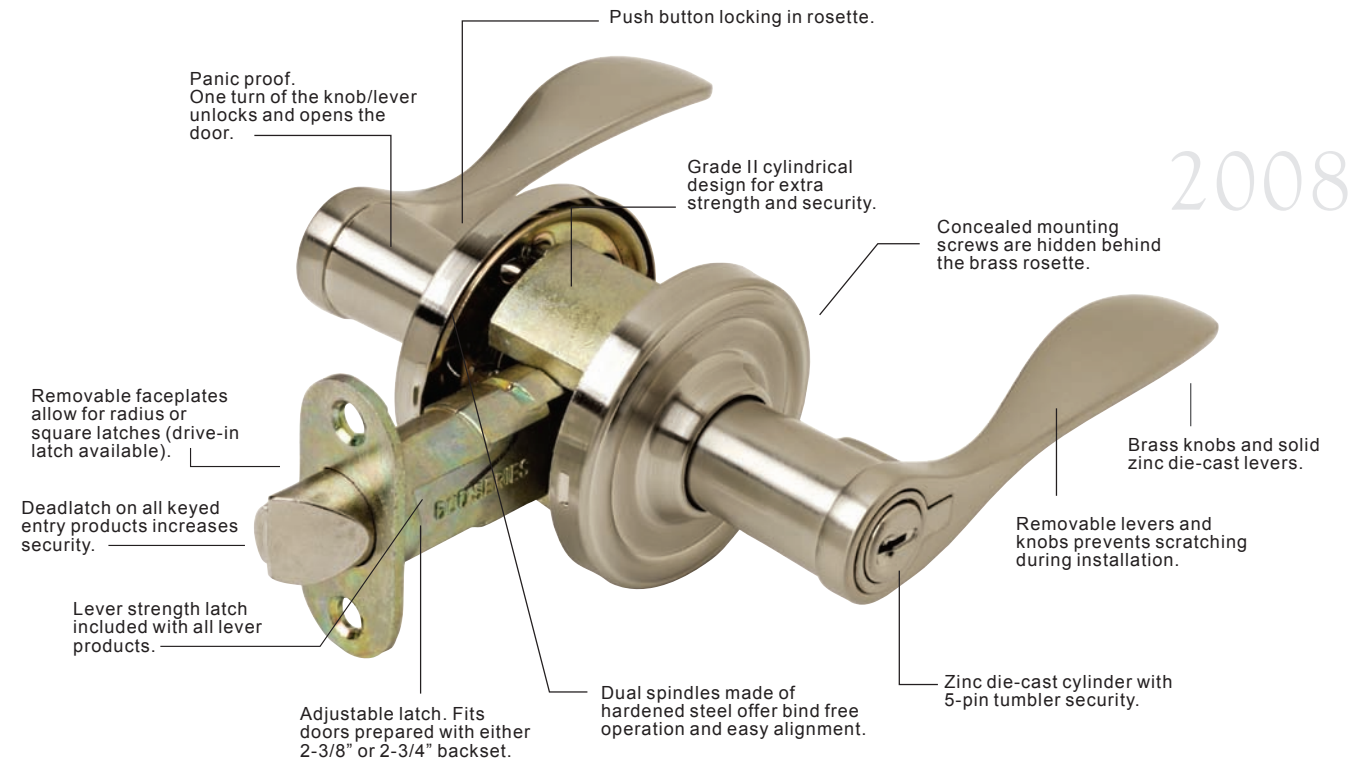

Traditionale Collection

KNOBS & LEVERS

2008