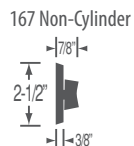

DEADBOLTS

- 167 Non Cylinder
- 171 Single Cylinder
- 172 Double Cylinder

800.575.2658
www.weslock.com