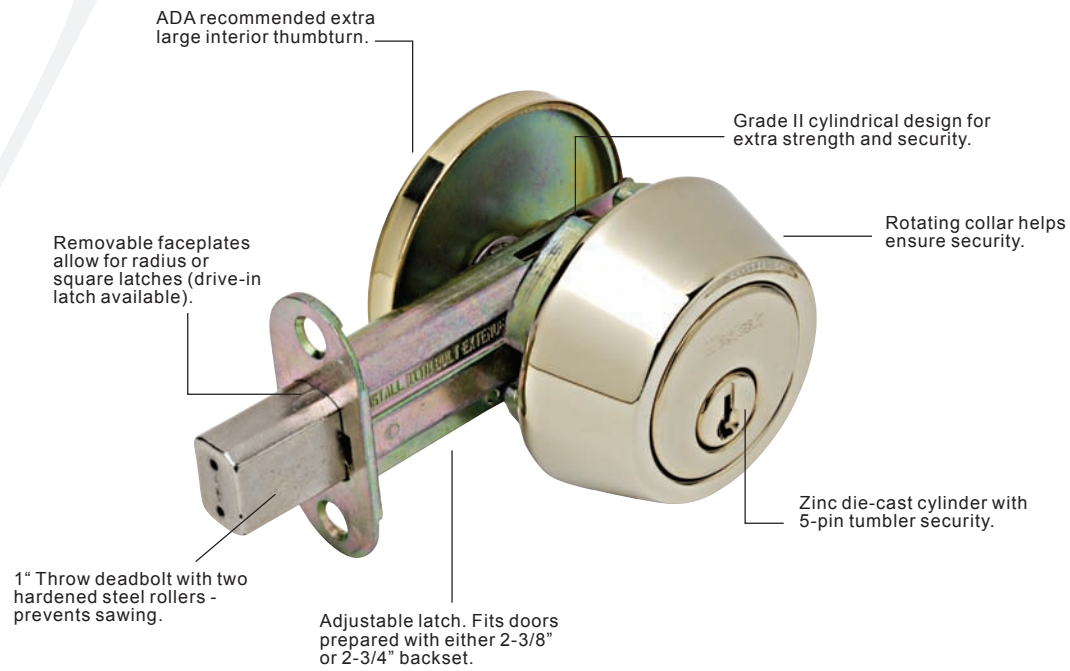

### Deadbolt Features

- Heavy duty security strike with 3" screws
- 5-pin Cylinder
- 1" throw deadbolt with two hardened steel rollers - prevents sawing
- ADA recommended, extra large interior thumbturn
- 1/4" Diameter Through Bolt (671/672 Models)
- Rotating Collar (671/672 Models)
- Heat treated assembly housing screws (671/672 Models)
- Anti-Force Shield (671/672 Models)
- Meets ANSI A 156.2 Grade II Cylindrical lock standards

### Deadbolt Specifications

- Adjustable latches 2-3/8" or 2-3/4" with removable faceplates
- Fits doors prepared with 2-1/8" cross holes and 1" edge hole
- Adjusts to door thickness from 1-3/8" to 2"
- Optional door thickness from 2" to 2-1/4"

### Deadbolt Warranty

- Limited Lifetime Mechanical Warranty
- Limited Lifetime Finish Warranty
- Lifetime PVD Finish on exterior Polished Brass

800.575.2658

www.weslock.com

SECURITY. SAFETY & STYLE.

## ENTRY HANDLES & DEADBOLTS