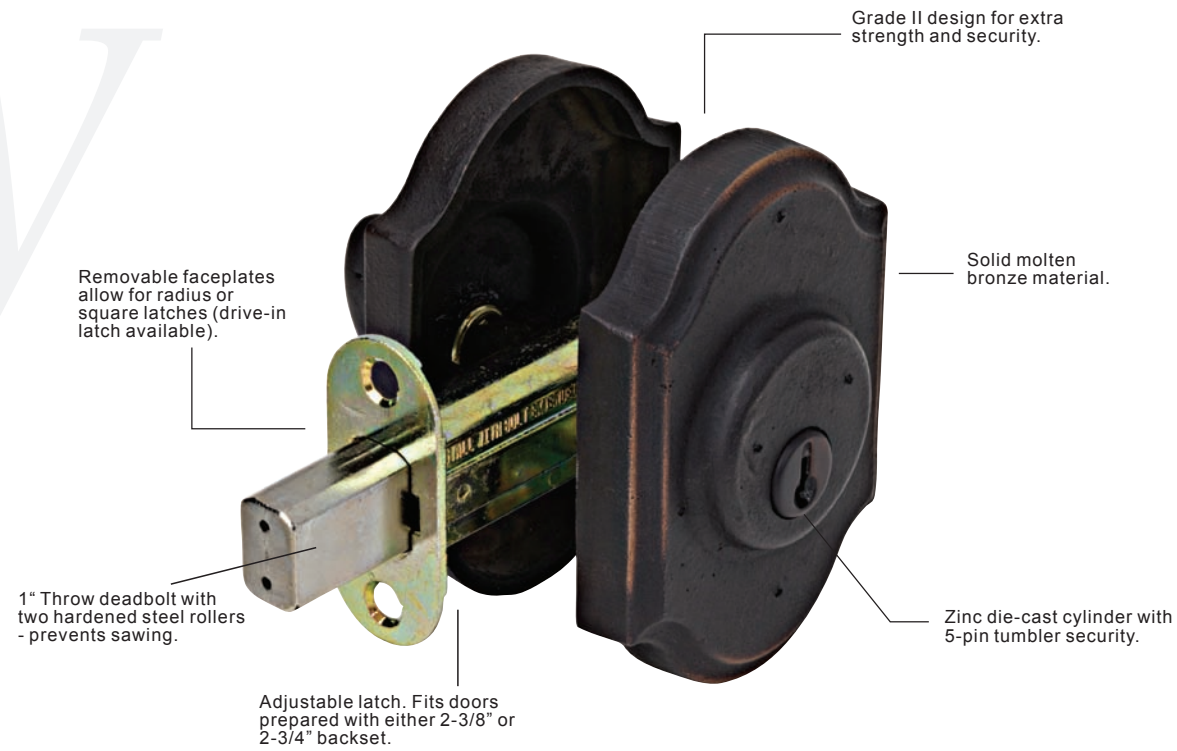

Molten Bronze Collection

ENTRY HANDLES & DEADBOLTS