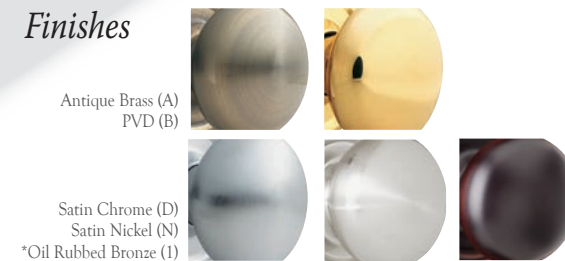

Finishes

Antique Brass (A)
PVD (B)

Satin Chrome (D)
Satin Nickel (N)
*Oil Rubbed Bronze (1)
* Special order finish.

Deadbolt Features

- Heavy duty security strike with 3" screws
- 5-pin Cylinder
- 1" throw deadbolt with two hardened steel rollers - prevents sawing
- Weslock Keyway standard (Optional Schlage Keyway)
- ADA recommended, extra large interior thumbturn

Deadbolt Specifications

- Adjustable latches 2-3/8" or 2-3/4" with removable faceplates
- Fits doors prepared with 2-1/8" cross holes and 1" edge hole
- Adjusts to door thickness from 1-3/8" to 2"
- Optional door thickness from 2" to 2-1/4"

Deadbolt Warranty

- Limited Lifetime Mechanical Warranty
- Limited 10 Year Finish Warranty
- Lifetime PVD Finish on exterior Polished Brass