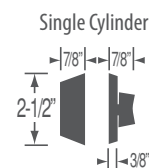

DEADBOLTS

- 371 Single Cylinder
- 372 Double Cylinder