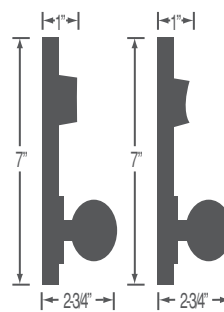

Unigard® (Oval)

(1 piece interior)

UNIGARD® OVAL

- 1530 Key operated ext., interconnected int. w/ thumbturn upper & passage, panic-proof lower knob. (Springlatch)
- 1550 With combined faceplate & ASA strikes (square only)

WESLOCK®
SECURITY. SAFETY & STYLE.

800.575.2658
www.weslock.com