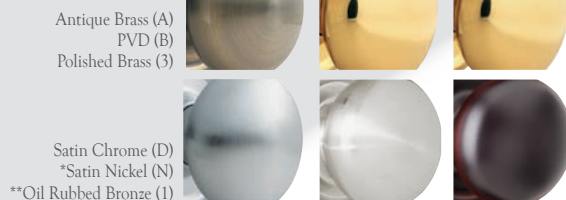

Finishes

Antique Brass (A)
PVD (B)
Polished Brass (3)

Satin Chrome (D)
*Satin Nickel (N)
**Oil Rubbed Bronze (1)

* Special order for Sonic™
** Special order only for Barrington™ and Provence

Essentials Collection

ENTRY HANDLES & DEADBOLTS

Entry Handle Features

- 5-pin Cylinder
- Zinc diecasted
- 1" throw deadbolt with two hardened steel rollers - prevents sawing

Entry Handle Specifications

- Adjusts to door thickness from 1-3/4" to 2"
- Optional door thickness 2" to 2-1/4"
- Adjustable latches 2-3/8" or 2-3/4" with removable faceplates
- Fits doors prepared with 2-1/8" Top and 2-1/8" Bottom cross holes and 1" edge hole
- 5-1/4" minimum center to center cross hole spacing

Entry Handle Warranty

- Limited Lifetime Mechanical Warranty
- Limited 10 Year Finish Warranty
- Lifetime PVD Finish on exterior Polished Brass