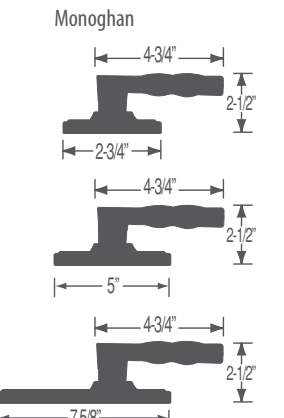

MONOGHAN (N) NON-HANDED LEVERSET

ROUND	7000	Passage (Hall & Closet)
	7005	Dummy Knob
	7010	Privacy (Bed & Bath)
	7040	Keylock (Keyed Entry)
PREMIERE	7100	Passage (Hall & Closet)
	7105	Dummy Knob
	7110	Privacy (Bed & Bath)
	7140	Keylock (Keyed Entry)
SUTTON	R/L7200	Passage (Hall & Closet)
	7205	Dummy Knob
	R/L7210	Privacy (Bed & Bath)