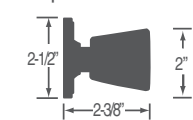

U.L. Rated Collection

ENTRY HANDLES & DEADBOLTS

U.L. Rated Collection

LOCKSETS

2008

8510 U.L. DOOR HANDLE (Rectangular)

8510 Key operated ext., Interconnected w/thumbturn upper & passage, panic proof lower knob (Springlatch) with combo faceplate and ASA strikes.

8510 U.L. Door Handle (1 piece interior)

8530 U.L. Door Handle (1 piece interior)

8530 U.L. DOOR HANDLE (Oval)

8530 Key operated ext., Interconnected w/thumbturn upper & passage, panic proof lower knob (Springlatch) with combo faceplate and ASA strikes.

1844 U.L. DOOR HANDLE

1844 Interconnected key operation outside w/ inside thumbturn upper & locking panic-proof lower (deadlatch)

1844 U.L. Door Handle (1 piece interior)

U.L. DEADBOLTS

871 Single Cylinder

U.L. Single Cylinder

U.L. NON-CYLINDER DEADBOLTS

867 Non-Cylinder
868 Non-Cylinder w/Outside Plate

U.L. Non-Cylinder

HUDSON (G) KNOB

800 Passage (Hall & Closet)
810 Privacy (Bed & Bath)
840 Keylock (Keyed Entry)

Hudson

SALEM (S) KNOB

800 Passage (Hall & Closet)
810 Privacy (Bed & Bath)
840 Keylock (Keyed Entry)

Salem

TULIP (T) KNOB

800 Passage (Hall & Closet)
810 Privacy (Bed & Bath)
840 Keylock (Keyed Entry)

Tulip

NEWPORT (X) NON-HANDED LEVERSETS

800 Passage (Hall & Closet)
810 Privacy (Bed & Bath)
840 Keylock (Keyed Entry)

Newport

CENTURY (C) NON-HANDED LEVERSETS

800 Passage (Hall & Closet)
810 Privacy (Bed & Bath)
840 Keylock (Keyed Entry)

Century

SOMERSET (V) NON-HANDED LEVERSETS

800 Passage (Hall & Closet)
810 Privacy (Bed & Bath)
840 Keylock (Keyed Entry)

Somerset

BRISTOL (W) NON-HANDED LEVERSETS

800 Passage (Hall & Closet)
810 Privacy (Bed & Bath)
840 Keylock (Keyed Entry)

Bristol