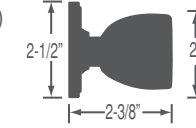

ELEGANTI™ (E) KNOB

- 600 Passage (Hall & Closet)
- 605 Dummy Knob
- 610 Privacy (Bed & Bath)
- 640 Keylock (Keyed Entry)