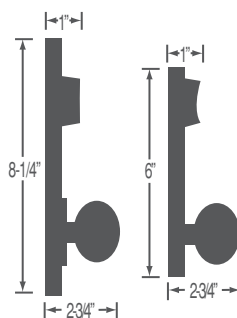

Unigard® (Rectangular)

(1 piece interior)