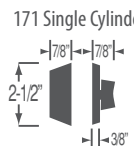

DEADBOLTS

- 167 Non Cylinder
- 171 Single Cylinder
- 172 Double Cylinder

800.575.2658
www.weslock.com