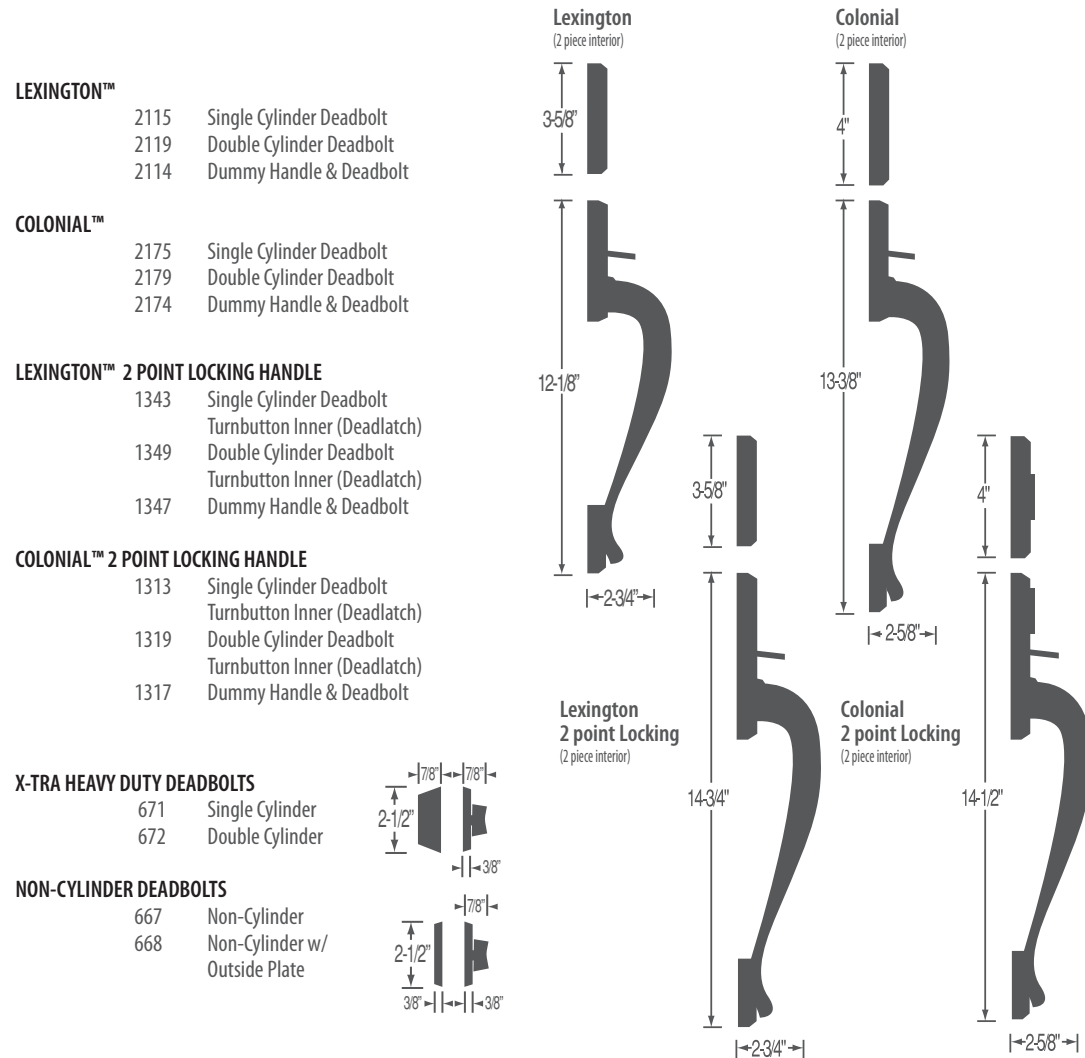

BALL (B) KNOB

- 600 Passage (Hall & Closet)
- 605 Dummy Knob
- 610 Privacy (Bed & Bath)
- 640 Keylock (Keyed Entry)
- 642 Vestibule Keylock

JULIENNE (J) KNOB

- 600 Passage (Hall & Closet)
- 605 Dummy Knob
- 610 Privacy (Bed & Bath)
- 640 Keylock (Keyed Entry)

ELEGANTI™ (E) KNOB

- 600 Passage (Hall & Closet)
- 605 Dummy Knob
- 610 Privacy (Bed & Bath)
- 640 Keylock (Keyed Entry)

SAVANNAH™ (Z) KNOB

- 600 Passage (Hall & Closet)
- 605 Dummy Knob
- 610 Privacy (Bed & Bath)
- 640 Keylock (Keyed Entry)

IMPRESA™ (I) KNOB

- 600 Passage (Hall & Closet)
- 605 Dummy Knob
- 606 Dummy Passage Set
- 610 Privacy (Bed & Bath)
- 640 Keylock (Keyed Entry)
- 642 Vestibule Keylock

BORDEAU™ (U) HANDED LEVERSETS

(specify Right or Left when ordering)

- R/L 600 Passage (Hall & Closet)
- R/L 605 Dummy Knob
- R/L 610 Privacy (Bed & Bath)
- R/L 640 Keylock (Knob x Lever)
- R/L 640 Keylock (Lever x Lever)

CALAIS™ (K) HANDED LEVERSETS

(specify Right or Left when ordering)

- R/L 600 Passage (Hall & Closet)
- R/L 605 Dummy Knob
- R/L 610 Privacy (Bed & Bath)
- R/L 640 Keylock (Knob x Lever)
- R/L 640 Keylock (Lever x Lever)

ACCESS™ (A) NON-HANDED LEVERSETS

- 600 Passage (Hall & Closet)
- 605 Dummy Lever
- 610 Privacy (Bed & Bath)
- 640 Keylock (Lever x Lever)

LEGACY (Y) NON-HANDED LEVERSETS

- 600 Passage (Hall & Closet)
- 605 Dummy Lever
- 610 Privacy (Bed & Bath)
- 640 Not available in Keylock

800.575.2658
www.weslock.com