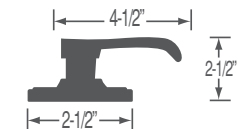

U.L. Rated Collection

ENTRY HANDLES & DEADBOLTS

U.L. Rated Collection

LOCKSETS

2008

8510 U.L. DOOR HANDLE (Rectangular)

8510 Key operated ext., Interconnected w/thumbturn upper & passage, panic proof lower knob (Springlatch) with combo faceplate and ASA strikes.

8510 U.L. Door Handle (1 piece interior)

8530 U.L. Door Handle (1 piece interior)

8530 U.L. DOOR HANDLE (Oval)

8530 Key operated ext., Interconnected w/thumbturn upper & passage, panic proof lower knob (Springlatch) with combo faceplate and ASA strikes.

1844 U.L. DOOR HANDLE

1844 Interconnected key operation outside w/ inside thumbturn upper & locking panic-proof lower (deadlatch)

1844 U.L. Door Handle (1 piece interior)

U.L. DEADBOLTS

871 Single Cylinder

U.L. Single Cylinder

U.L. NON-CYLINDER DEADBOLTS

867 Non-Cylinder
868 Non-Cylinder w/Outside Plate

U.L. Non-Cylinder

HUDSON (G) KNOB

800 Passage (Hall & Closet)
810 Privacy (Bed & Bath)
840 Keylock (Keyed Entry)

Hudson

SALEM (S) KNOB

800 Passage (Hall & Closet)
810 Privacy (Bed & Bath)
840 Keylock (Keyed Entry)

Salem

TULIP (T) KNOB

800 Passage (Hall & Closet)
810 Privacy (Bed & Bath)
840 Keylock (Keyed Entry)

Tulip

NEWPORT (X) NON-HANDED LEVERSETS

800 Passage (Hall & Closet)
810 Privacy (Bed & Bath)
840 Keylock (Keyed Entry)

Newport

CENTURY (C) NON-HANDED LEVERSETS

800 Passage (Hall & Closet)
810 Privacy (Bed & Bath)
840 Keylock (Keyed Entry)

Century

SOMERSET (V) NON-HANDED LEVERSETS

800 Passage (Hall & Closet)
810 Privacy (Bed & Bath)
840 Keylock (Keyed Entry)

Somerset

BRISTOL (W) NON-HANDED LEVERSETS

800 Passage (Hall & Closet)
810 Privacy (Bed & Bath)
840 Keylock (Keyed Entry)

Bristol