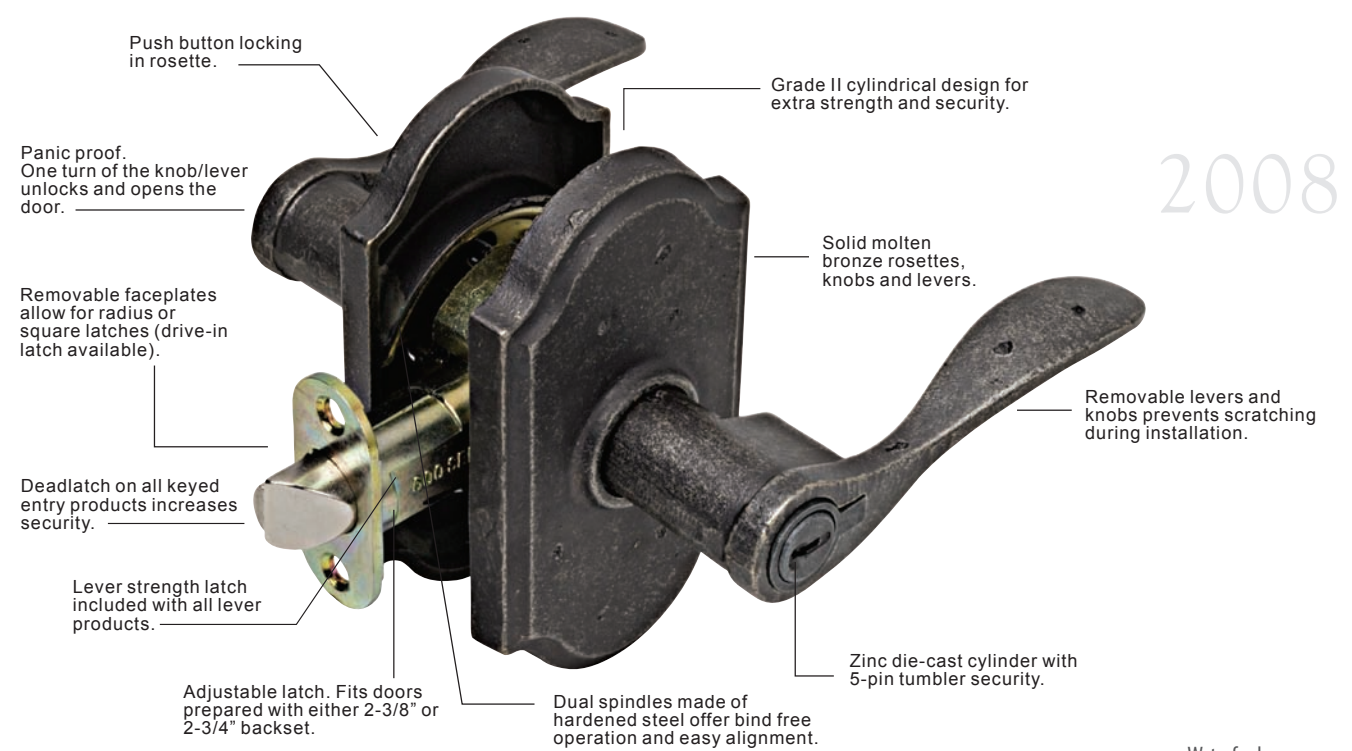

Molten Bronze Collection

KNOBS & LEVERS