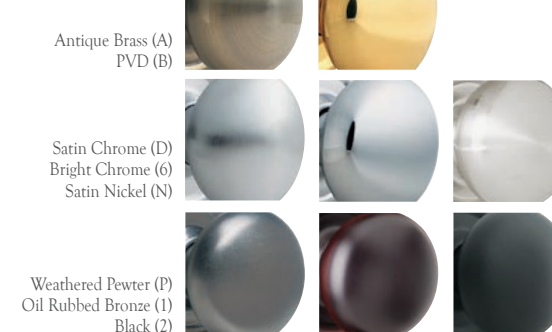

Finishes

Deadbolt Features

- Heavy duty security strike with 3" screws
- 5-pin Cylinder
- 1" throw deadbolt with two hardened steel rollers - prevents sawing
- ADA recommended, extra large interior thumbturn
- 1/4" Diameter Through Bolt (671/672 Models)
- Rotating Collar (671/672 Models)
- Heat treated assembly housing screws (671/672 Models)
- Anti-Force Shield (671/672 Models)
- Meets ANSI A 156.2 Grade II Cylindrical lock standards

Deadbolt Specifications

- Adjustable latches 2-3/8" or 2-3/4" with removable faceplates
- Fits doors prepared with 2-1/8" cross holes and 1" edge hole
- Adjusts to door thickness from 1-3/8" to 2"
- Optional door thickness from 2" to 2-1/4"

Deadbolt Warranty

- Limited Lifetime Mechanical Warranty
- Limited Lifetime Finish Warranty
- Lifetime PVD Finish on exterior Polished Brass

800.575.2658

www.weslock.com

SECURITY. SAFETY & STYLE.