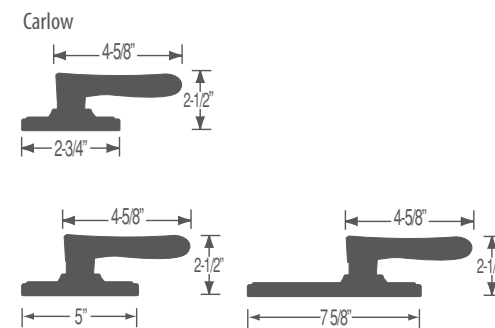

CARLOW (H) HANDED LEVERSET

(specify Right or Left when ordering)

ROUND	R/L7000	Passage (Hall & Closet)
	R/L7005	Dummy Knob
	R/L7010	Privacy (Bed & Bath)
	R/L7040	Keylock (Keyed Entry)
PREMIERE	R/L7100	Passage (Hall & Closet)
	R/L7105	Dummy Knob
	R/L7110	Privacy (Bed & Bath)
	R/L7140	Keylock (Keyed Entry)
SUTTON	R/L7200	Passage (Hall & Closet)
	R/L7205	Dummy Knob
	R/L7210	Privacy (Bed & Bath)