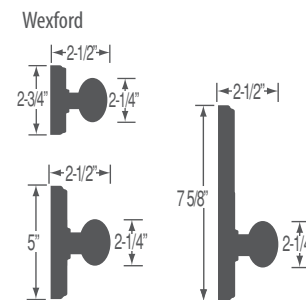

WEXFORD (F) KNOB

ROUND	7000	Passage (Hall & Closet)
	7005	Dummy Knob
	7010	Privacy (Bed & Bath)
	7040	Keylock (Keyed Entry)
PREMIERE	7100	Passage (Hall & Closet)
	7105	Dummy Knob
	7110	Privacy (Bed & Bath)
	7140	Keylock (Keyed Entry)
SUTTON	R/L7200	Passage (Hall & Closet)
	7205	Dummy Knob
	R/L7210	Privacy (Bed & Bath)