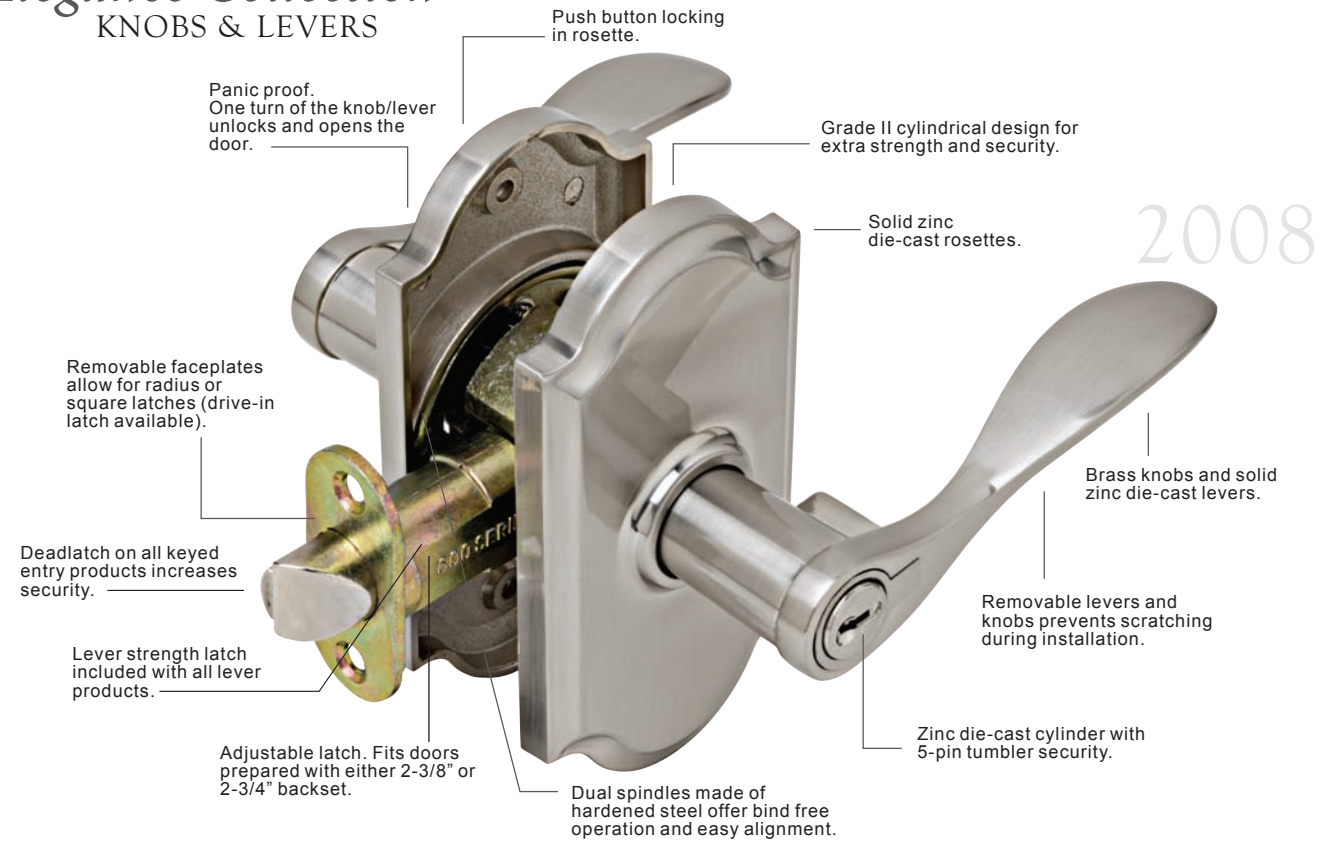

Elegance Collection

KNOBS & LEVERS

	Impresa™ (I) KNOB	Julienne™ (J) KNOB	BORDEÁU™ (U) HANDED LEVERSET
PREMIERE	1700 Passage (Hall & Closet)	1700 Passage (Hall & Closet)	R/L1700 Passage (Hall & Closet)
	1705 Dummy Knob	1705 Dummy Knob	R/L1705 Dummy Knob
	1710 Privacy (Bed & Bath)	1710 Privacy (Bed & Bath)	R/L1710 Privacy (Bed & Bath)
	1740 Keylock (Keyed Entry)	1740 Keylock (Keyed Entry)	R/L1740 Keylock (Keyed Entry)
WOODWARD	3700 Passage (Hall & Closet)	3700 Passage (Hall & Closet)	R/L2700 Passage (Hall & Closet)
	3705 Dummy Knob	3705 Dummy Knob	R/L2705 Dummy Knob
	3710 Privacy (Bed & Bath)	3710 Privacy (Bed & Bath)	R/L2710 Privacy (Bed & Bath)
	3740 Keylock (Keyed Entry)	3740 Keylock (Keyed Entry)	R/L2740 Keylock (Keyed Entry)

	LEGACY™ (Y) NON-HANDED LEVERSET	UTICA (P) NON-HANDED LEVERSET
PREMIERE	1700 Passage (Hall & Closet)	3700 Passage (Hall & Closet)
	1705 Dummy Knob	3705 Dummy Knob
	1710 Privacy (Bed & Bath)	3710 Privacy (Bed & Bath)
	1740 Not Available in Keylock	3740 Keylock (Keyed Entry)
OVAL	2700 Passage (Hall & Closet)	WOODWARD
	2705 Dummy Knob	3700 Passage (Hall & Closet)
	2710 Privacy (Bed & Bath)	3705 Dummy Knob
	2740 Not Available in Keylock	3710 Privacy (Bed & Bath)
		3740 Keylock (Keyed Entry)