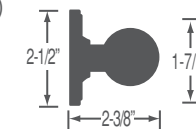

BALL (B) KNOB

- 600 Passage (Hall & Closet)
- 605 Dummy Knob
- 610 Privacy (Bed & Bath)
- 640 Keylock (Keyed Entry)
- 642 Vestibule Keylock