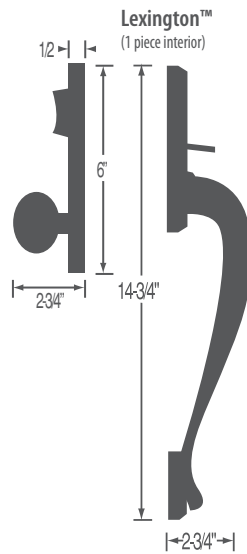

Interconnected LOCKSETS

2008

LEXINGTON™

- 1444 Interconnected key operation outside w/ inside thumbturn upper & locking panic-proof lower (deadlatch)
- 1445 Dummy Handle

Colonial™

(1 piece interior)

COLONIAL™

- 1414 Interconnected key operation outside w/ inside thumbturn upper & locking panic-proof lower (deadlatch)
- 1415 Dummy Handle

UNIGARD® RECTANGULAR

- 1501 Key operated ext., interconnected int. w/ thumbturn upper & passage, panic-proof lower knob. (Springlatch)
- 1510 With combined faceplate & ASA strikes (square only)

Unigard® (Rectangular)

(1 piece interior)

Unigard® (Oval)

(1 piece interior)

UNIGARD® OVAL

- 1530 Key operated ext., interconnected int. w/ thumbturn upper & passage, panic-proof lower knob. (Springlatch)
- 1550 With combined faceplate & ASA strikes (square only)

WESLOCK®
SECURITY. SAFETY & STYLE.

800.575.2658
www.weslock.com