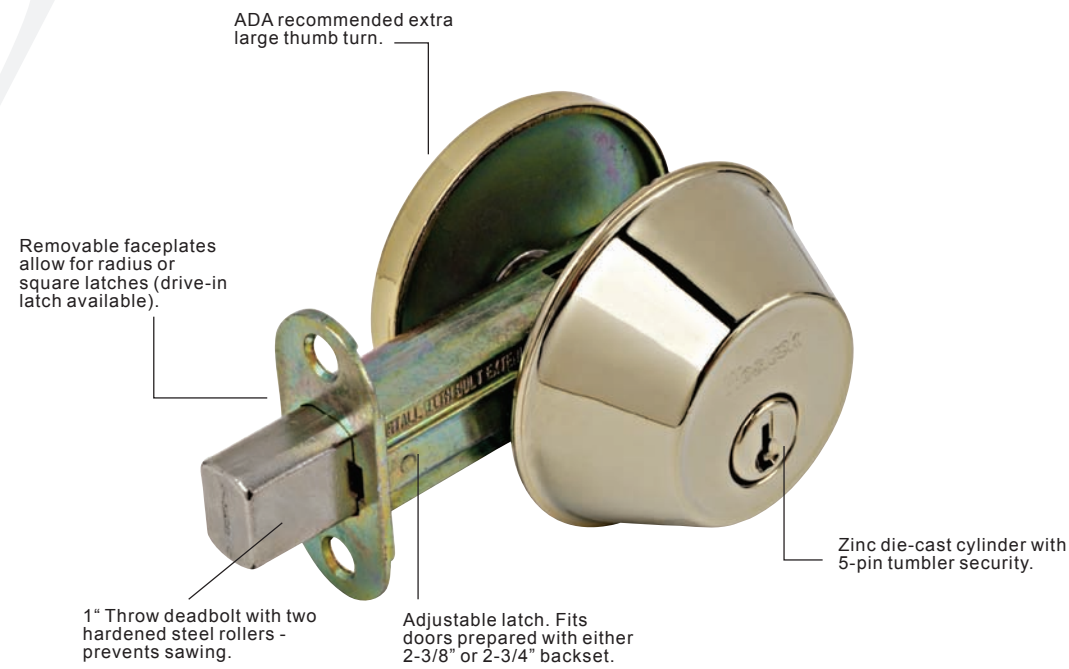

### ACCESS™ (A) NON-HANDED LEVERSETS

- 600 Passage (Hall & Closet)
- 605 Dummy Lever
- 610 Privacy (Bed & Bath)
- 640 Keylock (Lever x Lever)

### LEGACY (Y) NON-HANDED LEVERSETS

- 600 Passage (Hall & Closet)
- 605 Dummy Lever
- 610 Privacy (Bed & Bath)
- 640 Not available in Keylock

800.575.2658  
www.weslock.com

## ENTRY HANDLES & DEADBOLTS