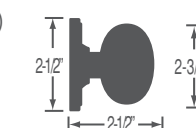

IMPRESA™ (I) KNOB

- 600 Passage (Hall & Closet)
- 605 Dummy Knob
- 606 Dummy Passage Set
- 610 Privacy (Bed & Bath)
- 640 Keylock (Keyed Entry)
- 642 Vestibule Keylock