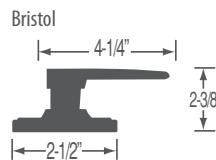

NEWPORT (X), BRISTOL (W), CENTURY (C), SOMERSET (V) NON-HANDED LEVERSETS

- 100 Passage (Hall & Closet)
- 105 Dummy Knob
- 110 Privacy (Bed & Bath)
- 140 Keylock (Keyed Entry)