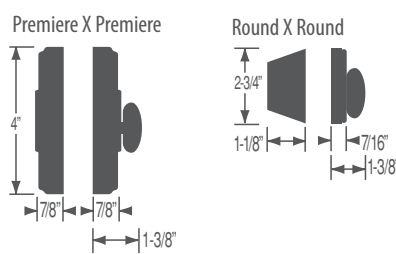

ROUND X ROUND

	7771	Single Cylinder
	7772	Double Cylinder