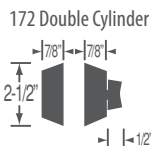

DEADBOLTS

- 167 Non Cylinder
- 171 Single Cylinder
- 172 Double Cylinder

800.575.2658
www.weslock.com