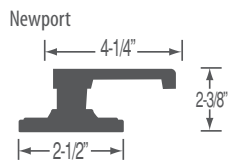

NEWPORT (X), BRISTOL (W), CENTURY (C), SOMERSET (V) NON-HANDED LEVERSETS

- 100 Passage (Hall & Closet)
- 105 Dummy Knob
- 110 Privacy (Bed & Bath)
- 140 Keylock (Keyed Entry)