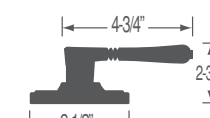

LEGACY (Y) NON-HANDED LEVERSETS

- 600 Passage (Hall & Closet)
- 605 Dummy Lever
- 610 Privacy (Bed & Bath)
- 640 Not available in Keylock