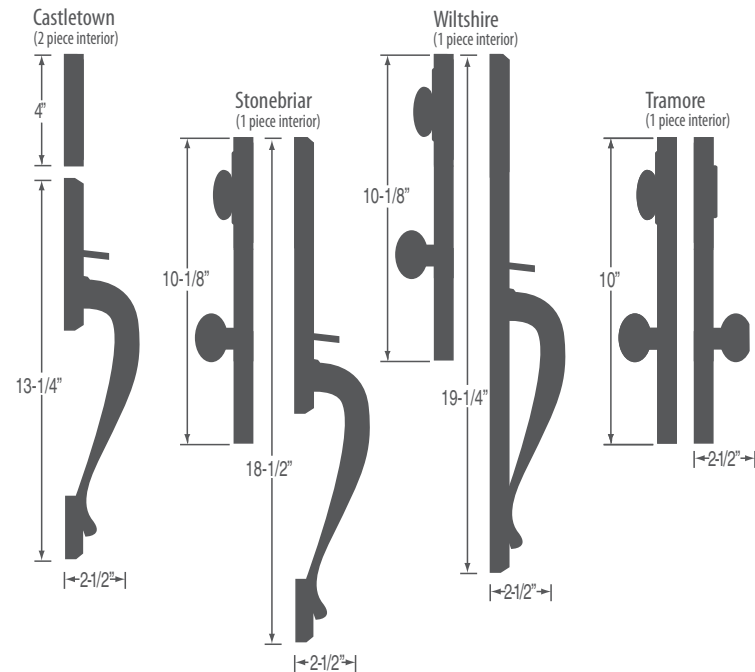

ROUND X ROUND

	7771	Single Cylinder
	7772	Double Cylinder