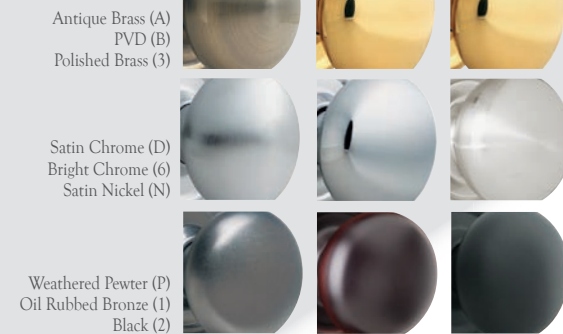

Traditionale Collection

KNOBS & LEVERS

2008

Knob & Lever Features

- Cylindrical Door Locks
- Meets ANSI A 156.2 Grade II lock standards
- 5-pin Cylinder
- Locksets have pre-installed installation screws, which are concealed behind a snap-on rosette
- Removable knobs/levers prevents scratching during installation
- Panic-Proof Keylock/Privacy- one turn of interior knob/lever unlocks & opens door
- Push Button locking in Rosette
- Weslock Keyway standard (Optional Schlage and Kwikset Keyway)
- Zinc diecasted levers
- All brass knobs & rosettes
- ADA compliant levers

Knob & Lever Specifications

- Adjustable Latches 2-3/8" or 2-3/4" with removable faceplates
- Fits doors prepared with 2-1/8" cross hole & 1" edge hole
- Adjusts to door thickness from 1-3/4" to 2-1/4"

Knob & Lever Warranty

- Limited Lifetime Mechanical Warranty
- Limited Lifetime Finish Warranty
- Lifetime PVD Finish on exterior Polished Brass Keylock function

Finishes

Traditionale Collection

ENTRY HANDLES & DEADBOLTS

2100 Series Entry Handle Features

- 5-pin Cylinder
- Solid Brass exterior
- 1" throw deadbolt with two hardened steel rollers - prevents sawing
- Weslock Keyway standard (Optional Schlage and Kwikset Keyway)

2100 Series Entry Handle Specifications

- Adjustable latches 2-3/8" or 2-3/4" with removable faceplates
- Fits doors prepared with 2-1/8" Top and 2-1/8" Bottom cross holes and 1" edge hole
- Adjusts to door thickness from 1-3/4" to 2"
- 5-1/4" minimum center to center cross hole spacing
- Optional door thickness 2" to 2-1/4"

2100 Series Entry Handle Warranty

- Limited Lifetime Mechanical Warranty
- Limited Lifetime Finish Warranty
- Lifetime PVD Finish on exterior Polished Brass

1300 Series Entry Handle Features