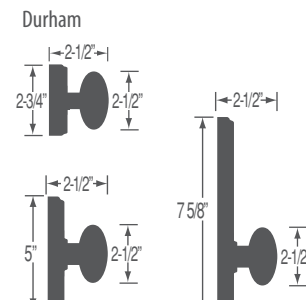

DURHAM (M) KNOB

ROUND	7000	Passage (Hall & Closet)
	7005	Dummy Knob
	7010	Privacy (Bed & Bath)
	7040	Keylock (Keyed Entry)
PREMIERE	7100	Passage (Hall & Closet)
	7105	Dummy Knob
	7110	Privacy (Bed & Bath)
	7140	Keylock (Keyed Entry)
SUTTON	R/L7200	Passage (Hall & Closet)
	7205	Dummy Knob
	R/L7210	Privacy (Bed & Bath)