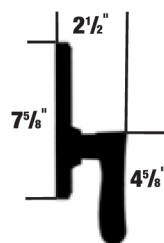

Lever Specifications:

- Adjustable latches $2\frac{3}{8}"$ or $2\frac{3}{4}"$ with removable faceplates
- Fits doors prepared with $2\frac{1}{8}"$ cross hole and 1" edge hole
- Adjusts to door thickness from $1\frac{3}{8}"$ to $1\frac{3}{4}"$
- Optional door thickness from $1\frac{3}{4}"$ to $2\frac{1}{4}"$
- Dual strikes $1\frac{5}{8}"$ x $2\frac{1}{4}"$ radius corner and square corner full lip

Lever Warranty:

- Limited Lifetime Mechanical Warranty

CARLOW (H) with Premiere Rose

Premiere

Sutton

CARLOW LEVER (H) Rose Options- PREMIERE, SQUARE & SUTTON SHAPE

Premiere		Square		Sutton	
Model	Function	Model	Function	Model	Function
R/L7100	Passage (Hall/Closet)	R/L7300	Passage (Hall/Closet)	R/L7200	Passage (Hall/Closet)
R/L7105	Dummy Lever	R/L7305	Dummy Lever	R/L7205	Dummy Lever
R/L7110	Privacy (Bed/Bath)	R/L7310	Privacy (Bed/Bath)	R/L 7210	Privacy (Bed/Bath)
R/L7140	Keylock (Keyed Entry)	R/L7340	Keylock (Keyed Entry)		