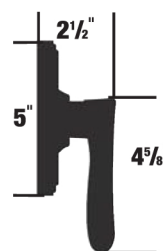

Lever Specifications:

- Adjustable latches $2\frac{3}{8}"$ or $2\frac{3}{4}"$ with removable faceplates
- Fits doors prepared with $2\frac{1}{8}"$ cross hole and 1" edge hole
- Adjusts to door thickness from $1\frac{3}{8}"$ to $1\frac{3}{4}"$
- Optional door thickness from $1\frac{3}{4}"$ to $2\frac{1}{4}"$
- Dual strikes $1\frac{5}{8}"$ x $2\frac{1}{4}"$ radius corner and square corner full lip

Lever Warranty:

- Limited Lifetime Mechanical Warranty

CARLOW (H) with Premiere Rose

Premiere

Sutton

CARLOW LEVER (H) Rose Options- PREMIERE, SQUARE & SUTTON SHAPE

Premiere		Square		Sutton	
Model	Function	Model	Function	Model	Function
R/L7100	Passage (Hall/Closet)	R/L7300	Passage (Hall/Closet)	R/L7200	Passage (Hall/Closet)
R/L7105	Dummy Lever	R/L7305	Dummy Lever	R/L7205	Dummy Lever
R/L7110	Privacy (Bed/Bath)	R/L7310	Privacy (Bed/Bath)	R/L 7210	Privacy (Bed/Bath)
R/L7140	Keylock (Keyed Entry)	R/L7340	Keylock (Keyed Entry)		