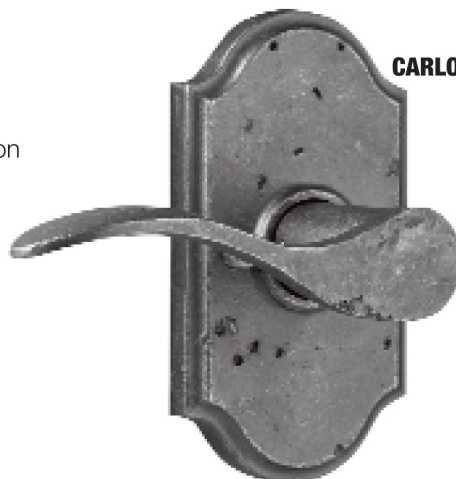

Molten Bronze Collection

Lever Features:

- Cylindrical Door Locks
- Meets ANSI A 156.2 Grade II lock standards
- Five pin Cylinder
- Removable knobs/levers prevents scratching during installation
- Panic-Proof Keylock/Privacy - one turn of interior knob/lever unlocks and opens door
- Push Button locking in Rosette
- Weslock® Keyway standard (Optional Schlage Keyway)
- Solid Molten Bronze Levers, Knobs and Rosettes

Lever Specifications:

- Adjustable latches $2\frac{3}{8}"$ or $2\frac{3}{4}"$ with removable faceplates
- Fits doors prepared with $2\frac{1}{8}"$ cross hole and 1" edge hole
- Adjusts to door thickness from $1\frac{3}{8}"$ to $1\frac{3}{4}"$
- Optional door thickness from $1\frac{3}{4}"$ to $2\frac{1}{4}"$
- Dual strikes $1\frac{5}{8}"$ x $2\frac{1}{4}"$ radius corner and square corner full lip

Lever Warranty:

- Limited Lifetime Mechanical Warranty

CARLOW (H) with Premiere Rose

Premiere

Sutton

CARLOW LEVER (H) Rose Options- PREMIERE, SQUARE & SUTTON SHAPE

Premiere		Square		Sutton	
Model	Function	Model	Function	Model	Function
R/L7100	Passage (Hall/Closet)	R/L7300	Passage (Hall/Closet)	R/L7200	Passage (Hall/Closet)
R/L7105	Dummy Lever	R/L7305	Dummy Lever	R/L7205	Dummy Lever
R/L7110	Privacy (Bed/Bath)	R/L7310	Privacy (Bed/Bath)	R/L 7210	Privacy (Bed/Bath)
R/L7140	Keylock (Keyed Entry)	R/L7340	Keylock (Keyed Entry)		

FINISHES: P (Weathered Pewter), 1 (Oil-Rubbed Bronze).