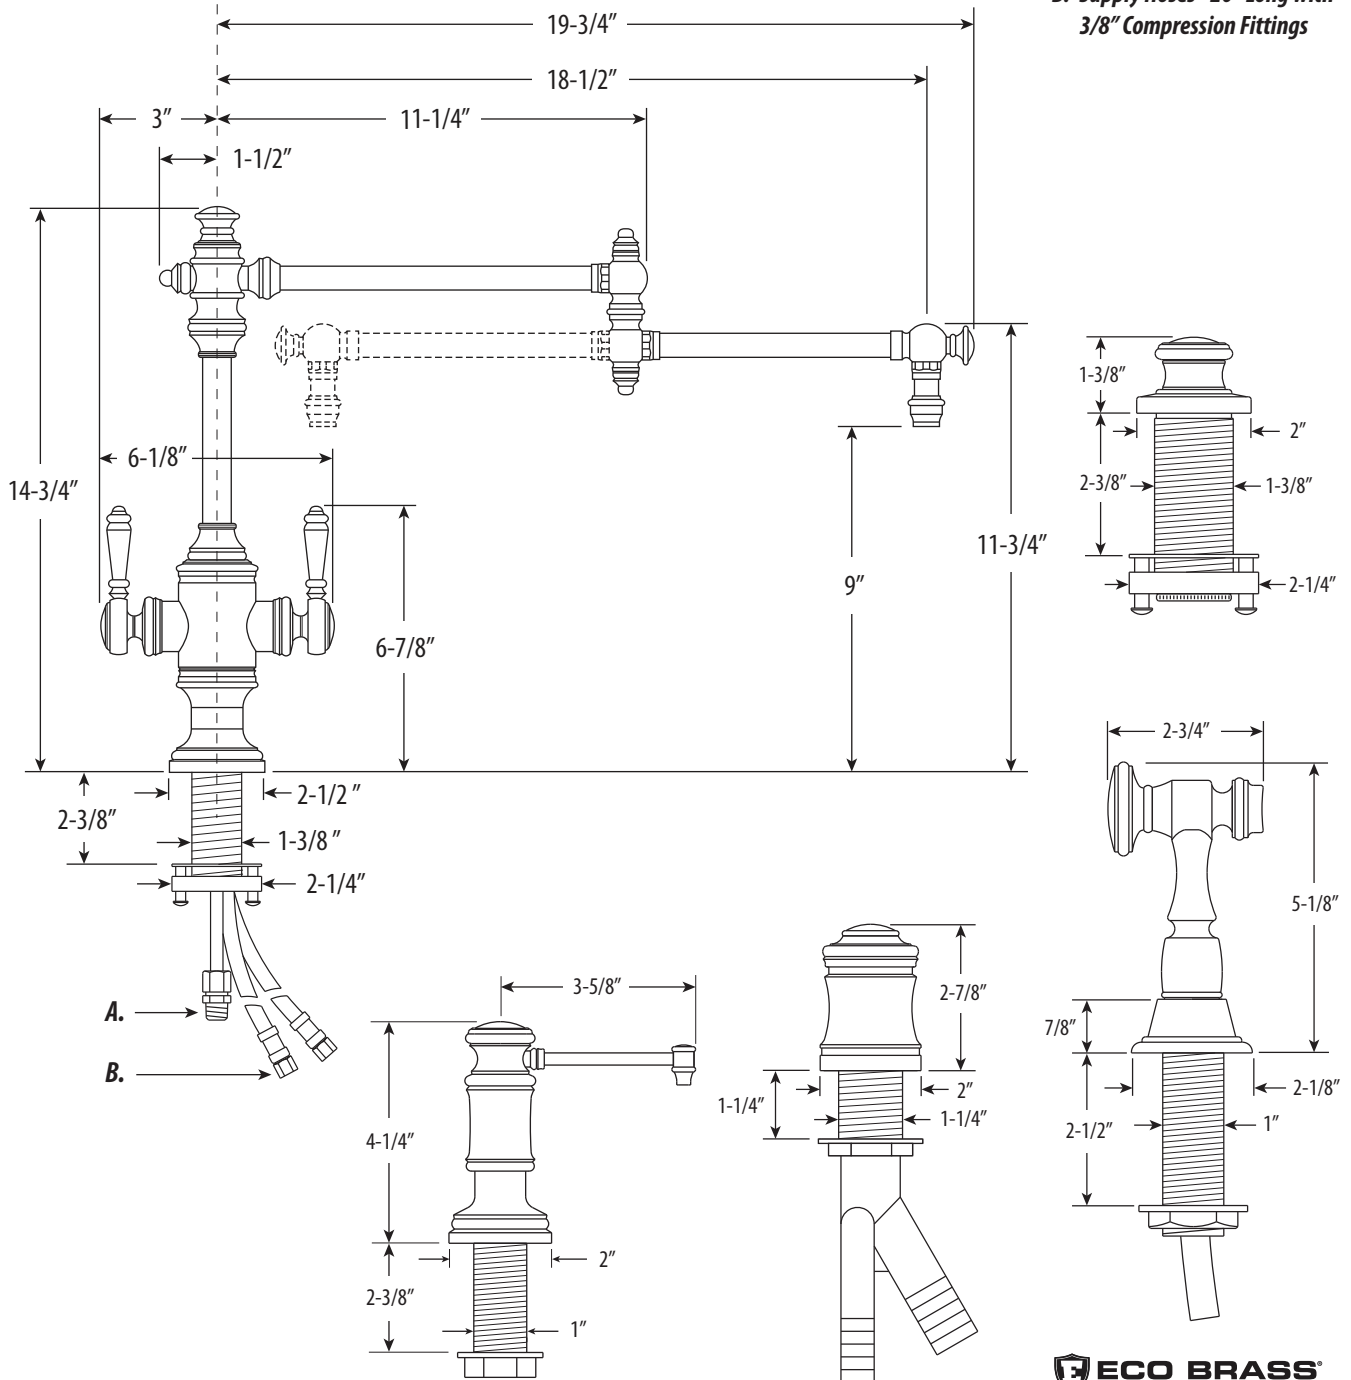

TOWSON TWO HANDLE KITCHEN FAUCET / 18" SPOUT / 4PC. SUITE

8010-18-4

- Max Counter Thickness 2-3/8"
- Minimum Install Hole Size 1-1/2"

- A. Side Spray Connection with 1/4" NPT Pipe Fitting
- B. Supply Hoses - 20" Long with 3/8" Compression Fittings

DIMENSIONS MAY VARY AND ARE SUBJECT TO CHANGE. NO RESPONSIBILITY IS ASSUMED FOR USE OF SUPERCEDED OR VOIDED DATA