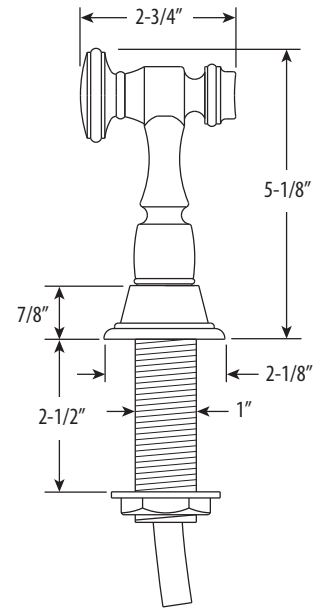

## TOWSON KITCHEN FAUCET / 12" ARTICULATED SPOUT / 3PC. SUITE

# 4100-12-3

- Max Counter Thickness 2-3/8"
- Minimum Install Hole Size 1-3/8"

- A. Side Spray Connection with 1/4" NPT Pipe Fitting
- B. Supply Hoses - 20" Long with 3/8" Compression Fittings

DIMENSIONS MAY VARY AND ARE SUBJECT TO CHANGE. NO RESPONSIBILITY IS ASSUMED FOR USE OF SUPERCEDED OR VOIDED DATA