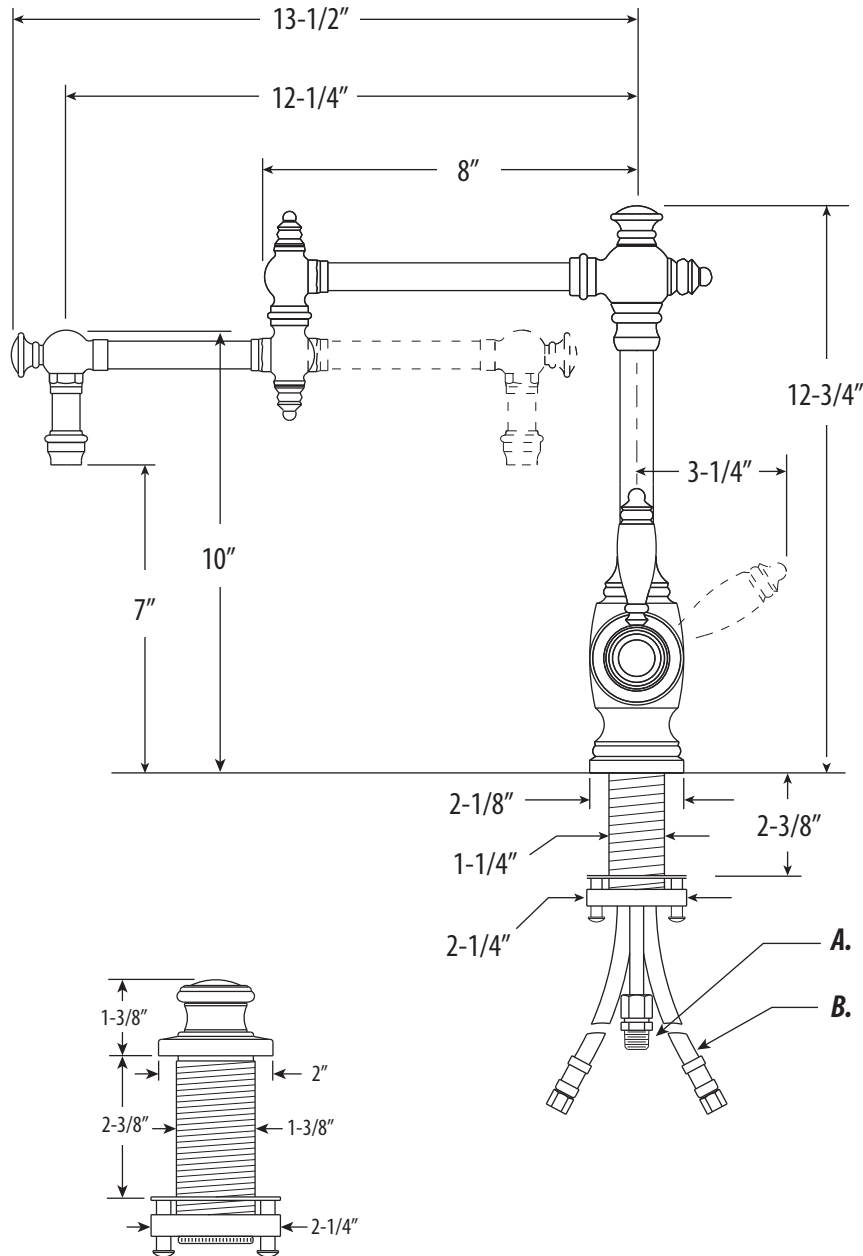

## TOWSON KITCHEN FAUCET / 12" ARTICULATED SPOUT / 3PC. SUITE

# 4100-12-3

- Max Counter Thickness 2-3/8"
- Minimum Install Hole Size 1-3/8"

- A. Side Spray Connection with 1/4" NPT Pipe Fitting
- B. Supply Hoses - 20" Long with 3/8" Compression Fittings

DIMENSIONS MAY VARY AND ARE SUBJECT TO CHANGE. NO RESPONSIBILITY IS ASSUMED FOR USE OF SUPERCEDED OR VOIDED DATA