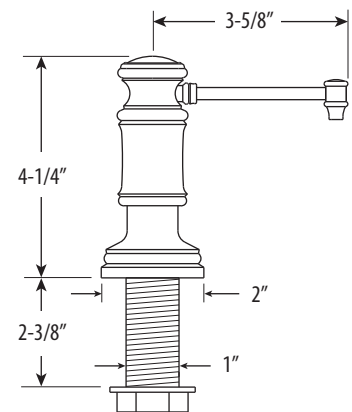

## TOWSON KITCHEN FAUCET / 12" ARTICULATED SPOUT / 3PC. SUITE

# 4100-12-3

- Max Counter Thickness 2-3/8"
- Minimum Install Hole Size 1-3/8"

- A. Side Spray Connection with 1/4" NPT Pipe Fitting
- B. Supply Hoses - 20" Long with 3/8" Compression Fittings

DIMENSIONS MAY VARY AND ARE SUBJECT TO CHANGE. NO RESPONSIBILITY IS ASSUMED FOR USE OF SUPERCEDED OR VOIDED DATA