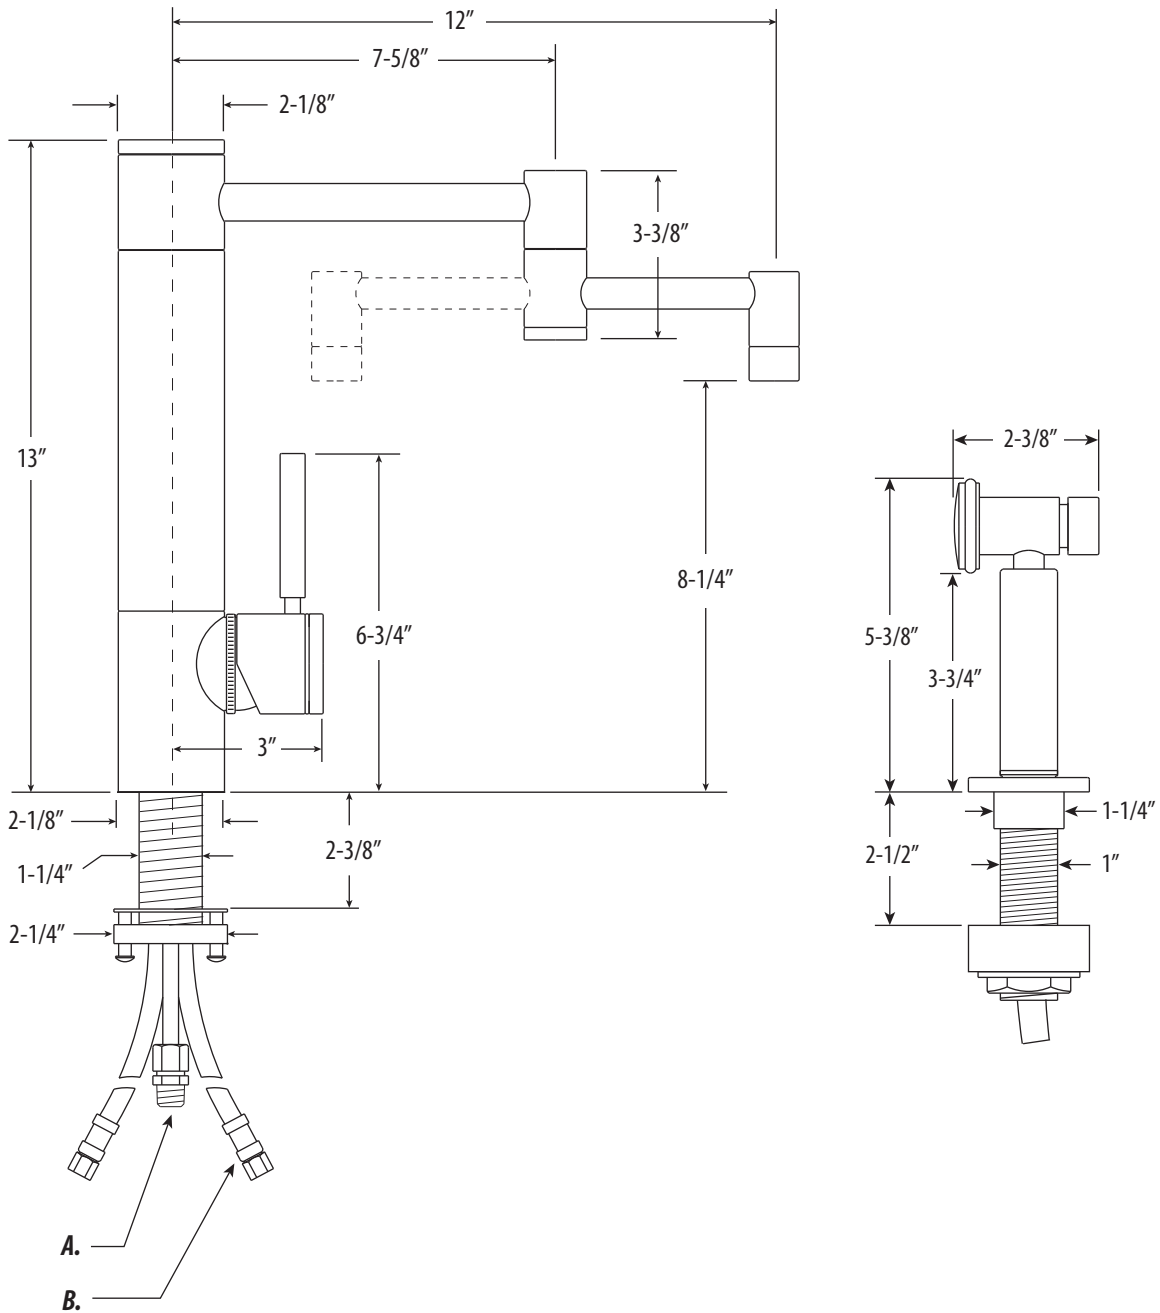

## HUNLEY KITCHEN FAUCET / 12" ARTICULATED SPOUT / W SIDE SPRAY

# 3600-12-1

- MAX COUNTER THICKNESS 2-3/8"
- MINIMUM INSTALL HOLE SIZE 1-3/8"

- A. Side Spray Connection with 1/4" NPT Pipe Fitting
- B. Supply Hoses - 20" Long with 3/8" Compression Fittings

DIMENSIONS MAY VARY AND ARE SUBJECT TO CHANGE. NO RESPONSIBILITY IS ASSUMED FOR USE OF SUPERCEDED OR VOIDED DATA