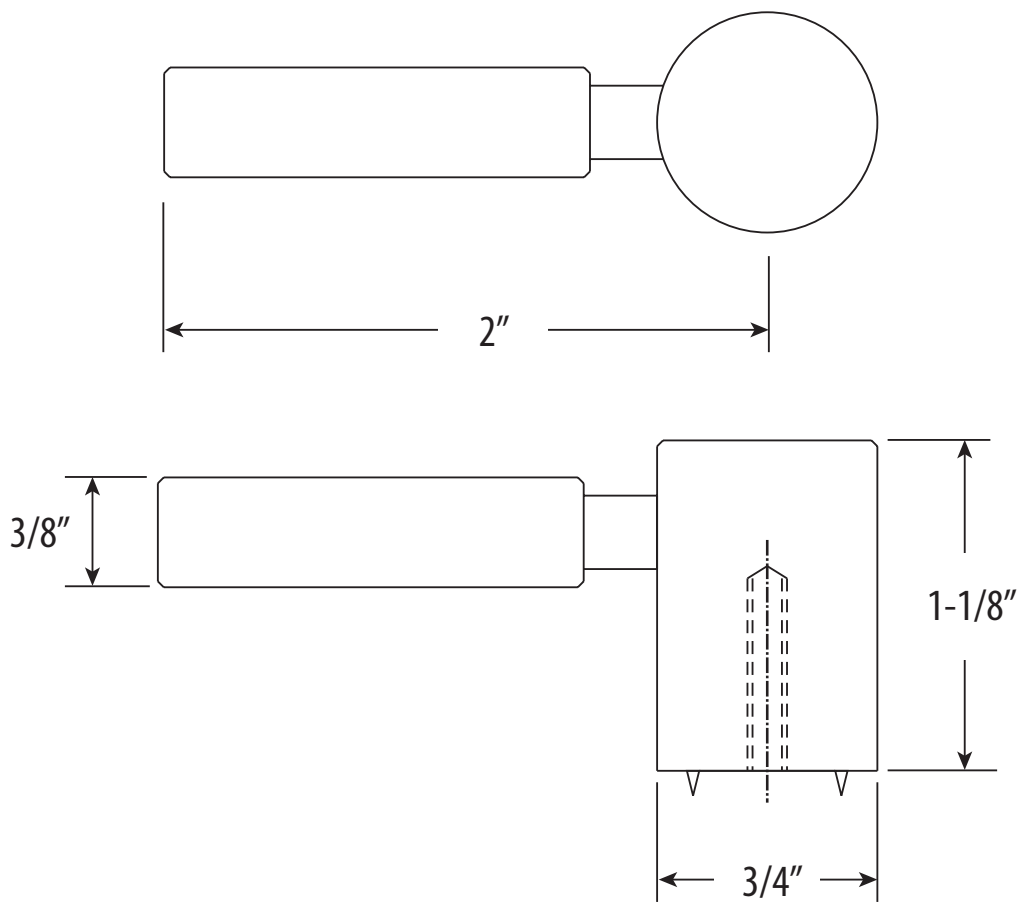

CONTEMPORARY CABINET POST PULL

HCK-102

- Break to length screws
- Fits materials from 1/2" to 1-1/2" thick

DIMENSIONS MAY VARY AND ARE SUBJECT TO CHANGE. NO RESPONSIBILITY IS ASSUMED FOR USE OF SUPERCEDED OR VOIDED DATA