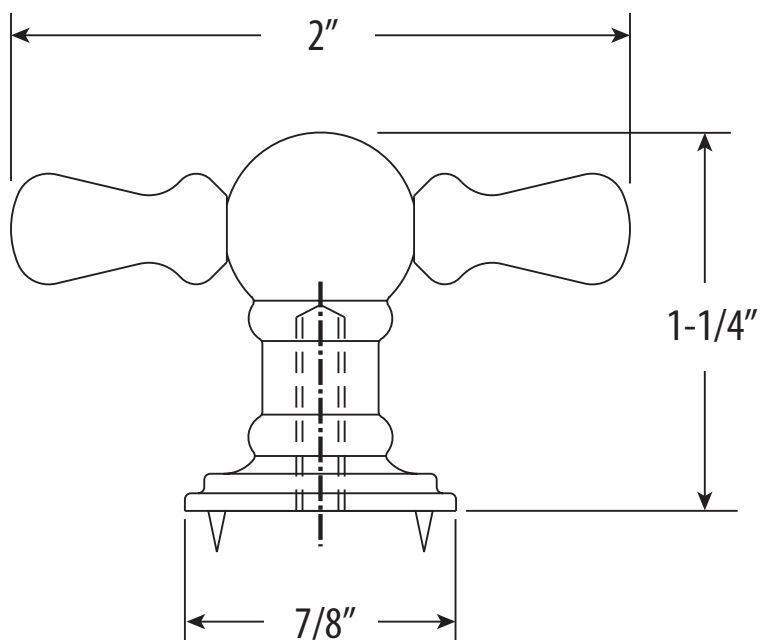

TRADITIONAL SMALL DECORATIVE CABINET T-PULL

HTK-006

- Break to length screws
- Fits materials from 1/2" to 1-1/2" thick

 **ECO BRASS**
HIGH PERFORMANCE LEAD FREE BRASS

DIMENSIONS MAY VARY AND ARE SUBJECT TO CHANGE. NO RESPONSIBILITY IS ASSUMED FOR USE OF SUPERCEDED OR VOIDED DATA