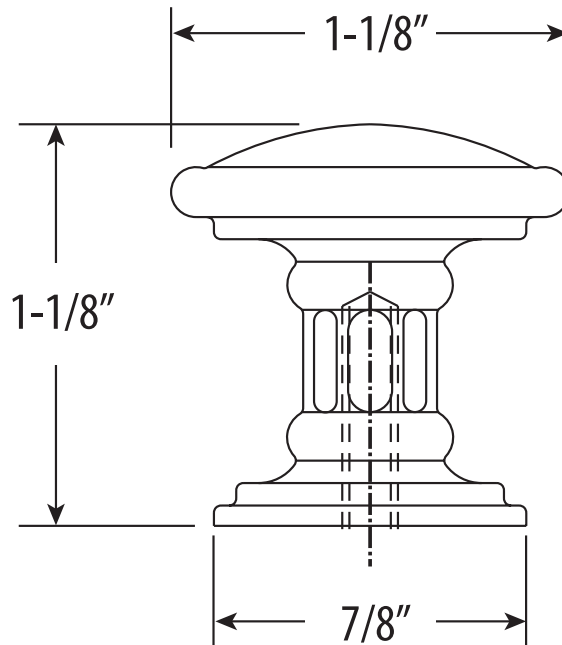

## TRADITIONAL SMALL PLAIN CABINET KNOB

# HTK-001

- Break to length screws
- Fits materials from 1/2" to 1-1/2" thick

 **ECO BRASS**  
HIGH PERFORMANCE LEAD FREE BRASS

*DIMENSIONS MAY VARY AND ARE SUBJECT TO CHANGE. NO RESPONSIBILITY IS ASSUMED FOR USE OF SUPERCEDED OR VOIDED DATA*