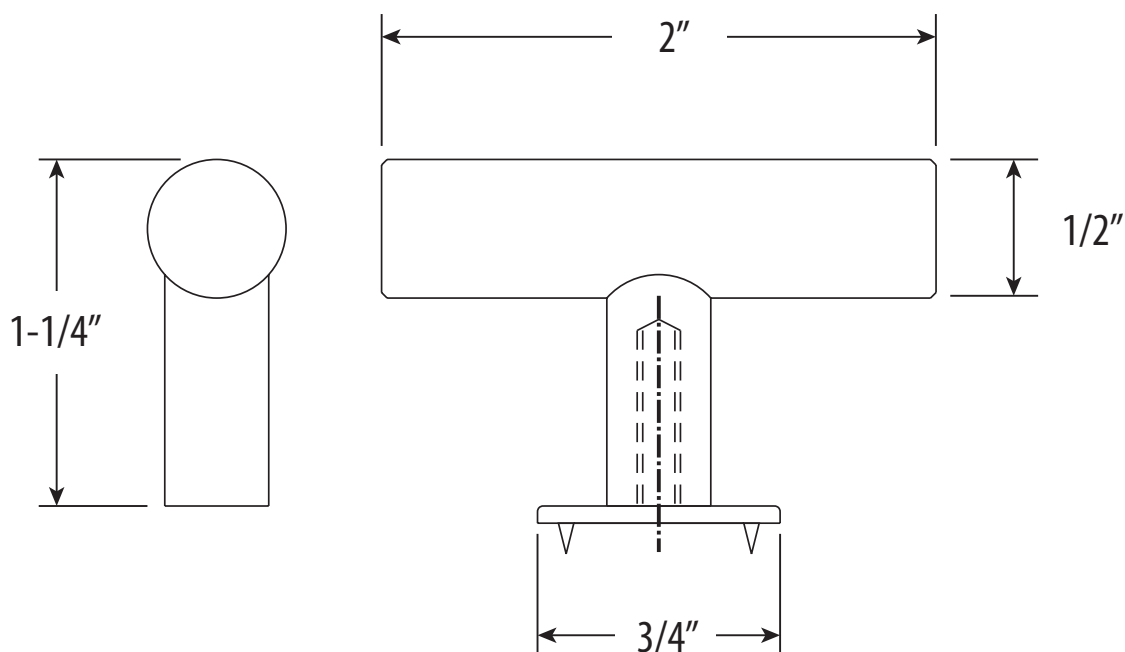

CONTEMPORARY CABINET T-PULL

HCK-103

- Break to length screws
- Fits materials from 1/2" to 1-1/2" thick

 **ECO BRASS**
HIGH PERFORMANCE LEAD FREE BRASS

DIMENSIONS MAY VARY AND ARE SUBJECT TO CHANGE. NO RESPONSIBILITY IS ASSUMED FOR USE OF SUPERCEDED OR VOIDED DATA