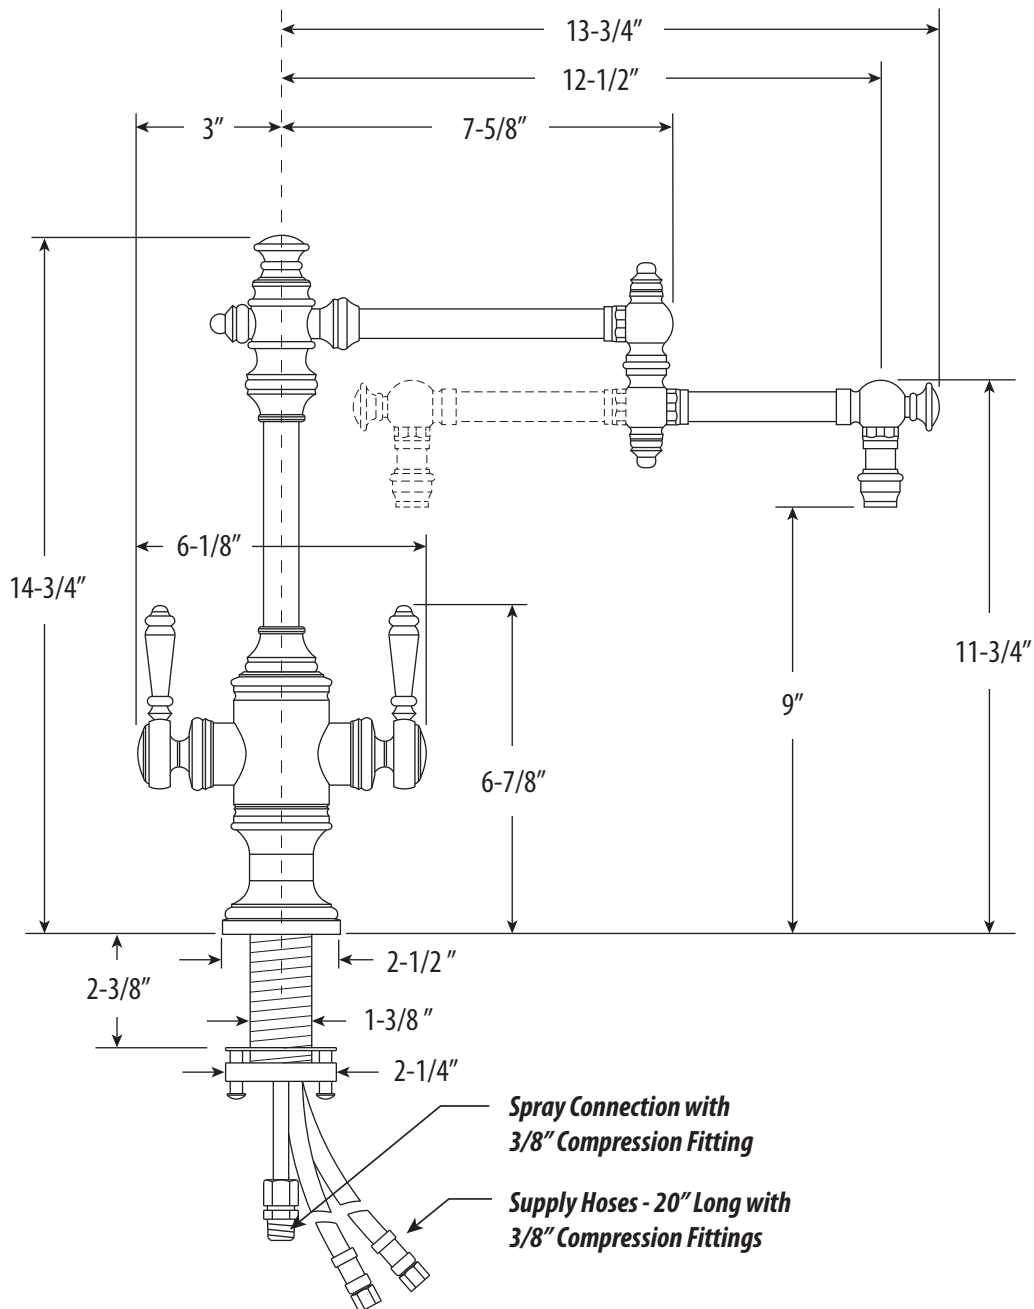

## TOWSON TWO HANDLE KITCHEN FAUCET / 12" ARTICULATED SPOUT

# 8010-12

- Max Counter Thickness 2-3/8"
- Minimum Install Hole Size 1-1/2"

DIMENSIONS MAY VARY AND ARE SUBJECT TO CHANGE. NO RESPONSIBILITY IS ASSUMED FOR USE OF SUPERCEDED OR VOIDED DATA