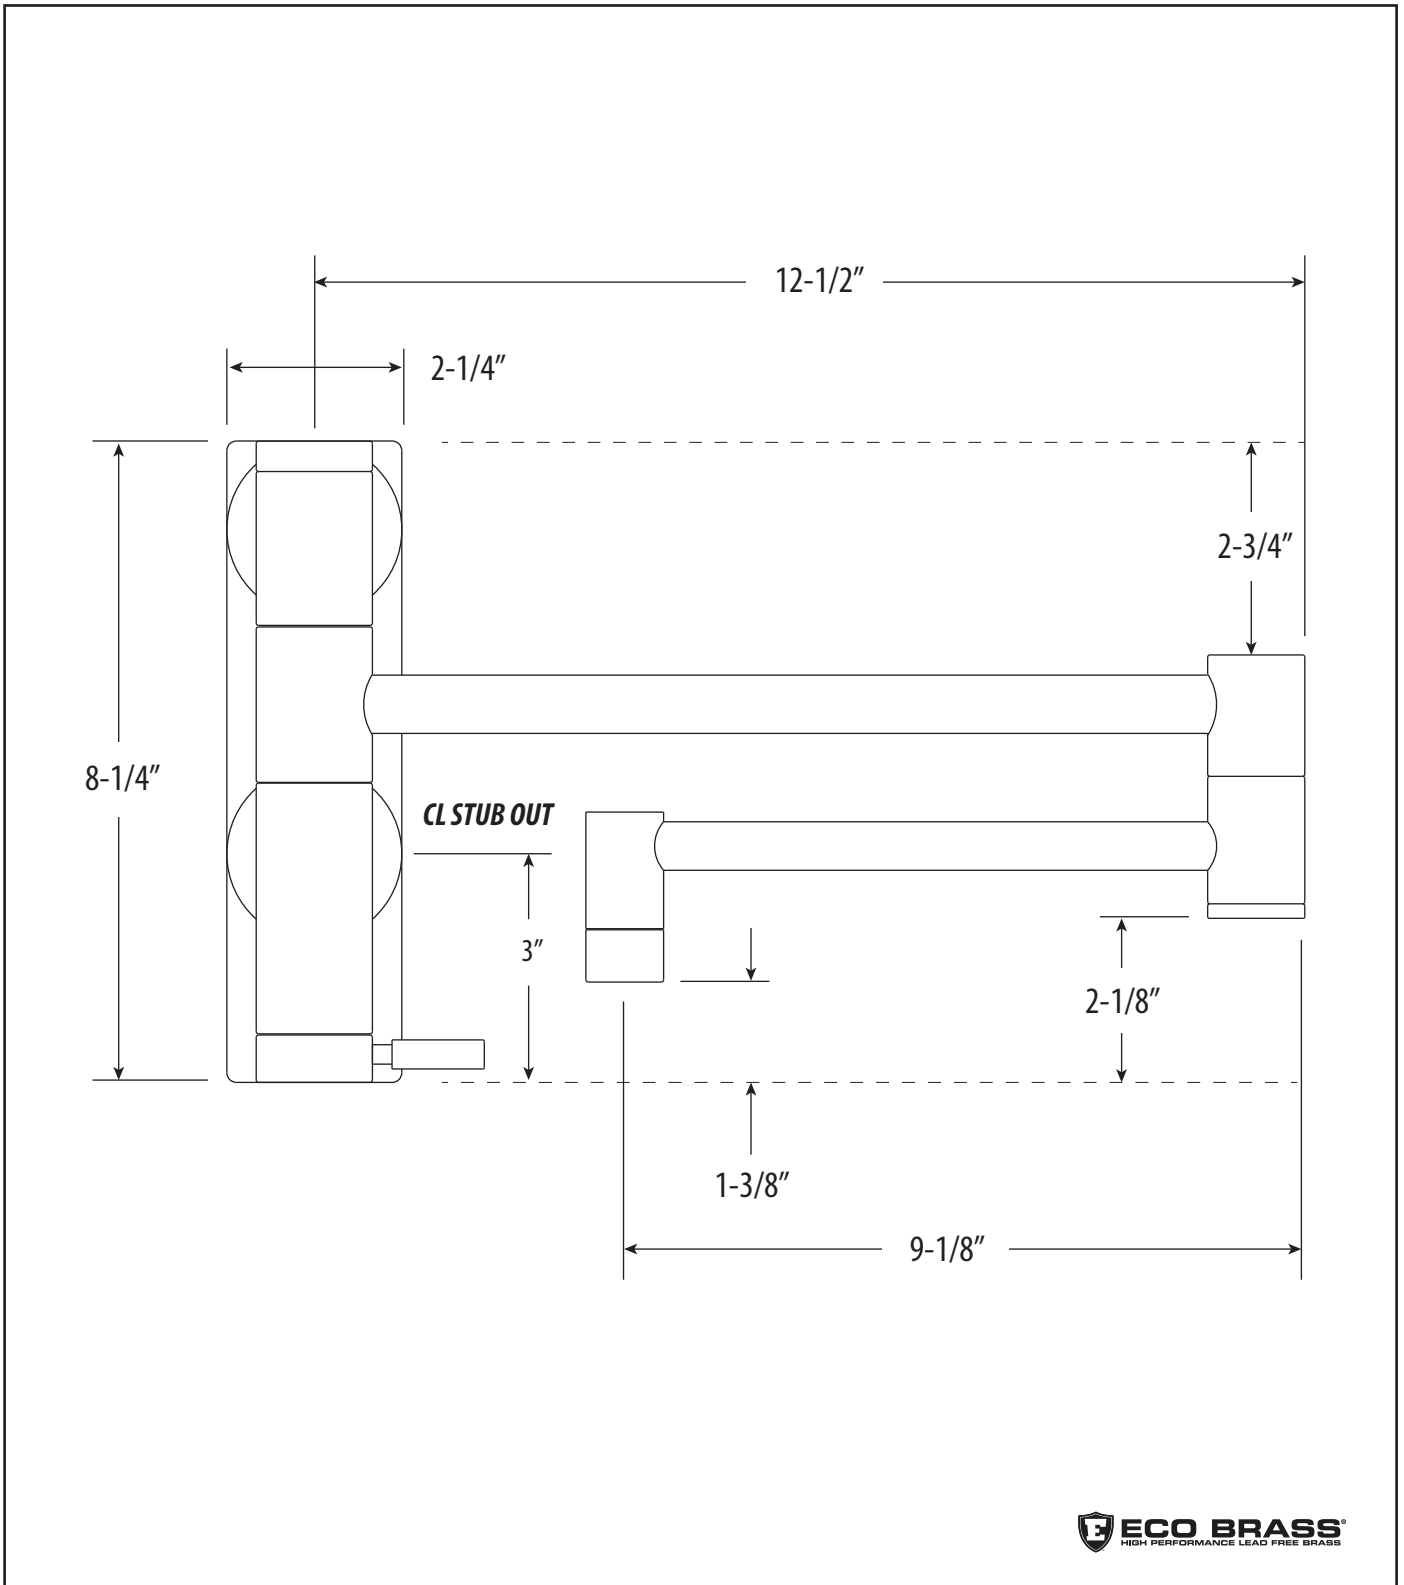

CONTEMPORARY WALL MOUNTED POTFILLER

3200

DIMENSIONS MAY VARY AND ARE SUBJECT TO CHANGE. NO RESPONSIBILITY IS ASSUMED FOR USE OF SUPERCEDED OR VOIDED DATA