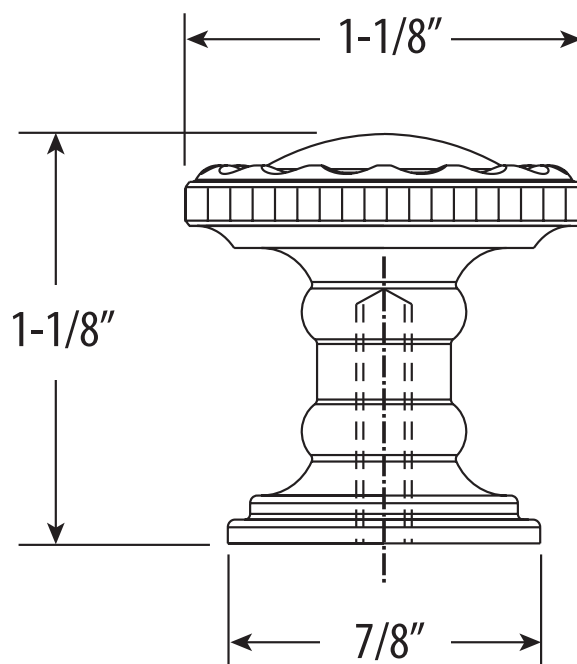

TRADITIONAL SMALL DECORATIVE CABINET KNOB

HTK-003

- Break to length screws
- Fits materials from 1/2" to 1-1/2" thick

 **ECO BRASS**
HIGH PERFORMANCE LEAD FREE BRASS

DIMENSIONS MAY VARY AND ARE SUBJECT TO CHANGE. NO RESPONSIBILITY IS ASSUMED FOR USE OF SUPERCEDED OR VOIDED DATA