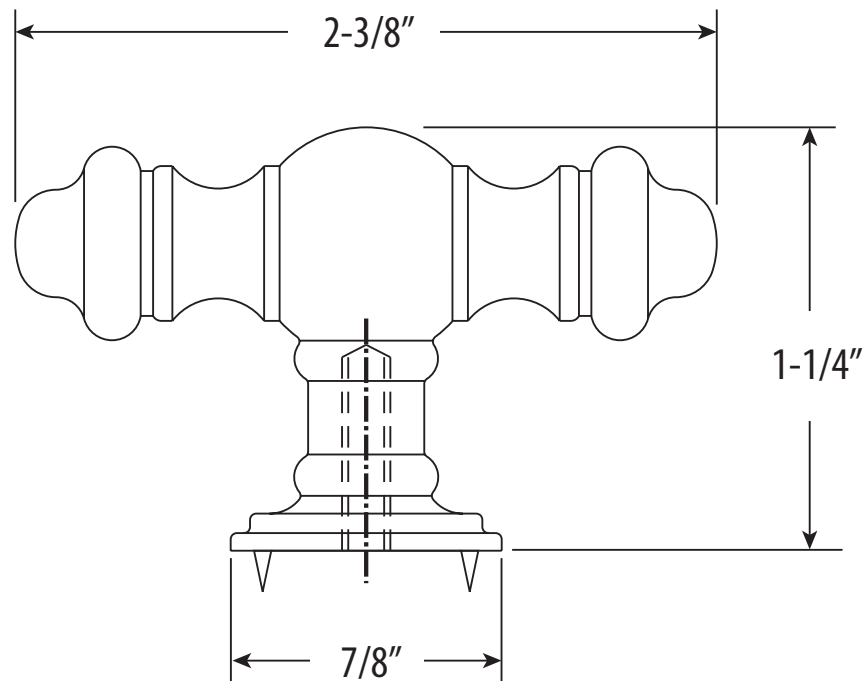

## TRADITIONAL LARGE DECORATIVE CABINET T-PULL

# HTK-007

- Break to length screws
- Fits materials from 1/2" to 1-1/2" thick

 **ECO BRASS**  
HIGH PERFORMANCE LEAD FREE BRASS

*DIMENSIONS MAY VARY AND ARE SUBJECT TO CHANGE. NO RESPONSIBILITY IS ASSUMED FOR USE OF SUPERCEDED OR VOIDED DATA*