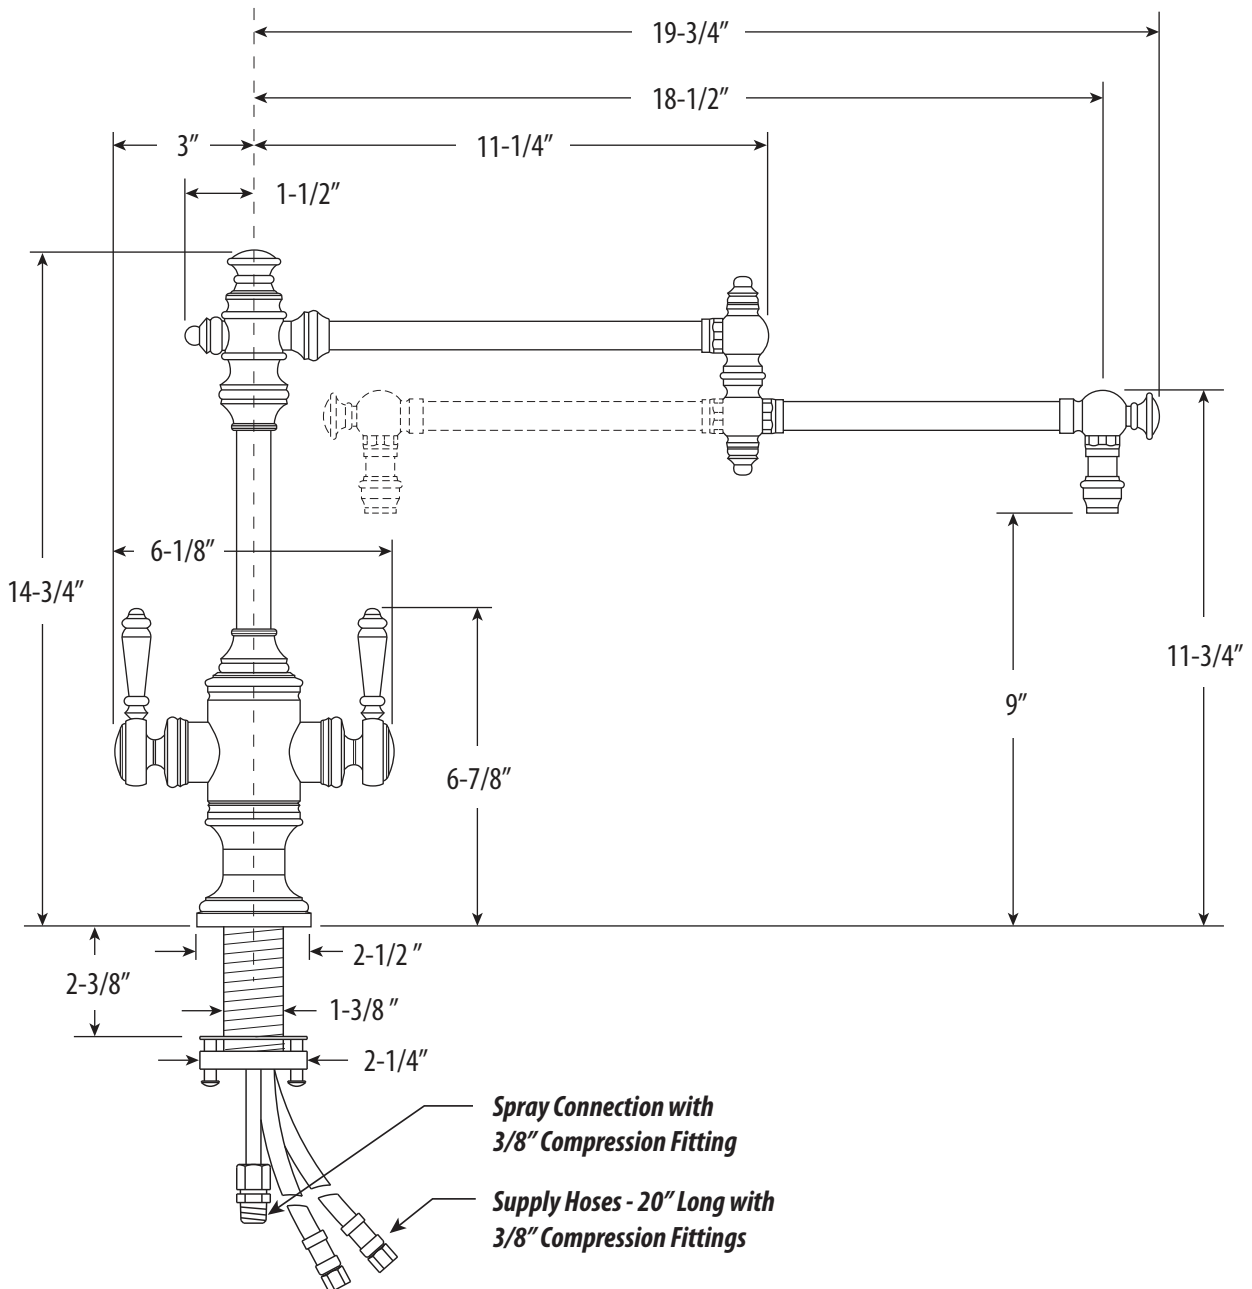

TOWSON TWO HANDLE KITCHEN FAUCET / 18" ARTICULATED SPOUT

8010-18

- Max Counter Thickness 2-3/8"
- Minimum Install Hole Size 1-1/2"

DIMENSIONS MAY VARY AND ARE SUBJECT TO CHANGE. NO RESPONSIBILITY IS ASSUMED FOR USE OF SUPERCEDED OR VOIDED DATA