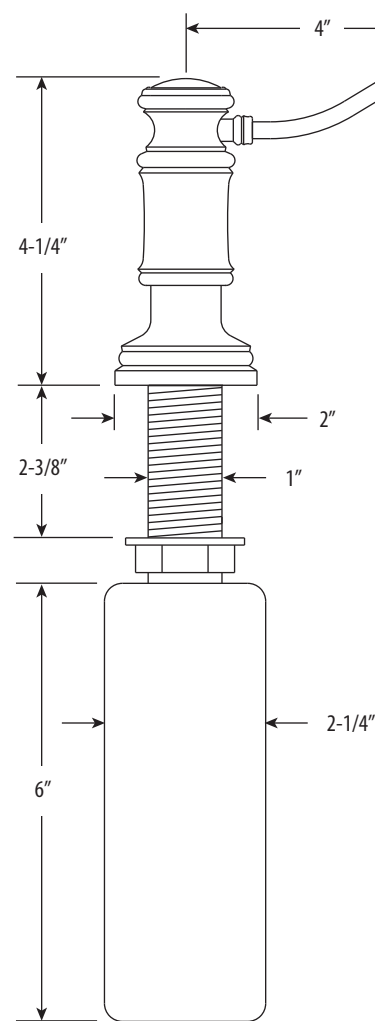

TRADITIONAL SOAP/LOTION DISPENSER - HOOK SPOUT

Model # 4060

PRODUCT DESCRIPTION

- Above the deck design.
- Easy operation and eliminates broken fingernails.
- **Hook spout.**
- Internal guides for smooth pump action and solid feel.
- Anti-wick tip helps protect delicate patina finishes.
- Solid brass construction.
- Removable soap/lotion pump for easy refill.
- 12 oz. capacity (approx).

- Max Counter Thickness 2-3/8"
- Install Hole Size Adaptable Up to 1-3/8"

DIMENSIONS MAY VARY AND ARE SUBJECT TO CHANGE. NO RESPONSIBILITY IS ASSUMED FOR USE OF SUPERCEDED OR VOIDED DATA

AVAILABLE IN 33 FINISHES

<i>Almond - 01</i>	<i>Black Nickel - BLN</i>	<i>Distressed Antique Copper - DAC</i>	<i>Polished Gold - PG</i>	<i>Unlaquered Polished Brass - UPB</i>
<i>Antique Brass - AB</i>	<i>Black-Oil Rubbed Bronze - ORB</i>	<i>Distressed American Bronze - DAMB</i>	<i>Polished Nickel - PN</i>	<i>Venetian Bronze - VB</i>
<i>Antique Bronze - ABZ</i>	<i>Biscuit - 07</i>	<i>Distressed Antique Pewter - DAP</i>	<i>Satin Brass - SB</i>	<i>Weathered Brass - WB</i>
<i>Antique Copper - AC</i>	<i>Caribbean Bronze - CB</i>	<i>Euro-White - EW</i>	<i>Satin Chrome - SC</i>	<i>Weathered Copper - WC</i>
<i>American Bronze - AMB</i>	<i>Chocolate Bronze - CHB</i>	<i>Matte Black - MB</i>	<i>Satin Gold - SG</i>	<i>White - WT</i>
<i>Antique Pewter - AP</i>	<i>Chrome - CH</i>	<i>Polished Brass - PB</i>	<i>Satin Nickel - SN</i>	
<i>Black - 06</i>	<i>Distressed Antique Brass - DAB</i>	<i>Polished Copper - PC</i>	<i>Tuscan Brass - TB</i>	