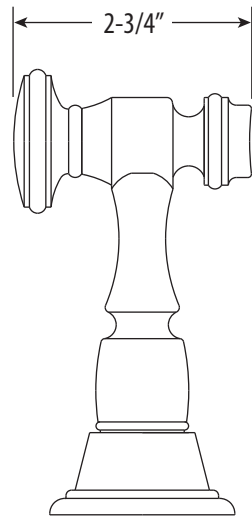

TRADITIONAL SIDE SPRAY

Model # 4025

PRODUCT DESCRIPTION

- Works with all Waterstone Kitchen, Bridge and Prep Faucets.
- Ergonomic insulated handle.
- No drip spray nozzle head.
- Solid brass construction.
- Includes mounting base
- PTFE bump guard.
- 48" nylon reinforced connection hose.

CODES/STANDARDS APPLICABLE

Specified model meets or exceeds the following:

- ASME A112.18.1
- CSA B125.1
- NSF 61, 372
- CALGreen

- Max Counter Thickness 2-1/2"
- Install Hole Size Adaptable Up to 1-3/8"

DIMENSIONS MAY VARY AND ARE SUBJECT TO CHANGE. NO RESPONSIBILITY IS ASSUMED FOR USE OF SUPERCEDED OR VOIDED DATA

AVAILABLE IN 33 FINISHES

Almond - 01	Black Nickel - BLN	Distressed Antique Copper - DAC	Polished Gold - PG	Unlaquered Polished Brass - UPB
Antique Brass - AB	Black-Oil Rubbed Bronze - ORB	Distressed American Bronze - DAMB	Polished Nickel - PN	Venetian Bronze - VB
Antique Bronze - ABZ	Biscuit - 07	Distressed Antique Pewter - DAP	Satin Brass - SB	Weathered Brass - WB
Antique Copper - AC	Caribbean Bronze - CB	Euro-White - EW	Satin Chrome - SC	Weathered Copper - WC
American Bronze - AMB	Chocolate Bronze - CHB	Matte Black - MB	Satin Gold - SG	White - WT
Antique Pewter - AP	Chrome - CH	Polished Brass - PB	Satin Nickel - SN	
Black - 06	Distressed Antique Brass - DAB	Polished Copper - PC	Tuscan Brass - TB	