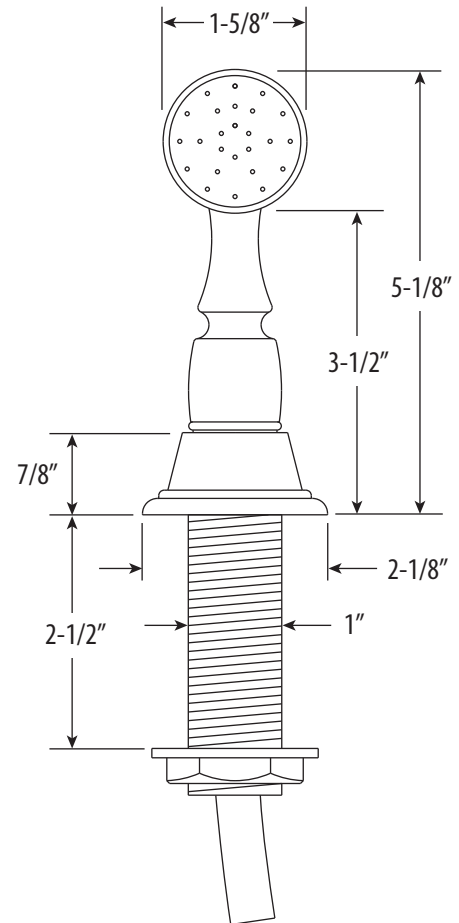

TRADITIONAL SIDE SPRAY

Model # 4025

PRODUCT DESCRIPTION

- Works with all Waterstone Kitchen, Bridge and Prep Faucets.
- Ergonomic insulated handle.
- No drip spray nozzle head.
- Solid brass construction.
- Includes mounting base
- PTFE bump guard.
- 48" nylon reinforced connection hose.

CODES/STANDARDS APPLICABLE

Specified model meets or exceeds the following:

- ASME A112.18.1
- CSA B125.1
- NSF 61, 372
- CALGreen

- Max Counter Thickness 2-1/2"
- Install Hole Size Adaptable Up to 1-3/8"

DIMENSIONS MAY VARY AND ARE SUBJECT TO CHANGE. NO RESPONSIBILITY IS ASSUMED FOR USE OF SUPERCEDED OR VOIDED DATA

AVAILABLE IN 33 FINISHES

Almond - 01	Black Nickel - BLN	Distressed Antique Copper - DAC	Polished Gold - PG	Unlaquered Polished Brass - UPB
Antique Brass - AB	Black-Oil Rubbed Bronze - ORB	Distressed American Bronze - DAMB	Polished Nickel - PN	Venetian Bronze - VB
Antique Bronze - ABZ	Biscuit - 07	Distressed Antique Pewter - DAP	Satin Brass - SB	Weathered Brass - WB
Antique Copper - AC	Caribbean Bronze - CB	Euro-White - EW	Satin Chrome - SC	Weathered Copper - WC
American Bronze - AMB	Chocolate Bronze - CHB	Matte Black - MB	Satin Gold - SG	White - WT
Antique Pewter - AP	Chrome - CH	Polished Brass - PB	Satin Nickel - SN	
Black - 06	Distressed Antique Brass - DAB	Polished Copper - PC	Tuscan Brass - TB	