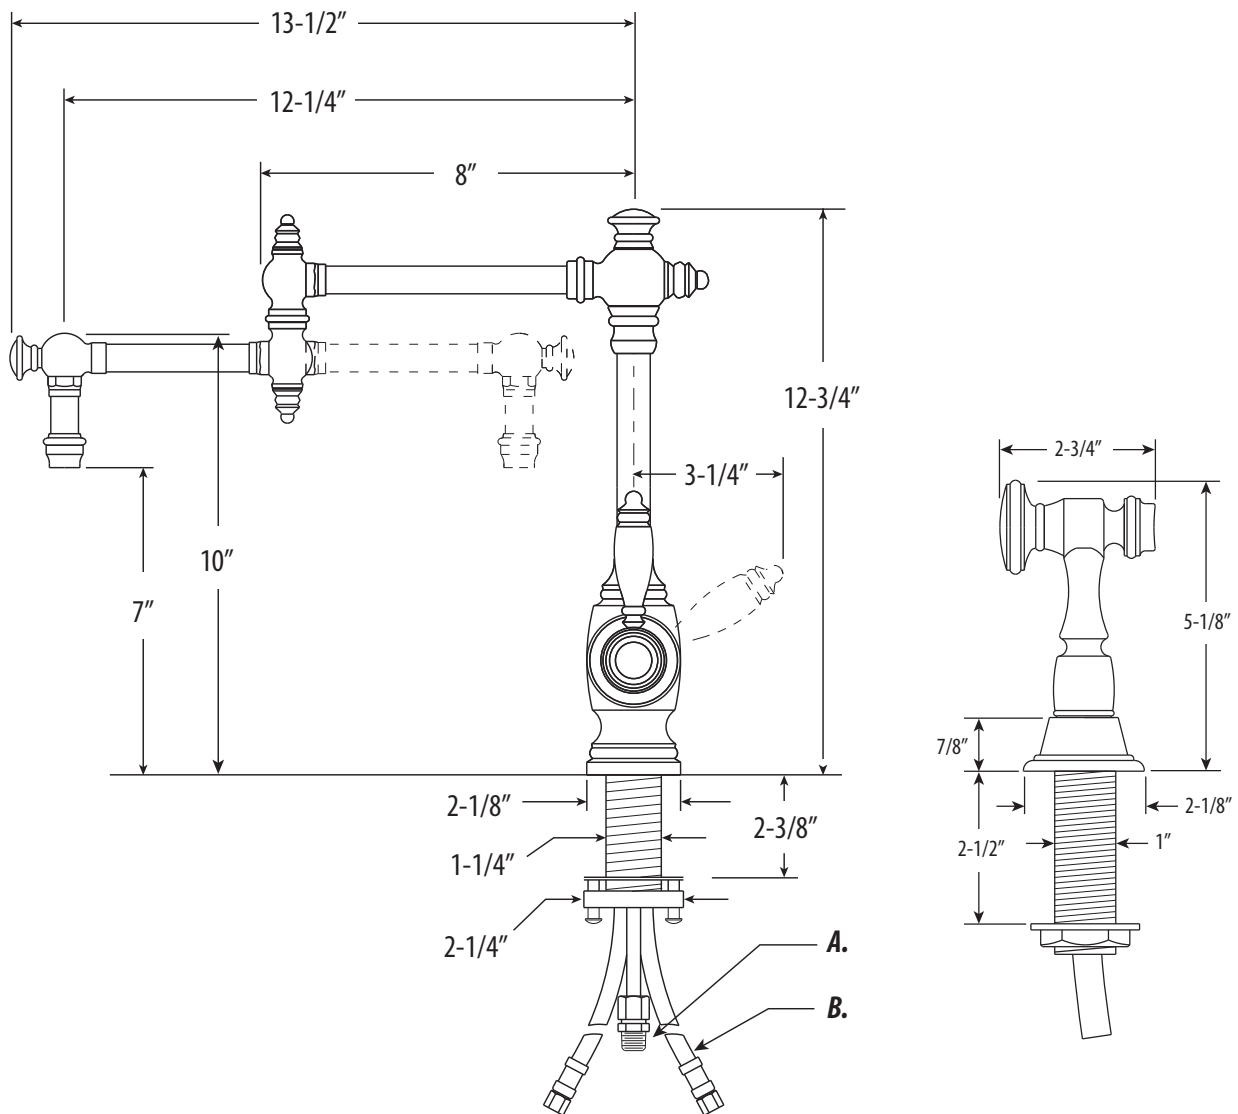

## TOWSON KITCHEN FAUCET / 12" ARTICULATED SPOUT / W SIDE SPRAY

# 4100-12-1

- Max Counter Thickness 2-3/8"
- Minimum Install Hole Size 1-3/8"

- A. Side Spray Connection with 1/4" NPT Pipe Fitting
- B. Supply Hoses - 20" Long with 3/8" Compression Fittings

DIMENSIONS MAY VARY AND ARE SUBJECT TO CHANGE. NO RESPONSIBILITY IS ASSUMED FOR USE OF SUPERCEDED OR VOIDED DATA