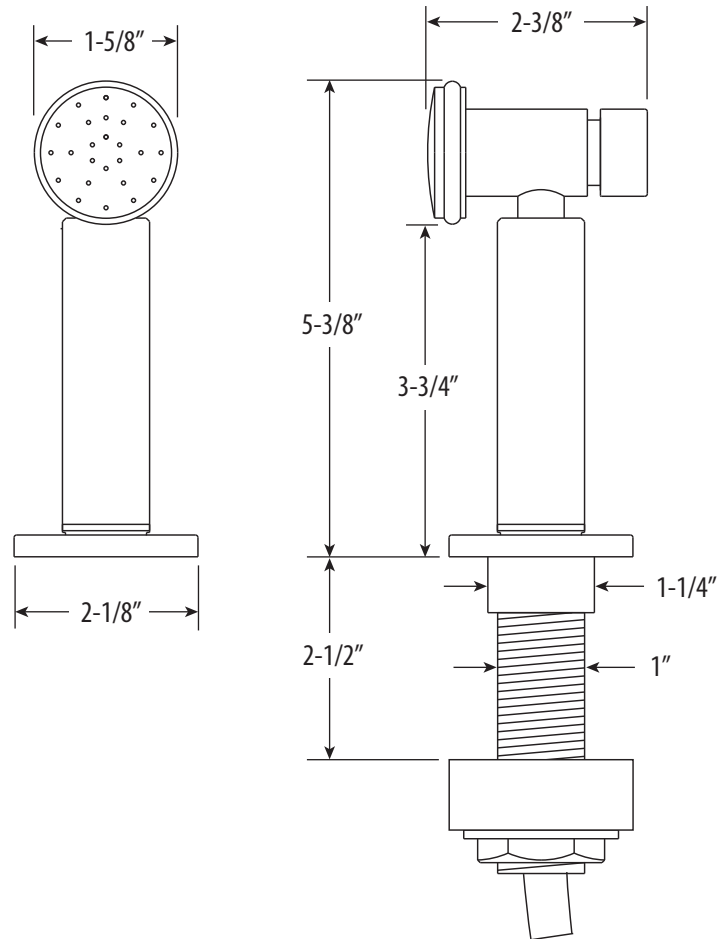

CONTEMPORARY SIDE SPRAY

Model # 3025

PRODUCT DESCRIPTION

- Works with all Waterstone Kitchen, Bridge and Prep Faucets.
- Ergonomic insulated handle.
- No drip spray nozzle head.
- Solid brass or stainless steel construction.
- Includes mounting base
- PTFE bump guard.
- 48" nylon reinforced connection hose.

CODES/STANDARDS APPLICABLE

Specified model meets or exceeds the following:

- ASME A112.18.1
- CSA B125.1
- NSF 61
- CALGreen

- Max Counter Thickness 2-1/2"
- Install Hole Size Adaptable Up to 1-3/8"

ECO BRASS
 HIGH PERFORMANCE LEAD FREE BRASS