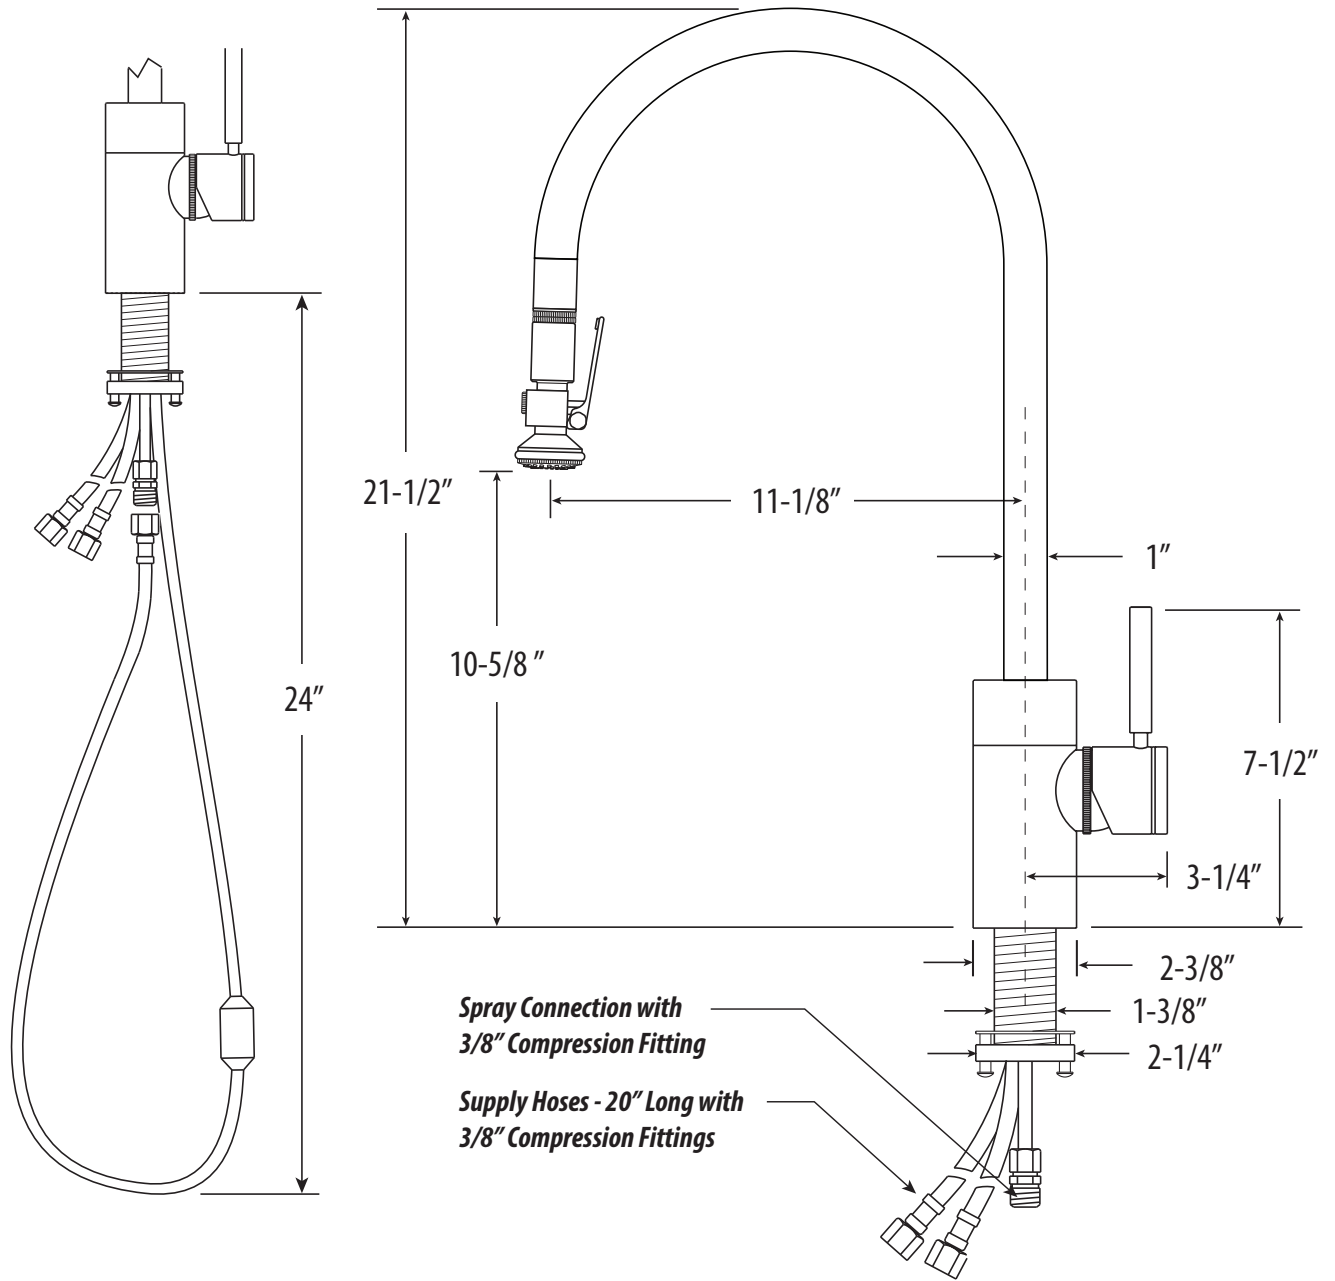

CONTEMPORARY EXTENDED REACH PLP PULLDOWN FAUCET / LEVER HANDLE

5700

- MAX COUNTER THICKNESS 2-3/8"
- MINIMUM INSTALL HOLE SIZE 1-1/2"

DIMENSIONS MAY VARY AND ARE SUBJECT TO CHANGE. NO RESPONSIBILITY IS ASSUMED FOR USE OF SUPERCEDED OR VOIDED DATA