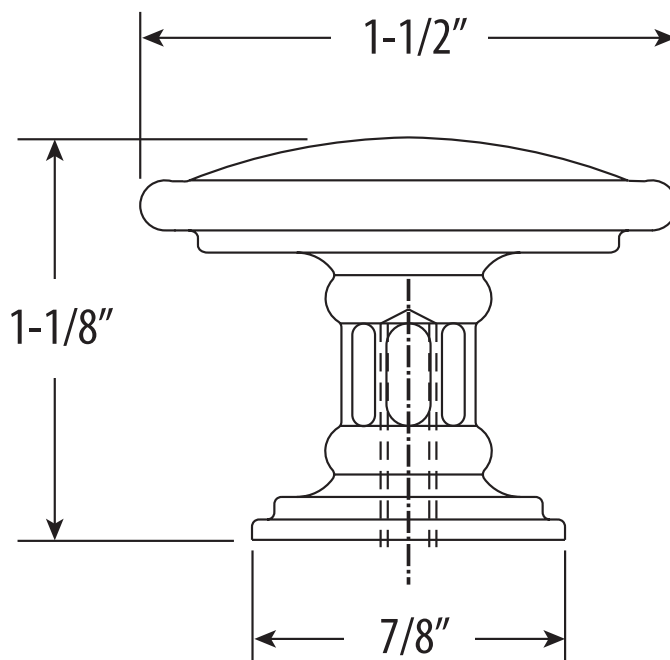

TRADITIONAL LARGE PLAIN CABINET KNOB

HTK-002

- Break to length screws
- Fits materials from 1/2" to 1-1/2" thick

 **ECO BRASS**
HIGH PERFORMANCE LEAD FREE BRASS

DIMENSIONS MAY VARY AND ARE SUBJECT TO CHANGE. NO RESPONSIBILITY IS ASSUMED FOR USE OF SUPERCEDED OR VOIDED DATA