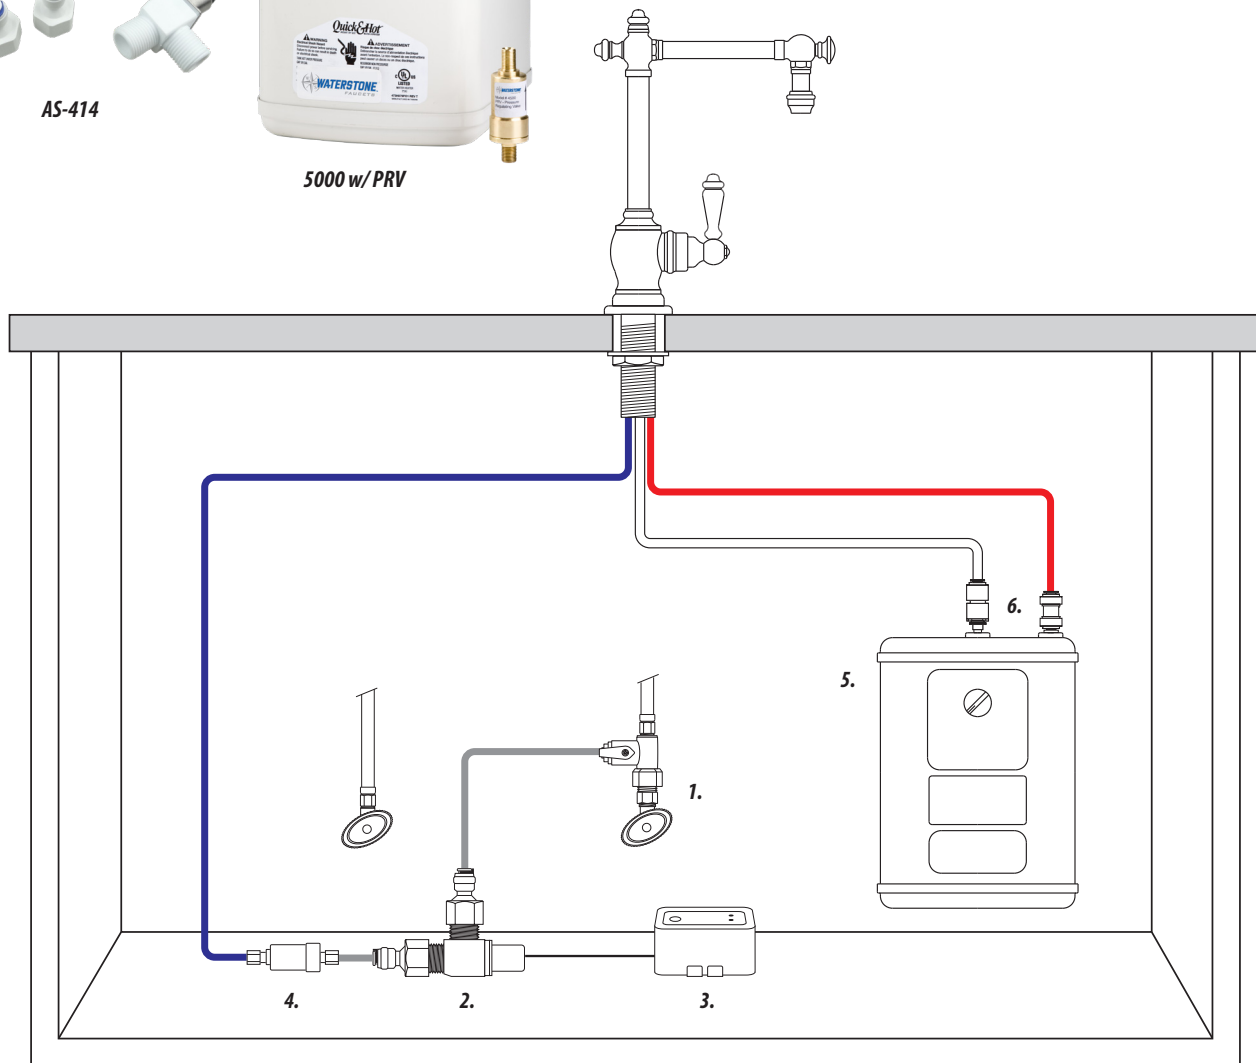

INSTA-HOT UNDER SINK SYSTEM

Model # 2000

Product Description

- Insta-Hot Under Sink System includes:
- #5000 Hot Tank w/ #4500 PRV
 - #AS-414 Safety/Leak Detection Valve
 - Connection fittings included as shown

Add a Waterstone Hot and Cold or Hot Only Filtration Faucet to complete package. (Faucet Not Included)

1. COLD WATER SOURCE
2. #AS-414 SAFETY VALVE

3. MOISTURE SENSOR
4. #4500 PRV VALVE

5. #5000 HOT TANK
6. CONNECTION FITTINGS