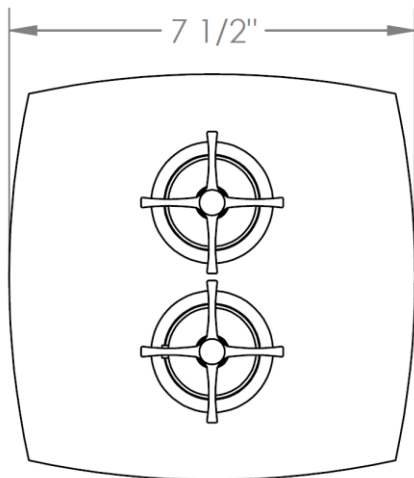

115-T20-__

Trim Kit Only for Thermostatic Valve with Built-In Control

Requires SS-TH2000, SS-TH4000 SS-THVD2 or SS-THVD3 concealed rough

Note: For use with SS-THVD3 concealed rough, MZ5 handle trim must be specified