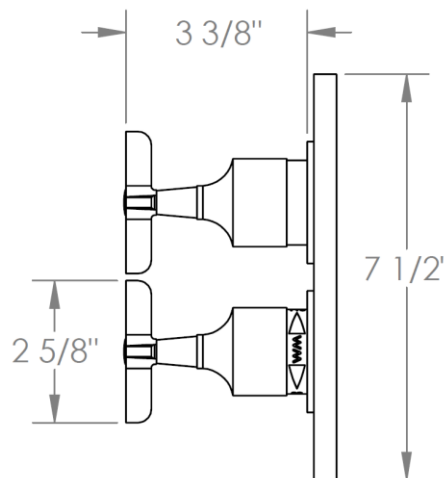

115-T20-__

Trim Kit Only for Thermostatic Valve with Built-In Control

Requires SS-TH2000, SS-TH4000 SS-THVD2 or SS-THVD3 concealed rough

Note: For use with SS-THVD3 concealed rough, MZ5 handle trim must be specified

HANDLE TRIM OPTIONS

MZ4 - STANDARD

MZ5 - WHITNEY