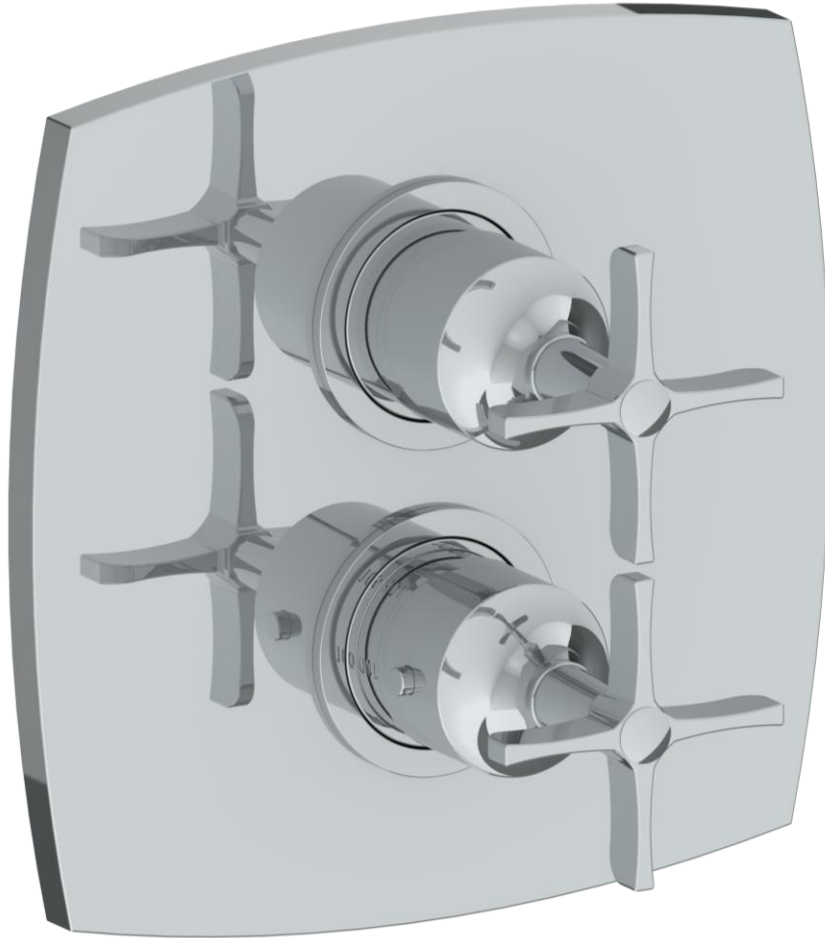

115-T20-__

Trim Kit Only for Thermostatic Valve with Built-In Control

Requires SS-TH2000, SS-TH4000 SS-THVD2 or SS-THVD3 concealed rough

Note: For use with SS-THVD3 concealed rough, MZ5 handle trim must be specified

HANDLE TRIM OPTIONS

MZ4 - STANDARD

MZ5 - WHITNEY