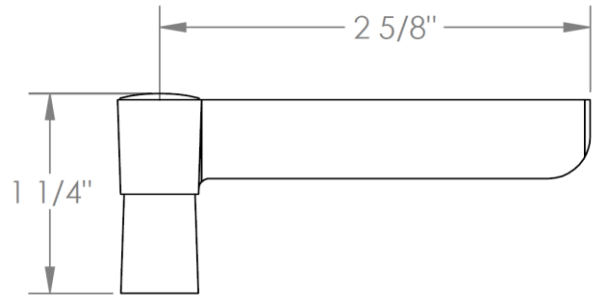

HANDLE TRIM OPTIONS

MZ4 - STANDARD