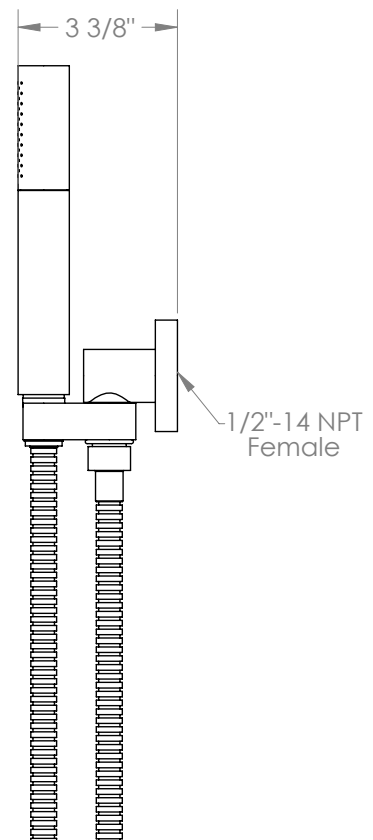

WATERMARK

BROOKLYN, NEW YORK

Loft 2.0 23-HSHK3

Wall Mounted Hand Shower Set with Slim Hand Shower and 69" Hose

- Flow Rate: 1.75 GPM @ 45-80 PSI, other flow rates available
- Includes: ELB-TIT1, DS-4079, and SH-TIT30
- Brass construction
- Contains two check valves for backflow prevention
- Professional installation required

Available in all finishes shown on the [Watermark Designs website](#)

Meets the applicable requirements of ASME A112.18.1/CSA B125.1, entitled "Plumbing Supply Fittings".

Watermark Designs reserves the right to make revisions without notice to product specifications. All product dimensions are nominal.