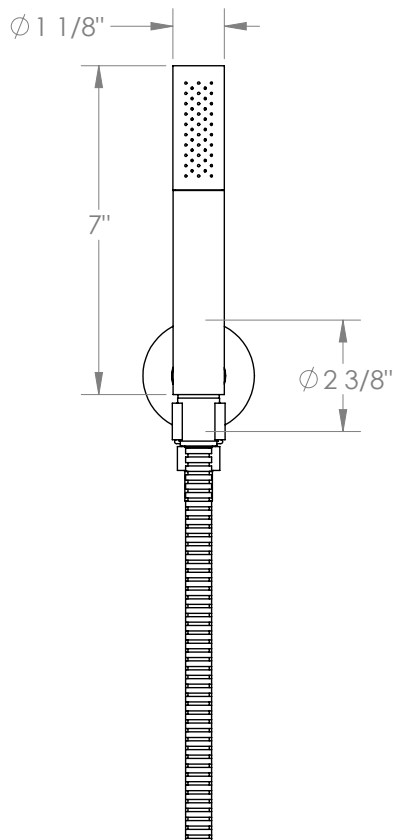

WATERMARK

BROOKLYN, NEW YORK

Loft 2.0 23-HSHK3

Wall Mounted Hand Shower Set with Slim Hand Shower and 69" Hose

- Flow Rate: 1.75 GPM @ 45-80 PSI, other flow rates available
- Includes: ELB-TIT1, DS-4079, and SH-TIT30
- Brass construction
- Contains two check valves for backflow prevention
- Professional installation required

Available in all finishes shown on the [Watermark Designs website](#)

Meets the applicable requirements of ASME A112.18.1/CSA B125.1, entitled "Plumbing Supply Fittings".

Watermark Designs reserves the right to make revisions without notice to product specifications. All product dimensions are nominal.